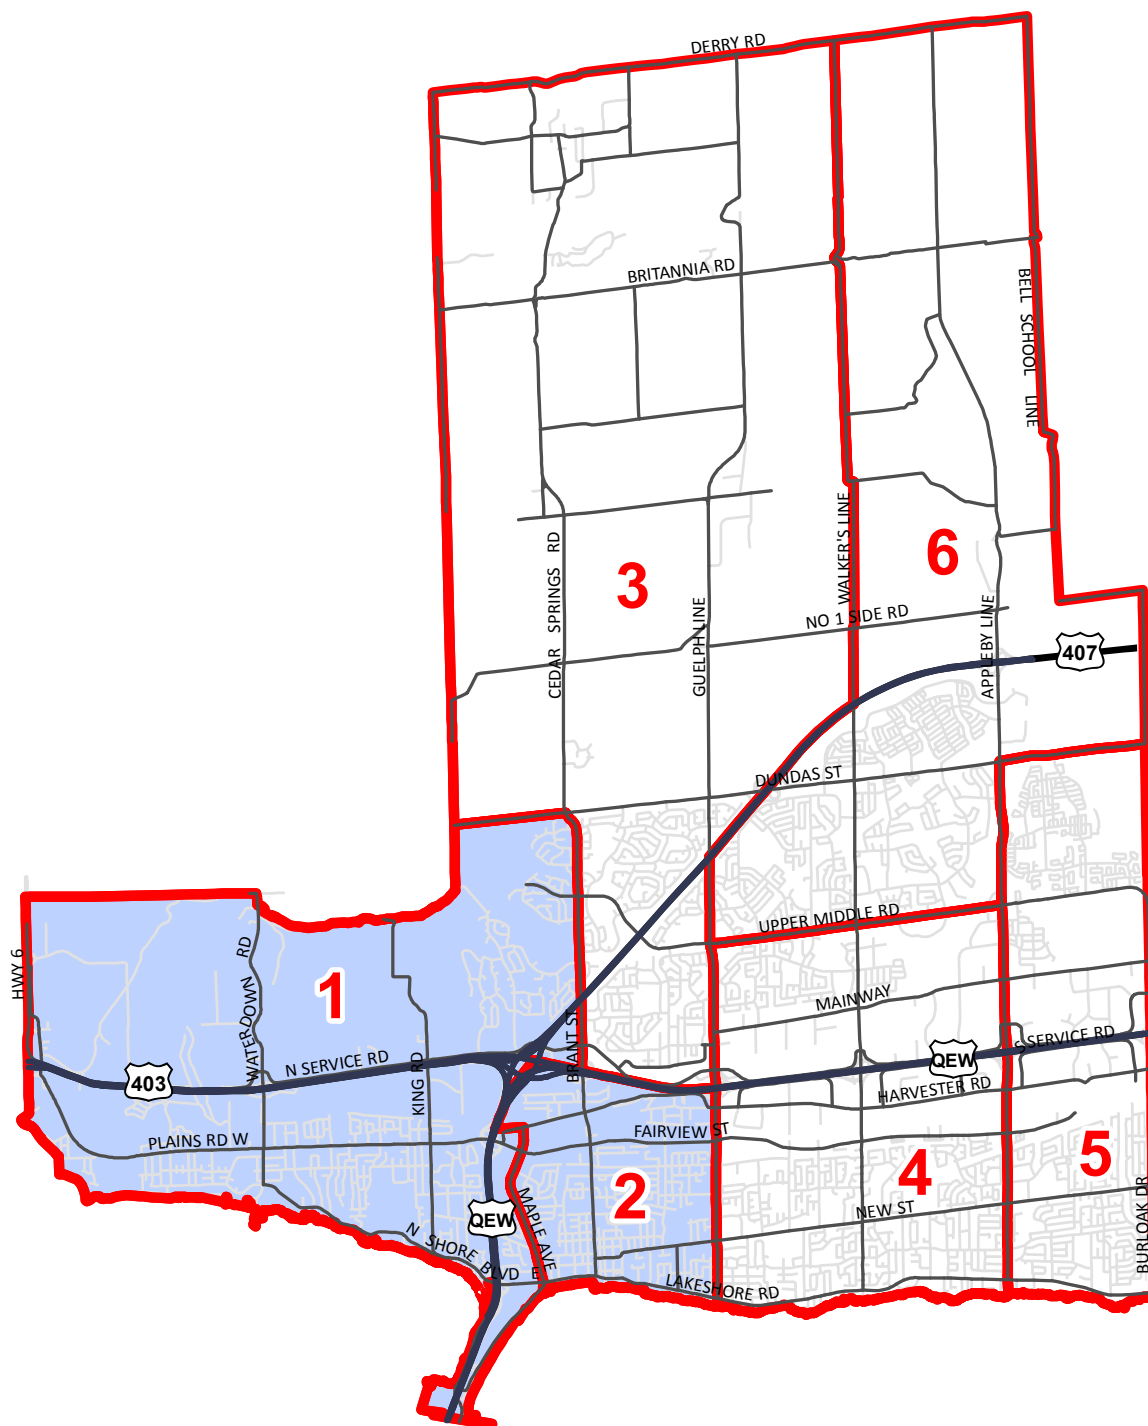

Burlington

Leah Reynolds
Wards 1 & 2

The current street network was provided by the Regional Municipality of Halton and the Region assumes no responsibility or liability for its use or accuracy.

Proposed roads are subject to change.