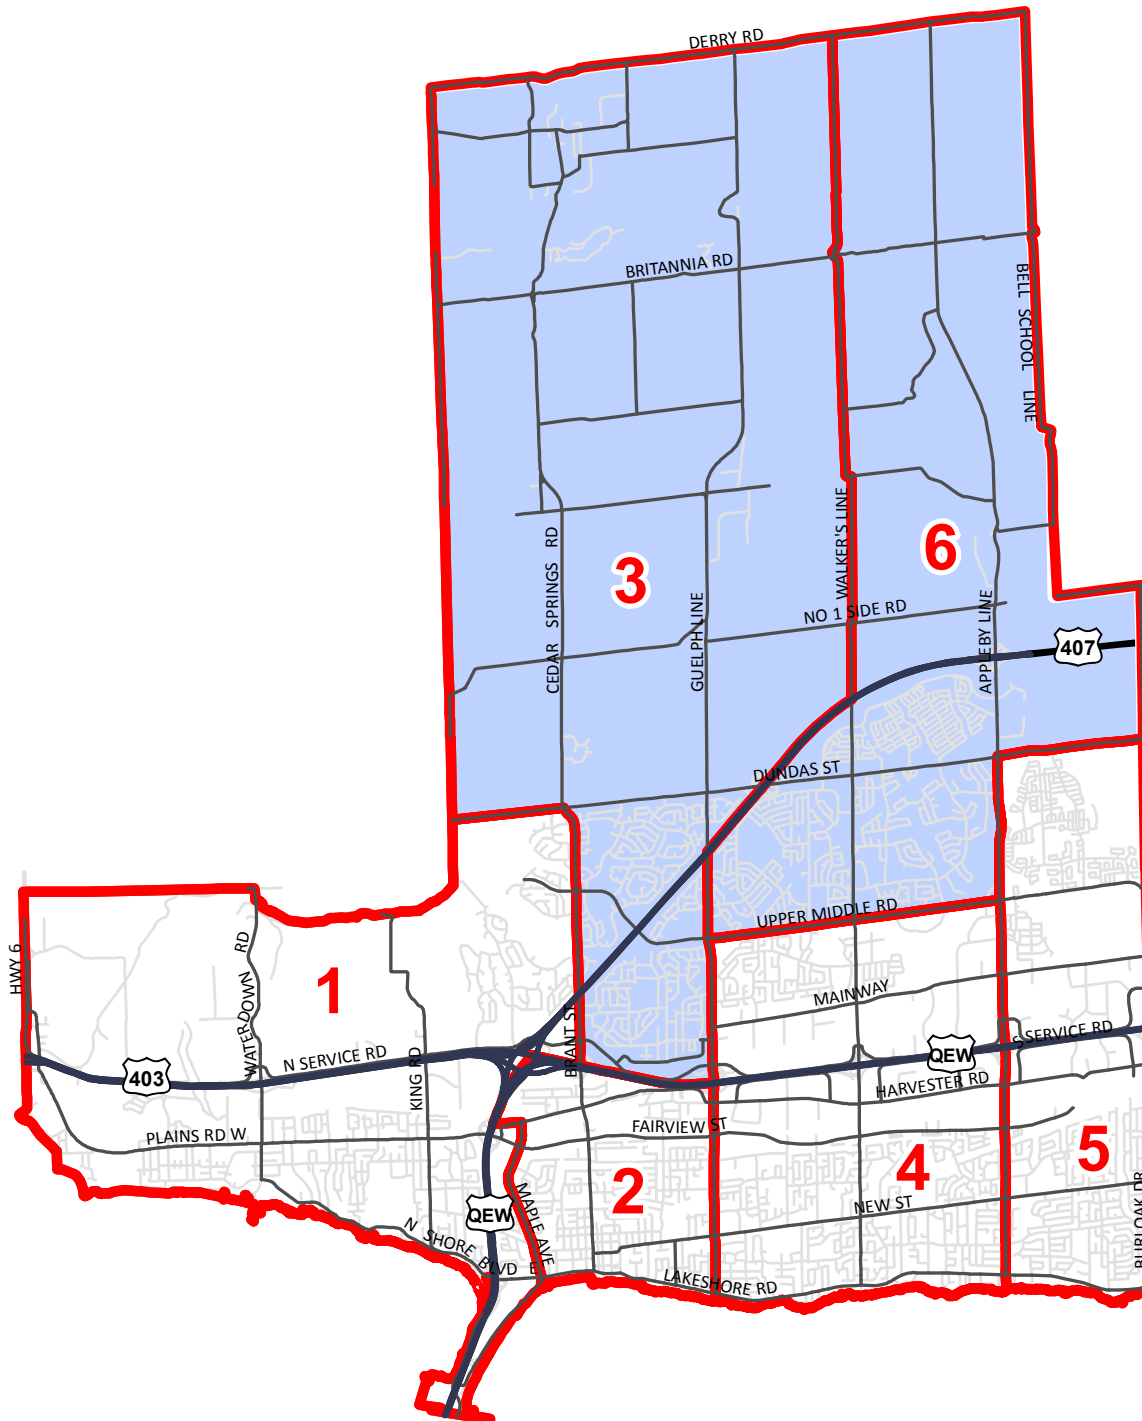

Burlington

Andrea Grebenc
Wards 3 & 6

The current street network was provided by the Regional Municipality of Halton and the Region assumes no responsibility or liability for its use or accuracy.

Proposed roads are subject to change.