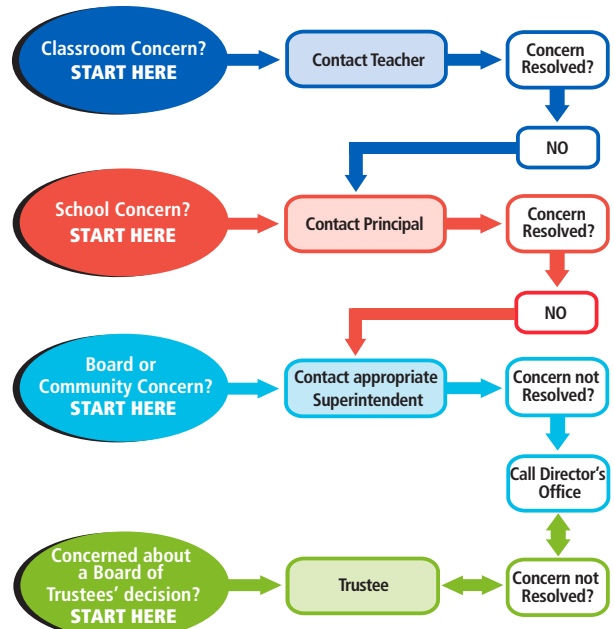

Curtis Ennis	Director of Education
Tina Salmini	Associate Director of Education
Dean Barnes	Superintendent of Education
Aiman Flahat	Superintendent of Education
Jennifer Fowler	Superintendent of Education
Nick Frankovich	Superintendent of Education
Ian Gaudet	Executive Officer, Facility Services
Roxana Negoj	Superintendent of Business Services
Jacqueline Newton	Superintendent of Education
Jennie Petko	Superintendent of Education
Scott Podrebarac	Superintendent of Education
Claire Proteau	Superintendent of Education
Colette Ruddock	Superintendent of Education
Jonathan Shoss	Superintendent of Education
Sari Taha	Superintendent of Human Resources

Trustees (to Nov. 30, 2022)

Burlington

Leah Reynolds	Wards 1,2	905-516-0181
Andréa Grebenc	Wards 3,6	905-875-9590
Margo Shuttleworth (Chair 2022)	Ward 4	905-691-4508
Amy Collard	Ward 5	905-691-2597

Halton Hills

Jeanne Gray	Wards 1,2,3,4	905-691-2328

Milton

Donna Danielli	Wards 1,2	905-699-7433
Heather Gerrits	Wards 3,4	905-691-4496

Oakville

Tracey Ehl Harrison (Vice-Chair 2022)	Wards 1,2	905-691-4976
Tanya Rocha	Ward 3,6	905-691-4516
Joanna Oliver	Ward 4	905-601-0058
Kelly Amos	Wards 5,7	905-339-2870

Student Trustees 2022-2023

Ethan Ruggiero	ruggieroe@hdsb.ca
Cindy Wang	wangc@hdsb.ca

How to Resolve Issues and Concerns

We recommend resolving concerns or questions at the level closest to the issue.