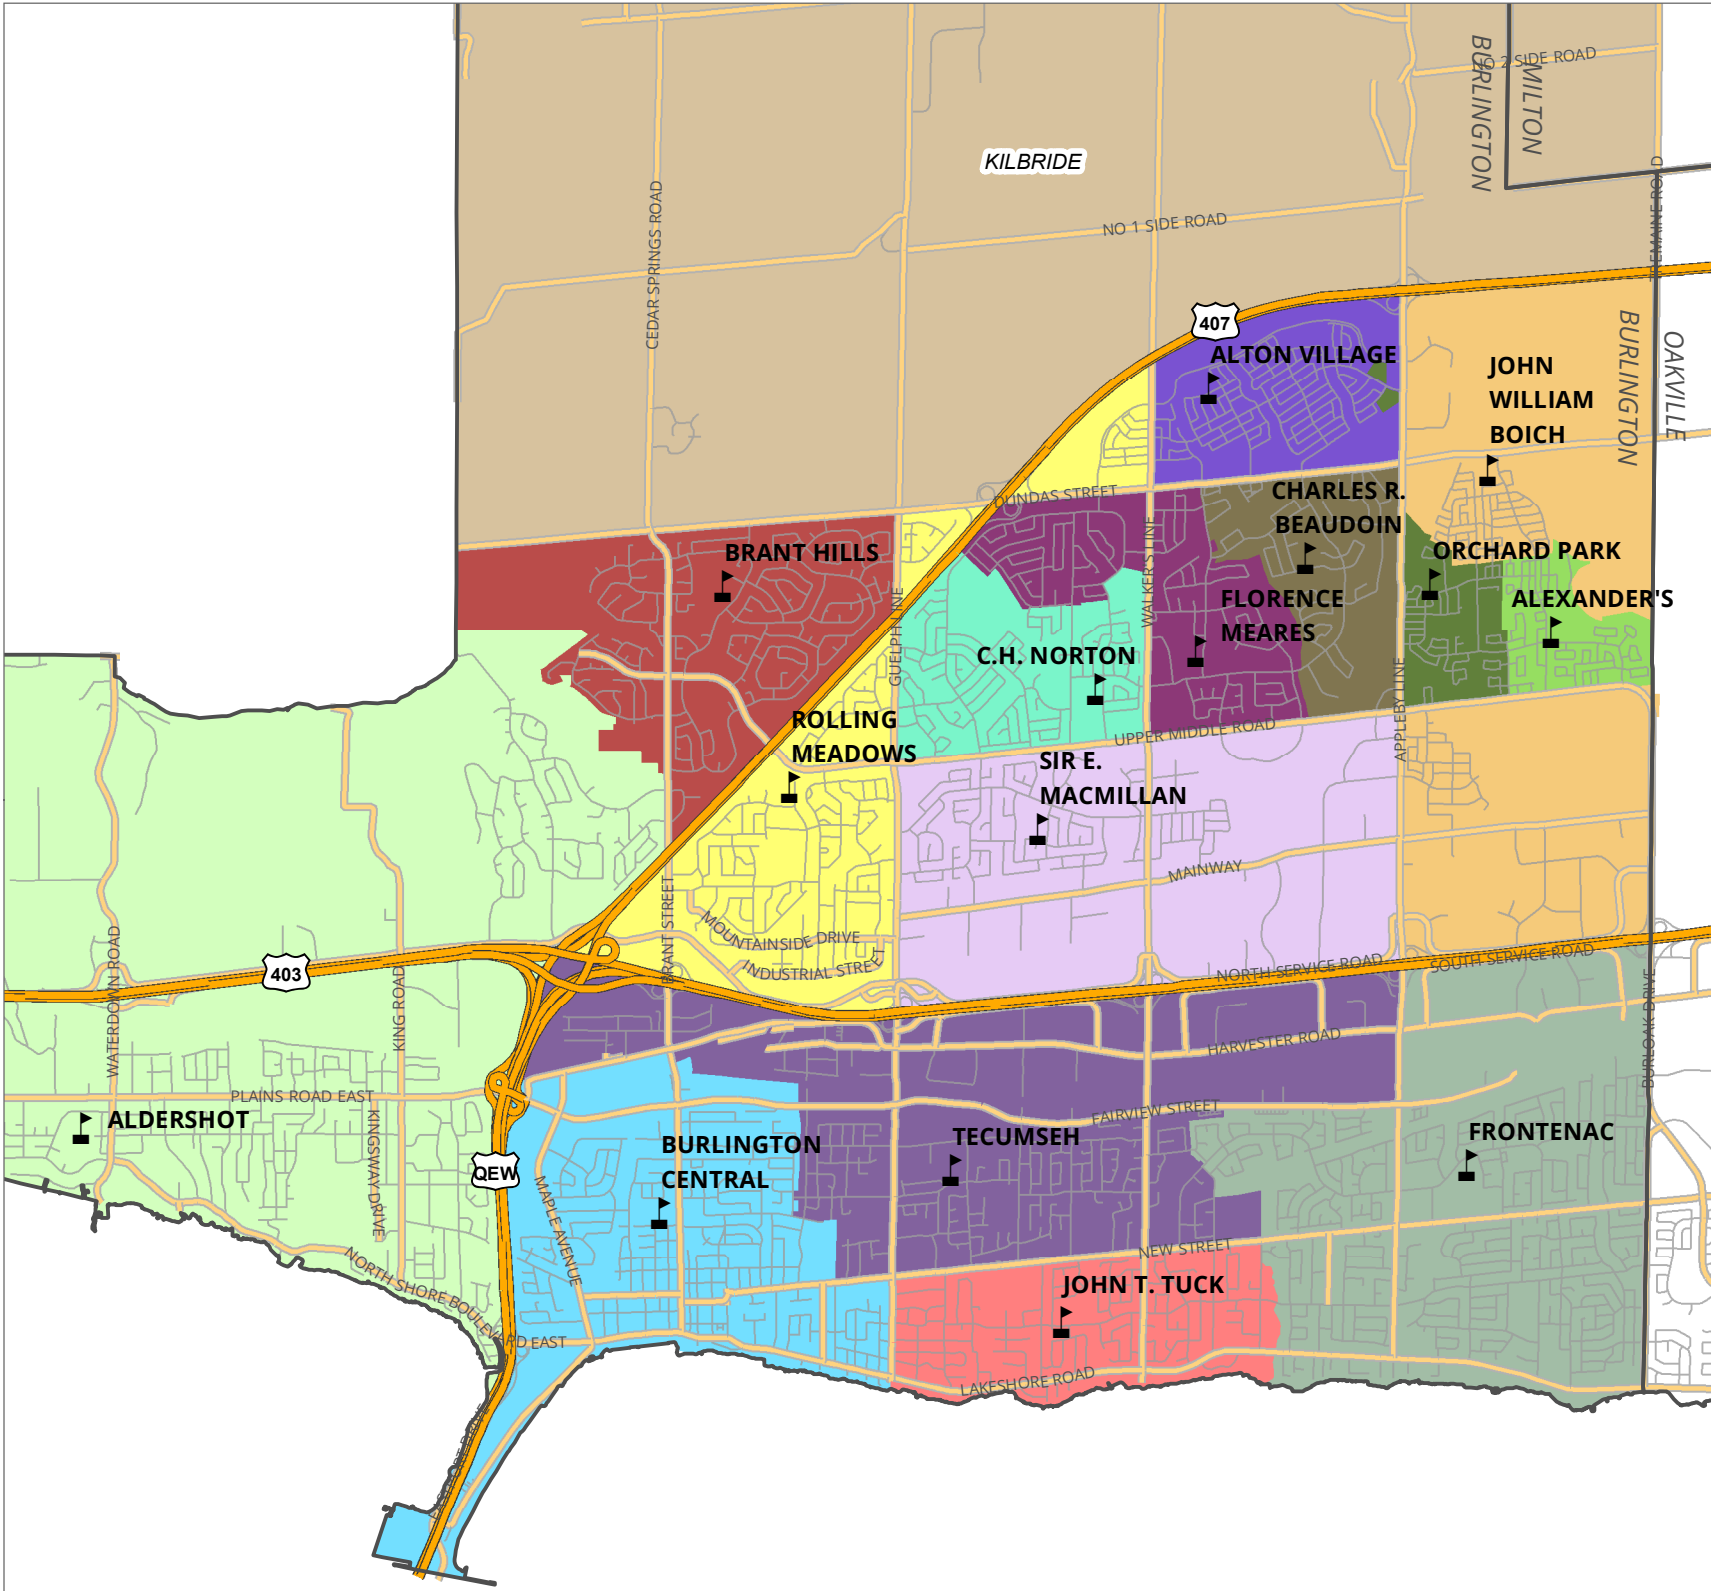

Burlington Elementary Schools

English Program 7-8