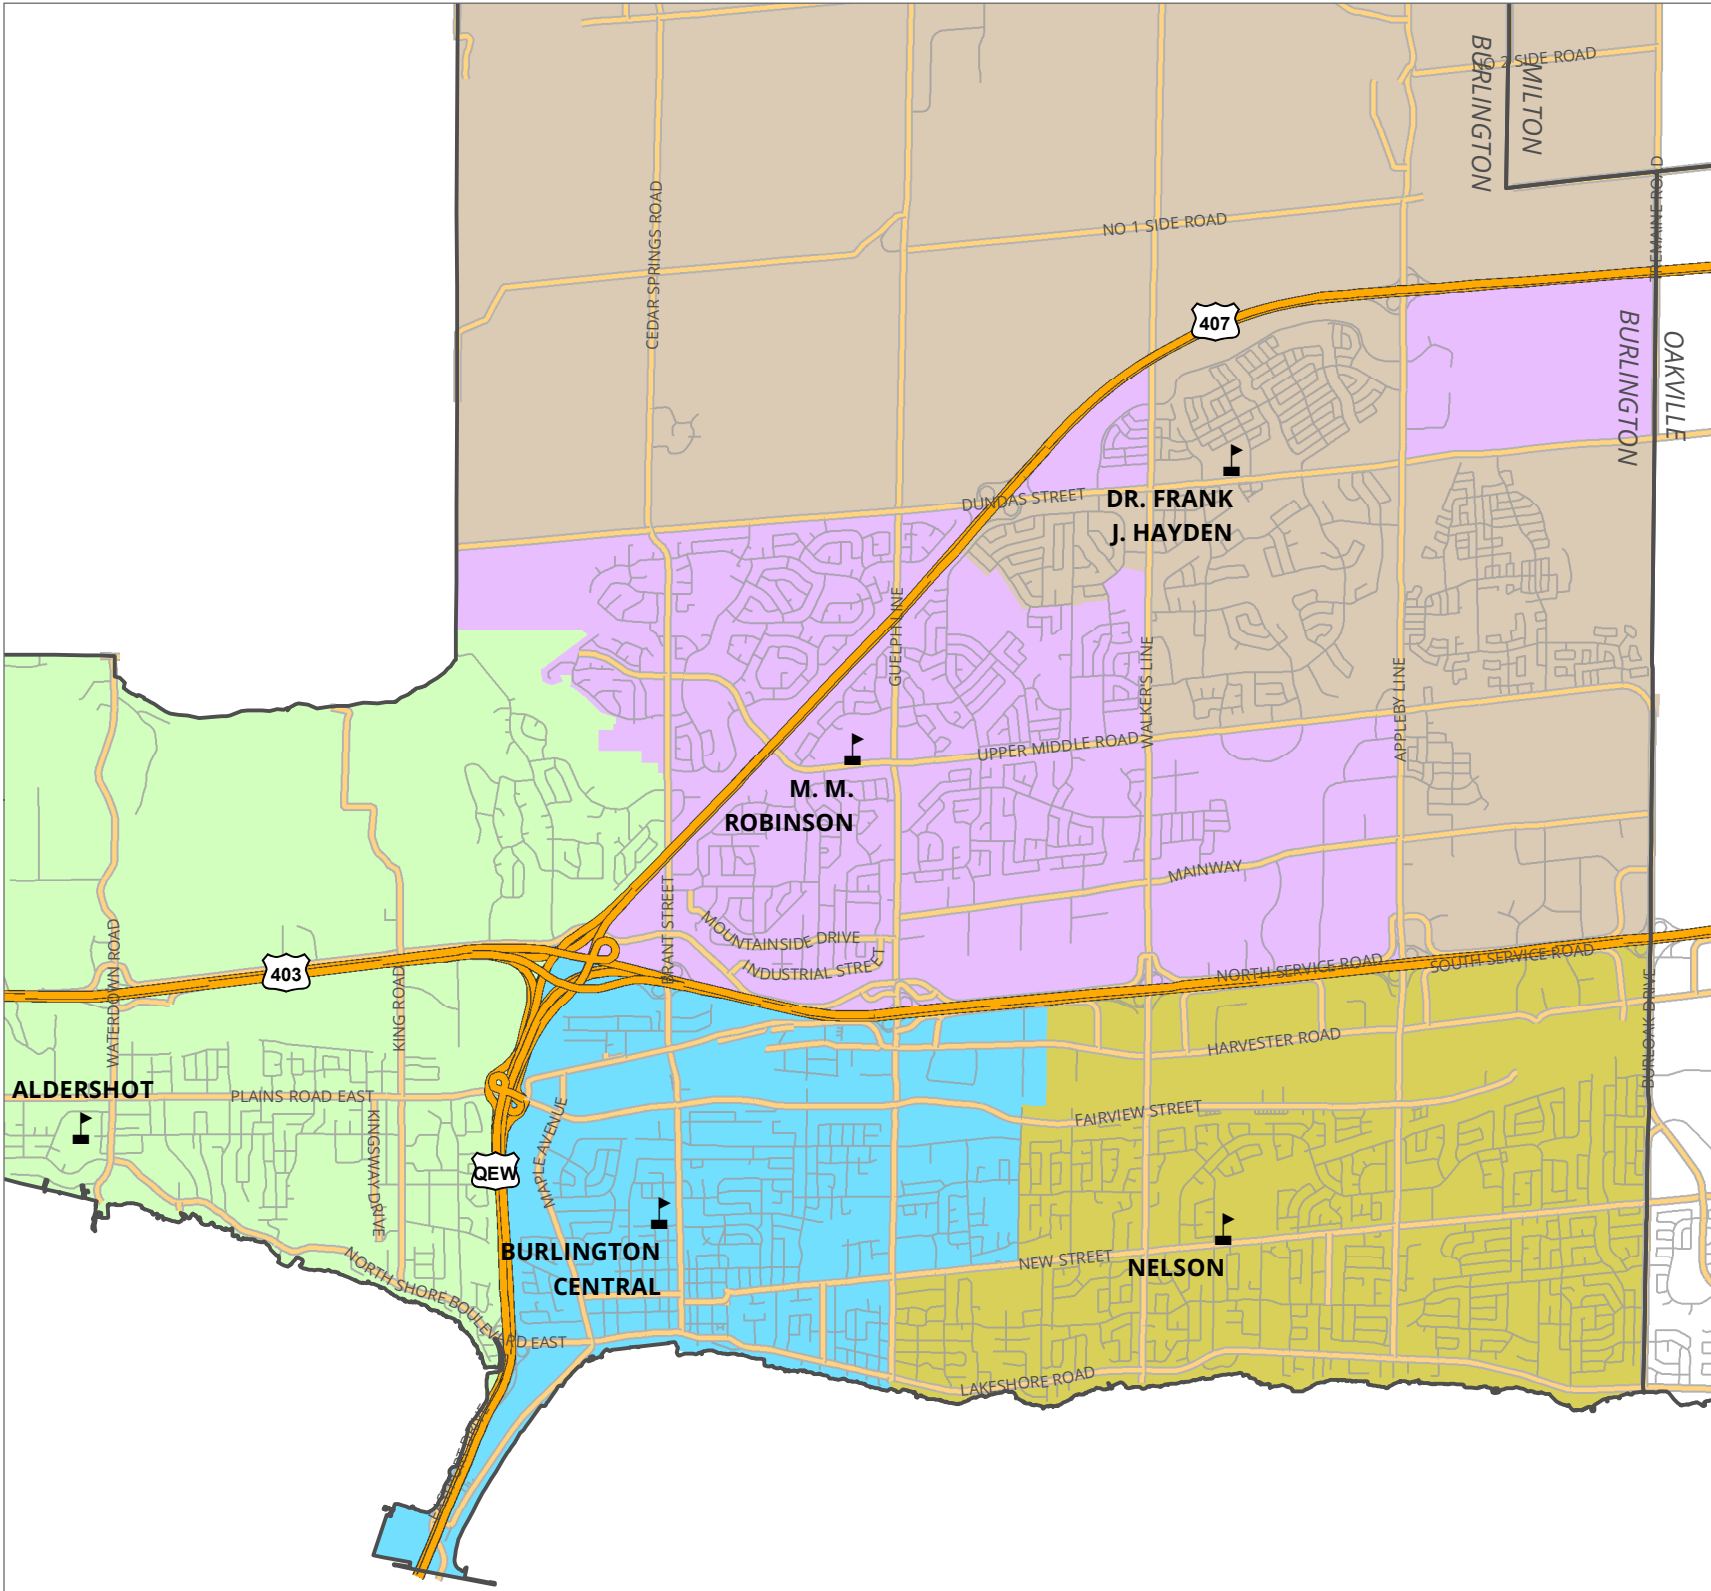

Burlington Secondary Schools

English Program 9-12