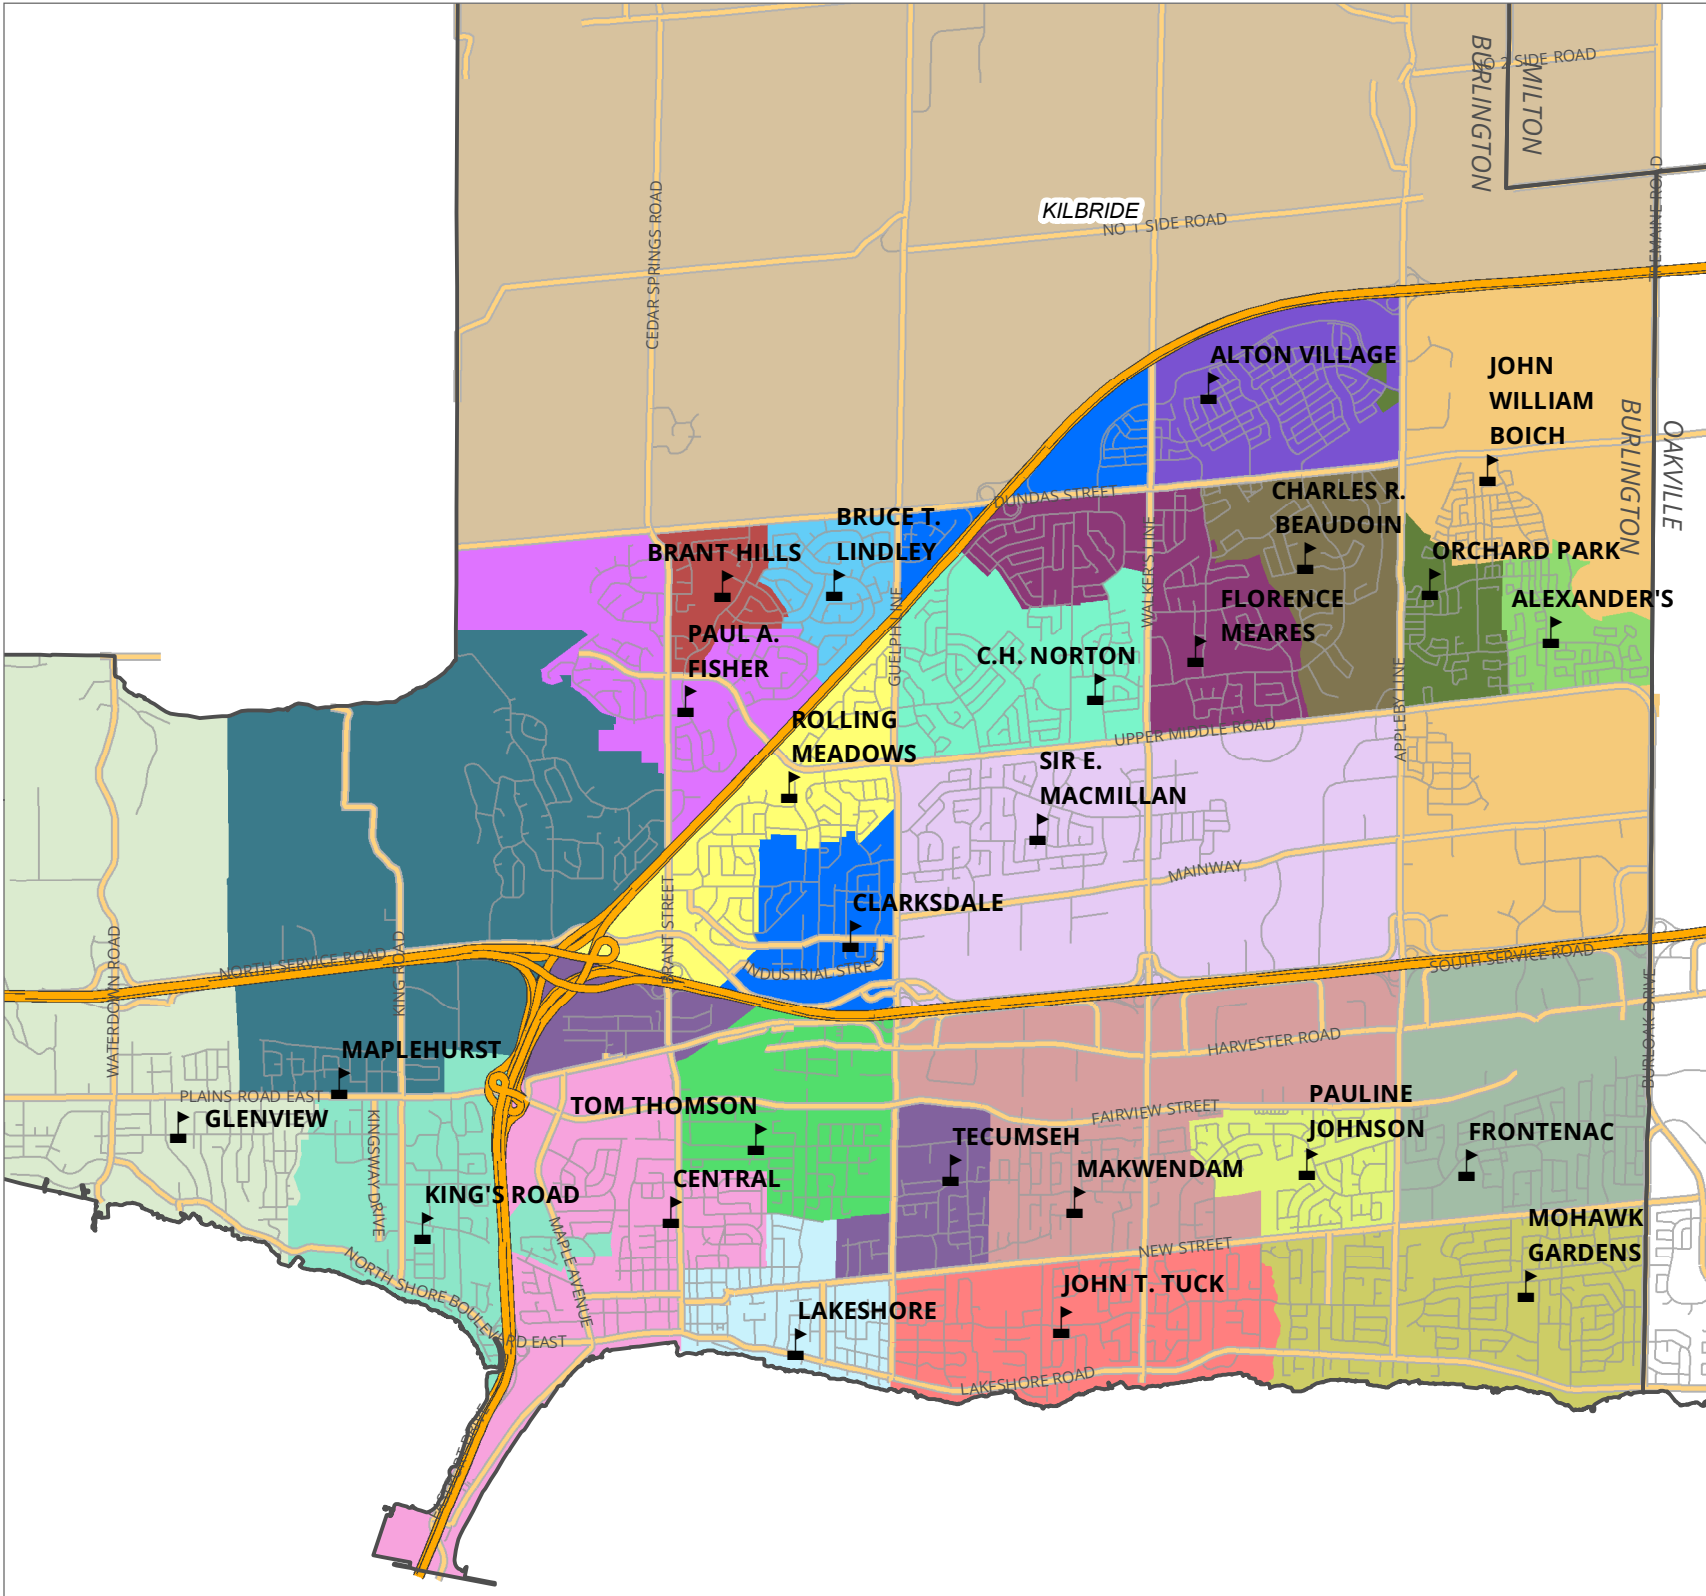

Burlington Elementary Schools

English Program K-6