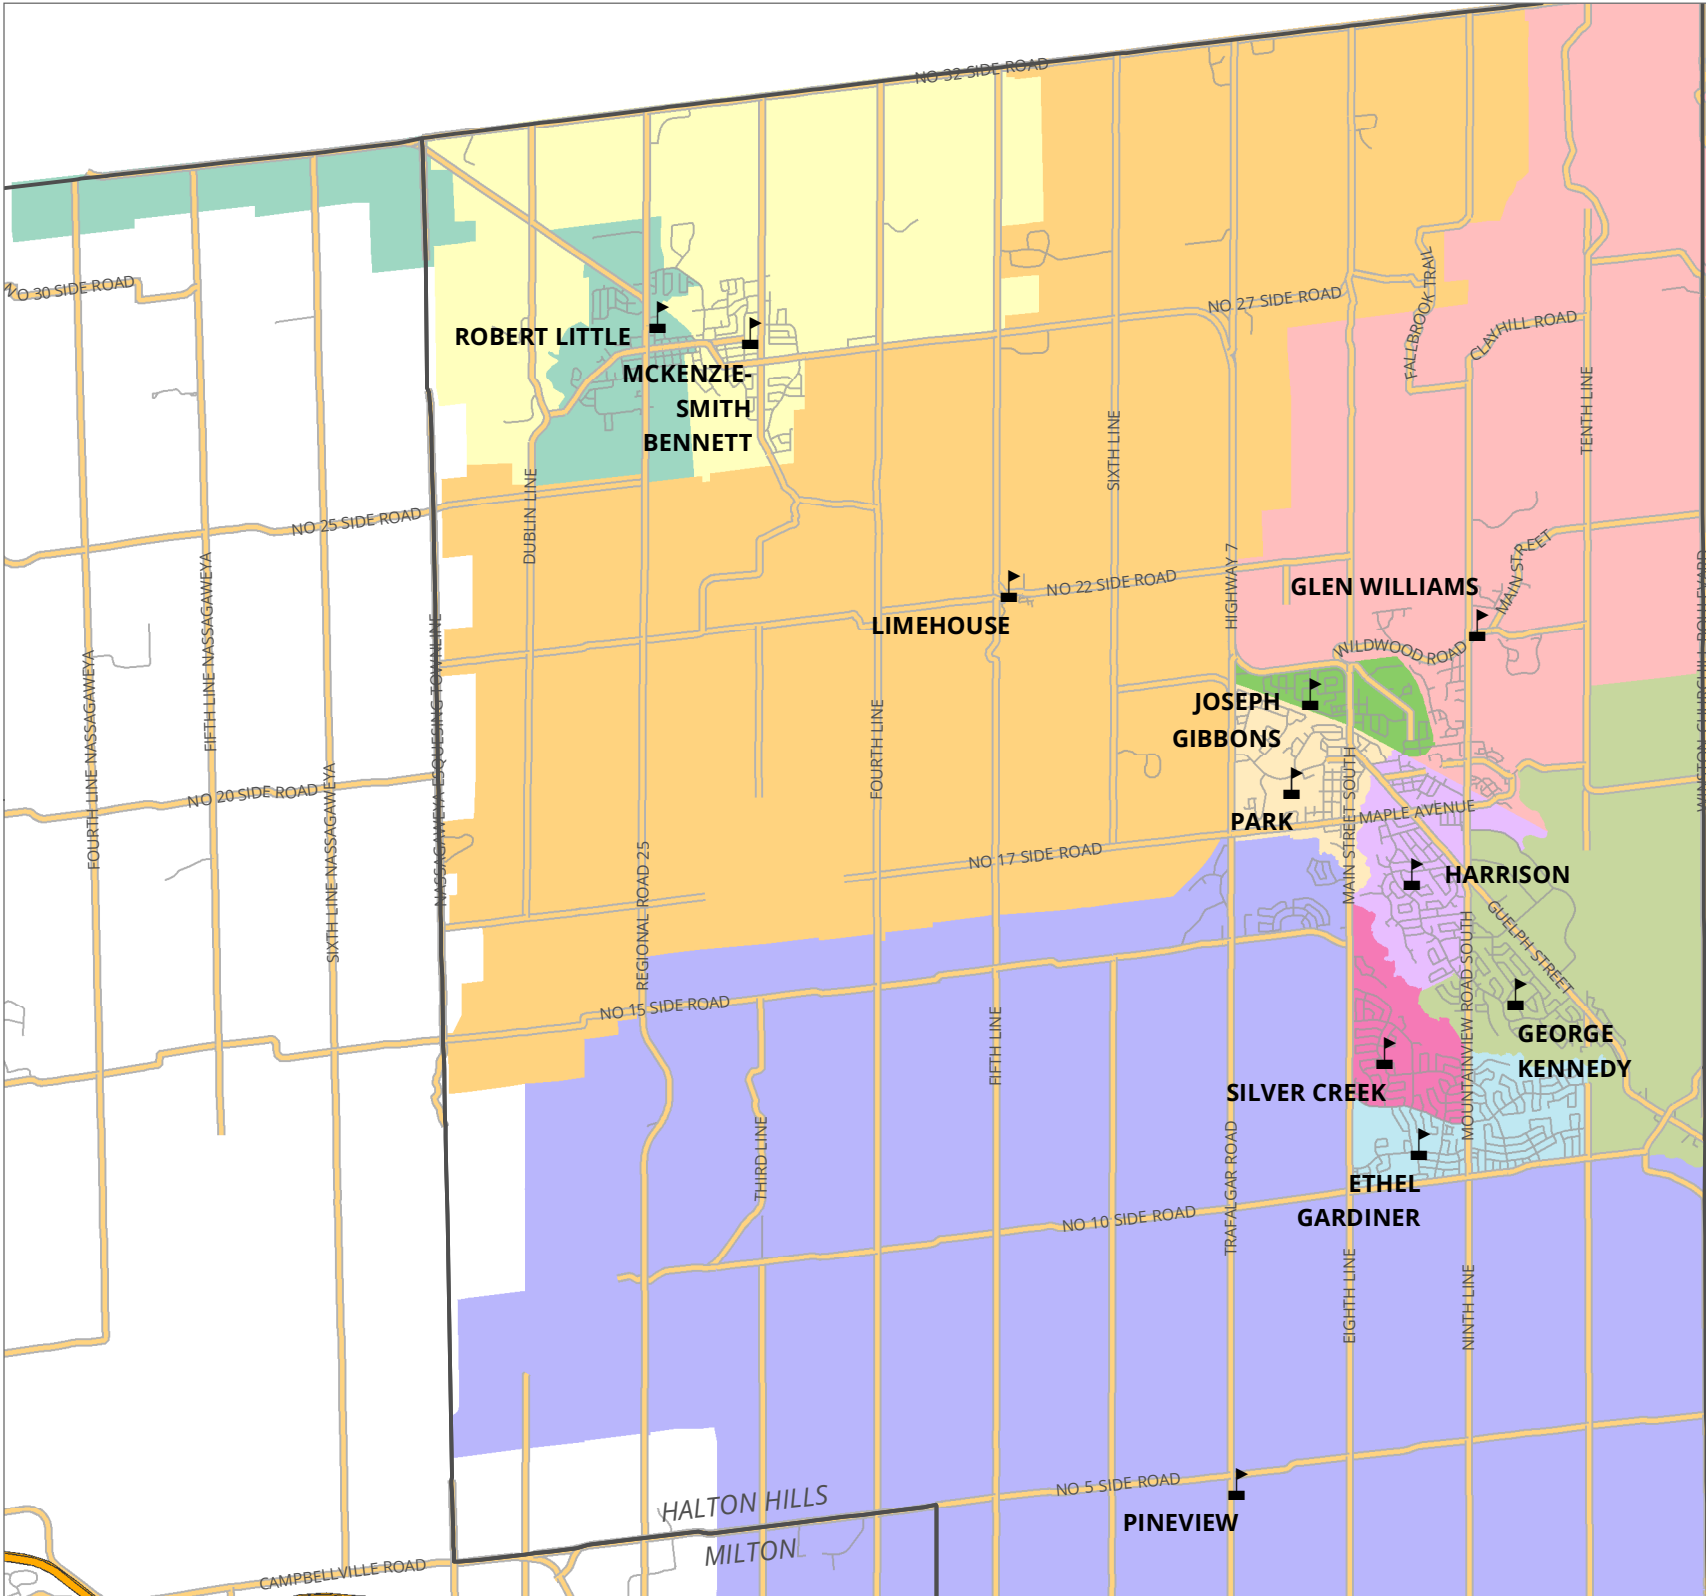

Halton Hills Elementary Schools

English Program JK-5