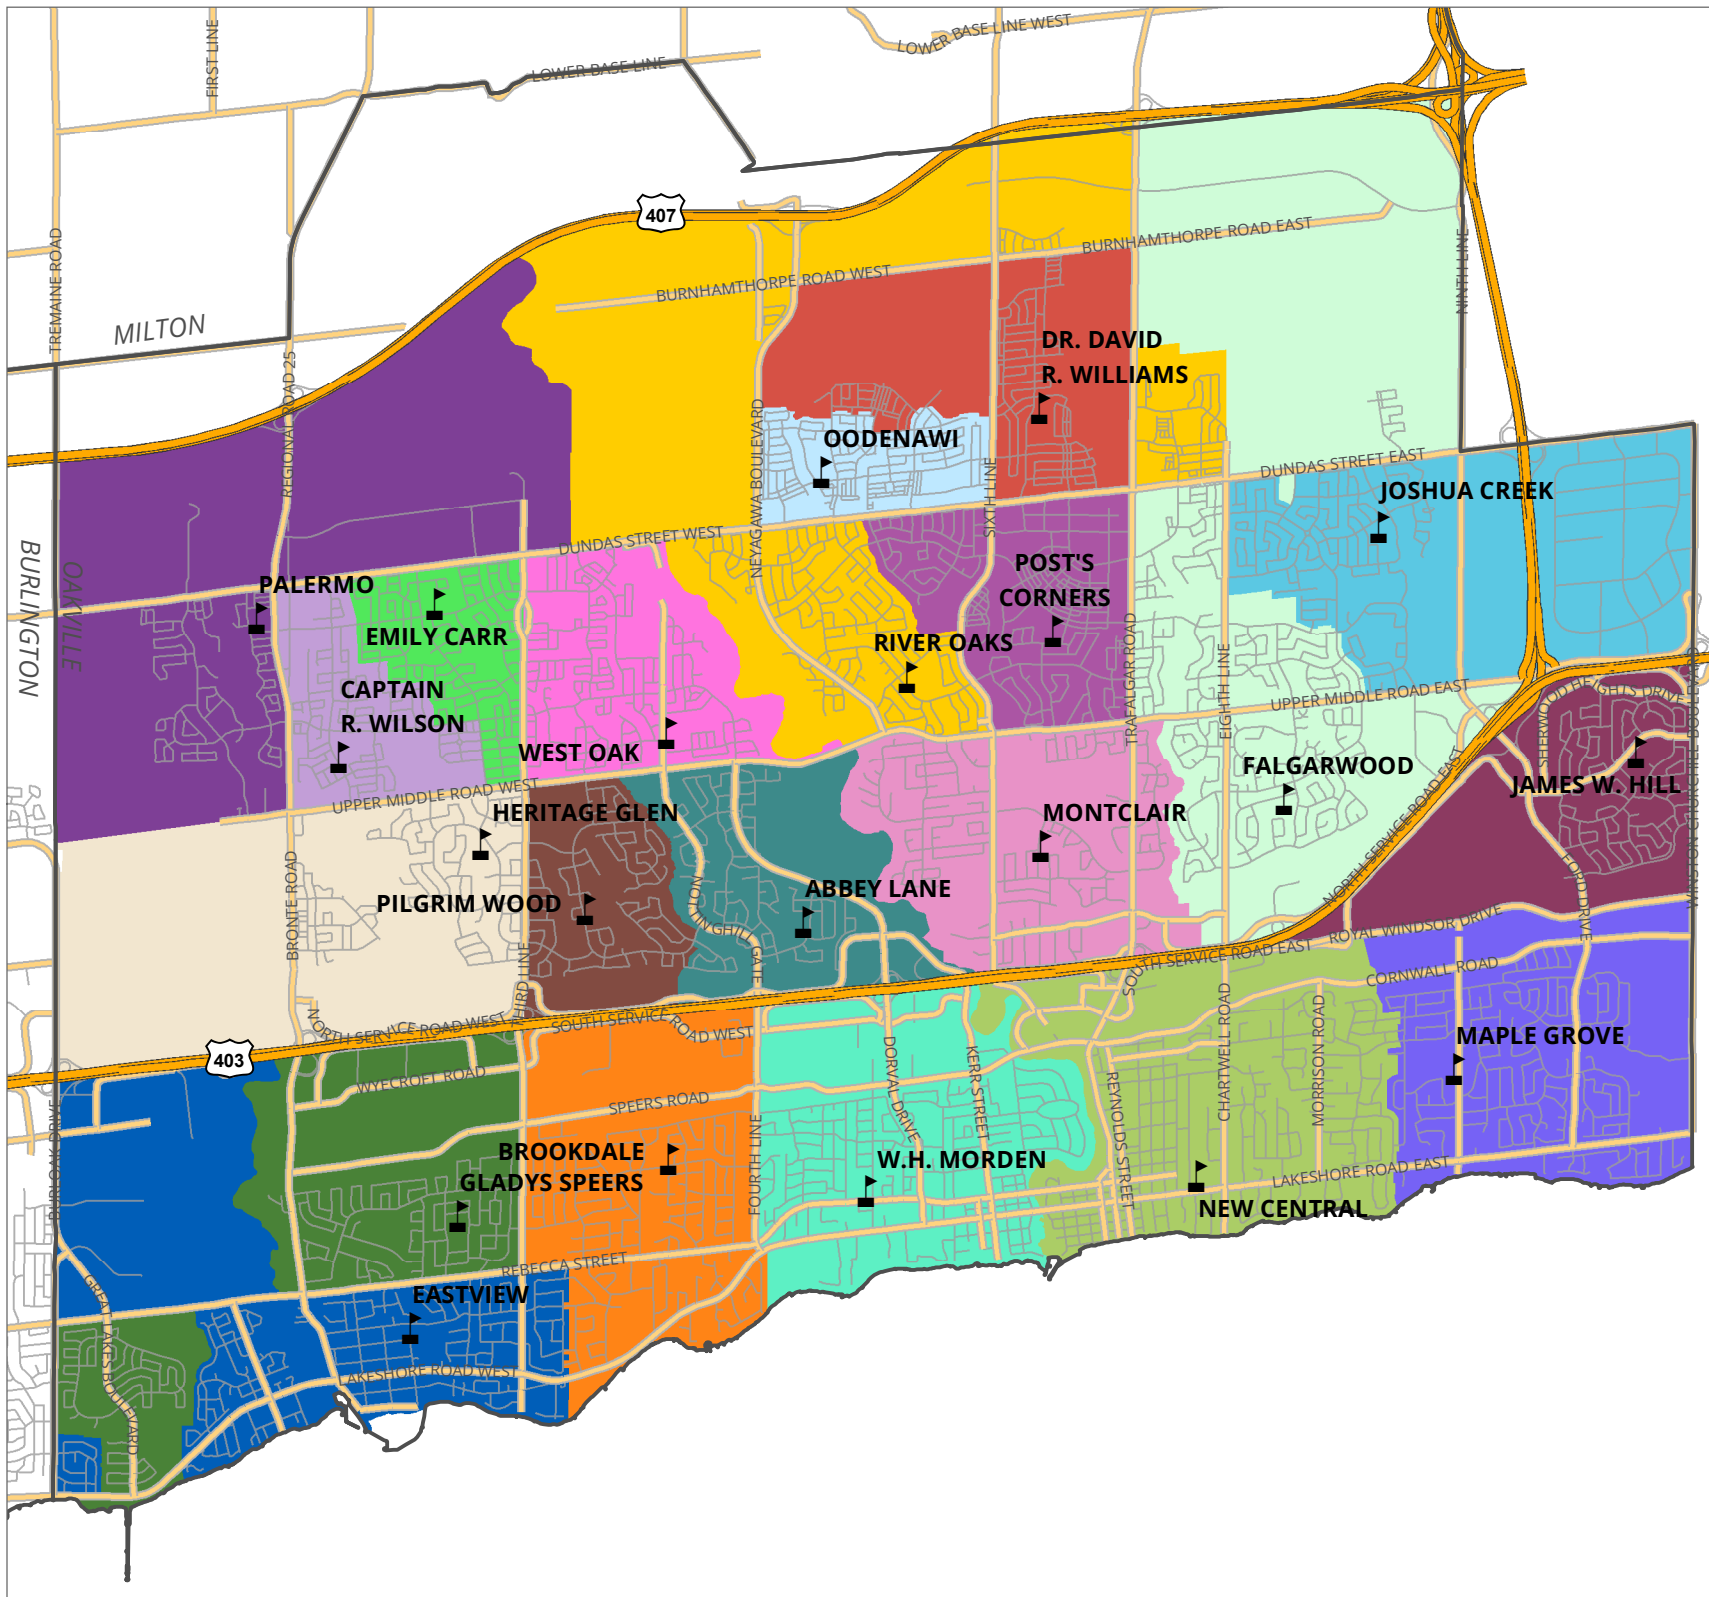

Oakville Elementary Schools

English Program 6