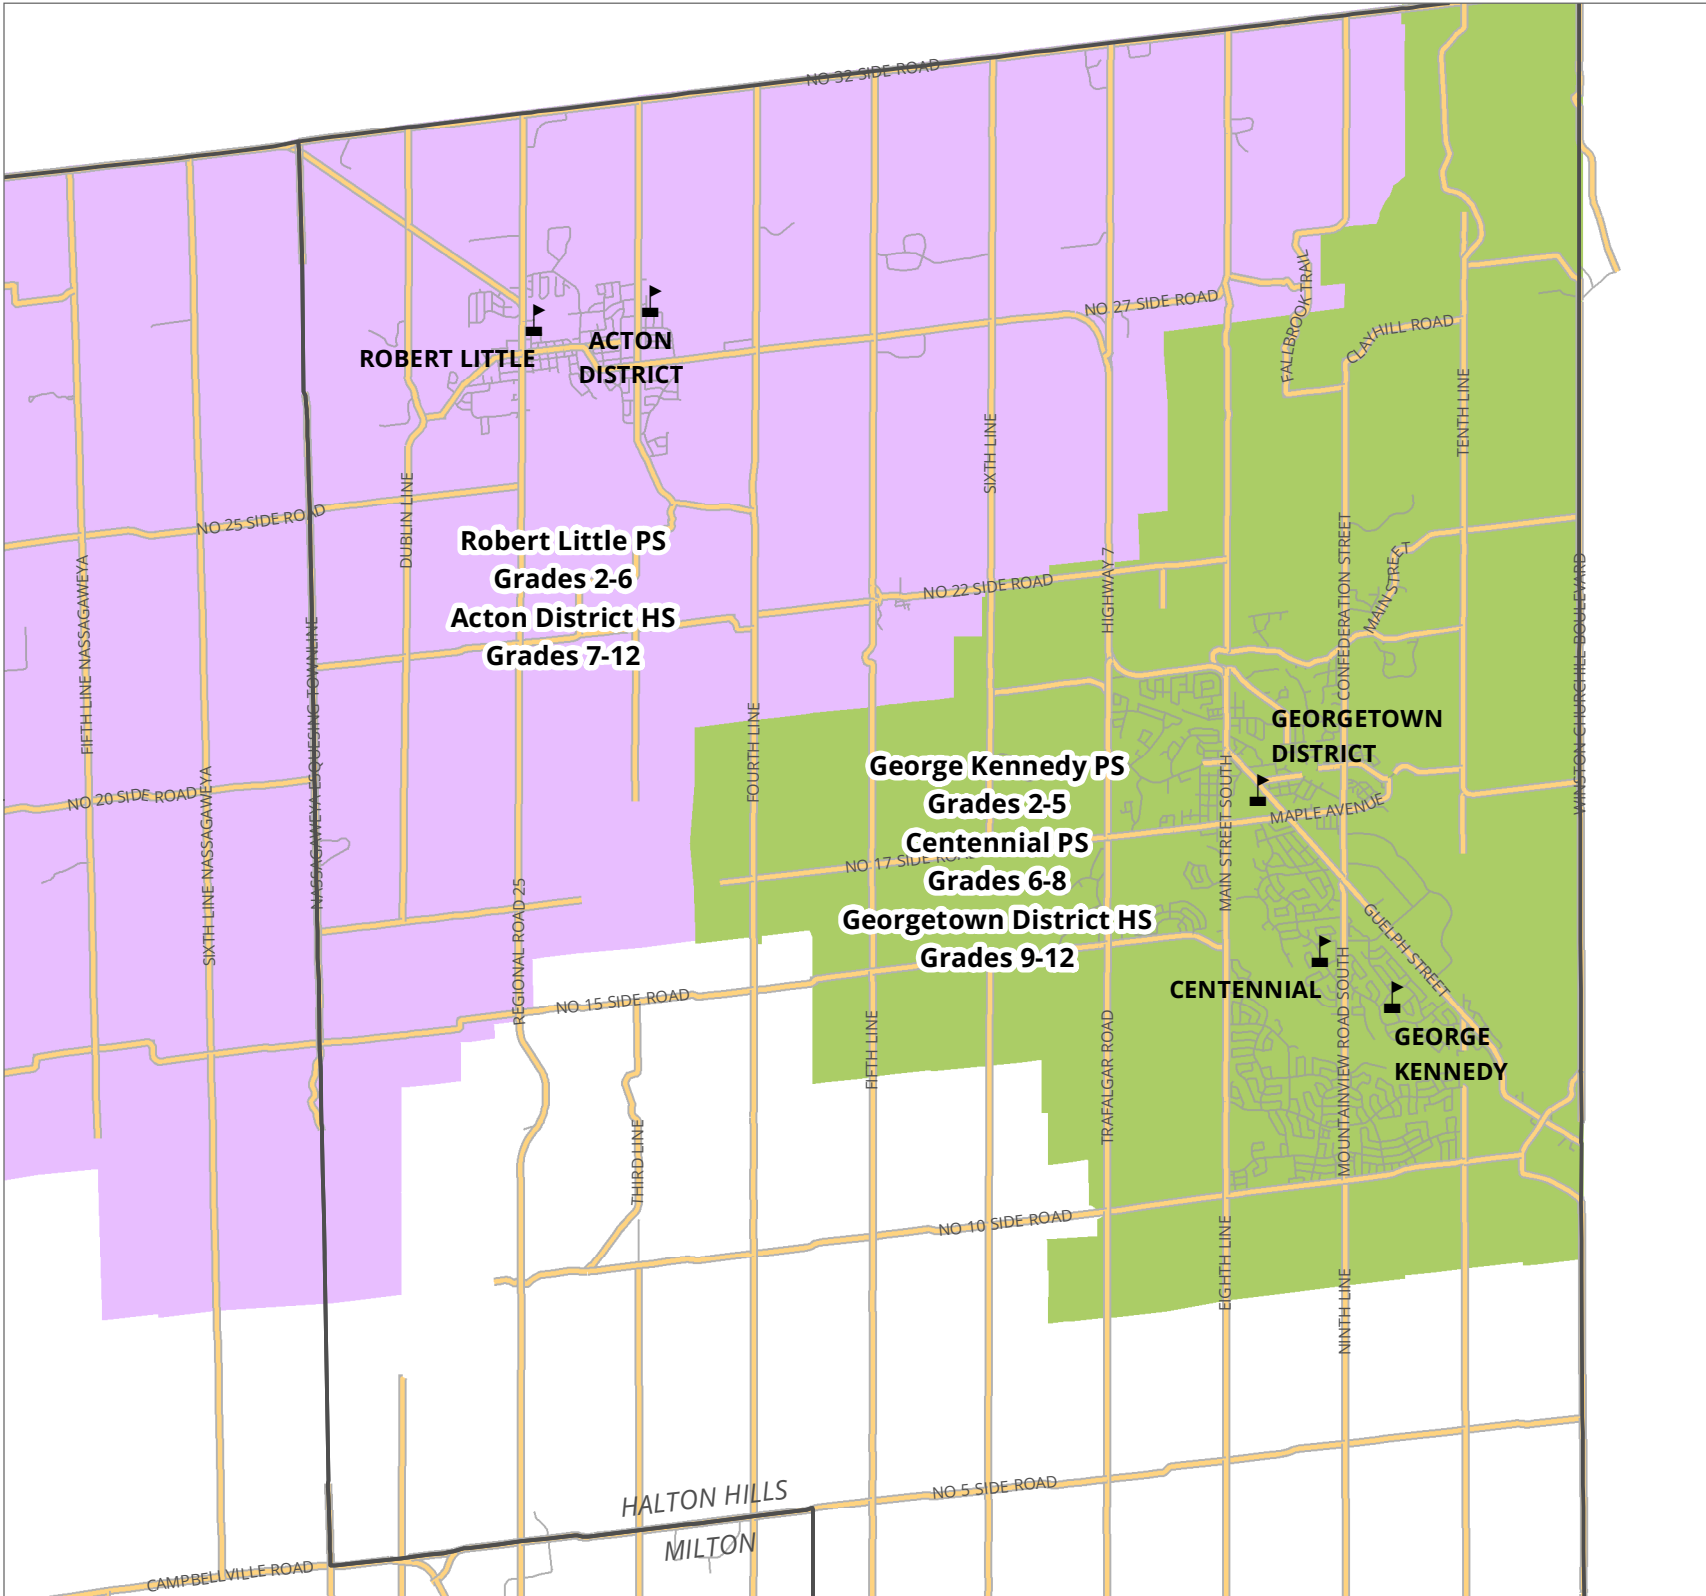

Halton Hills

French Immersion Program 2-12