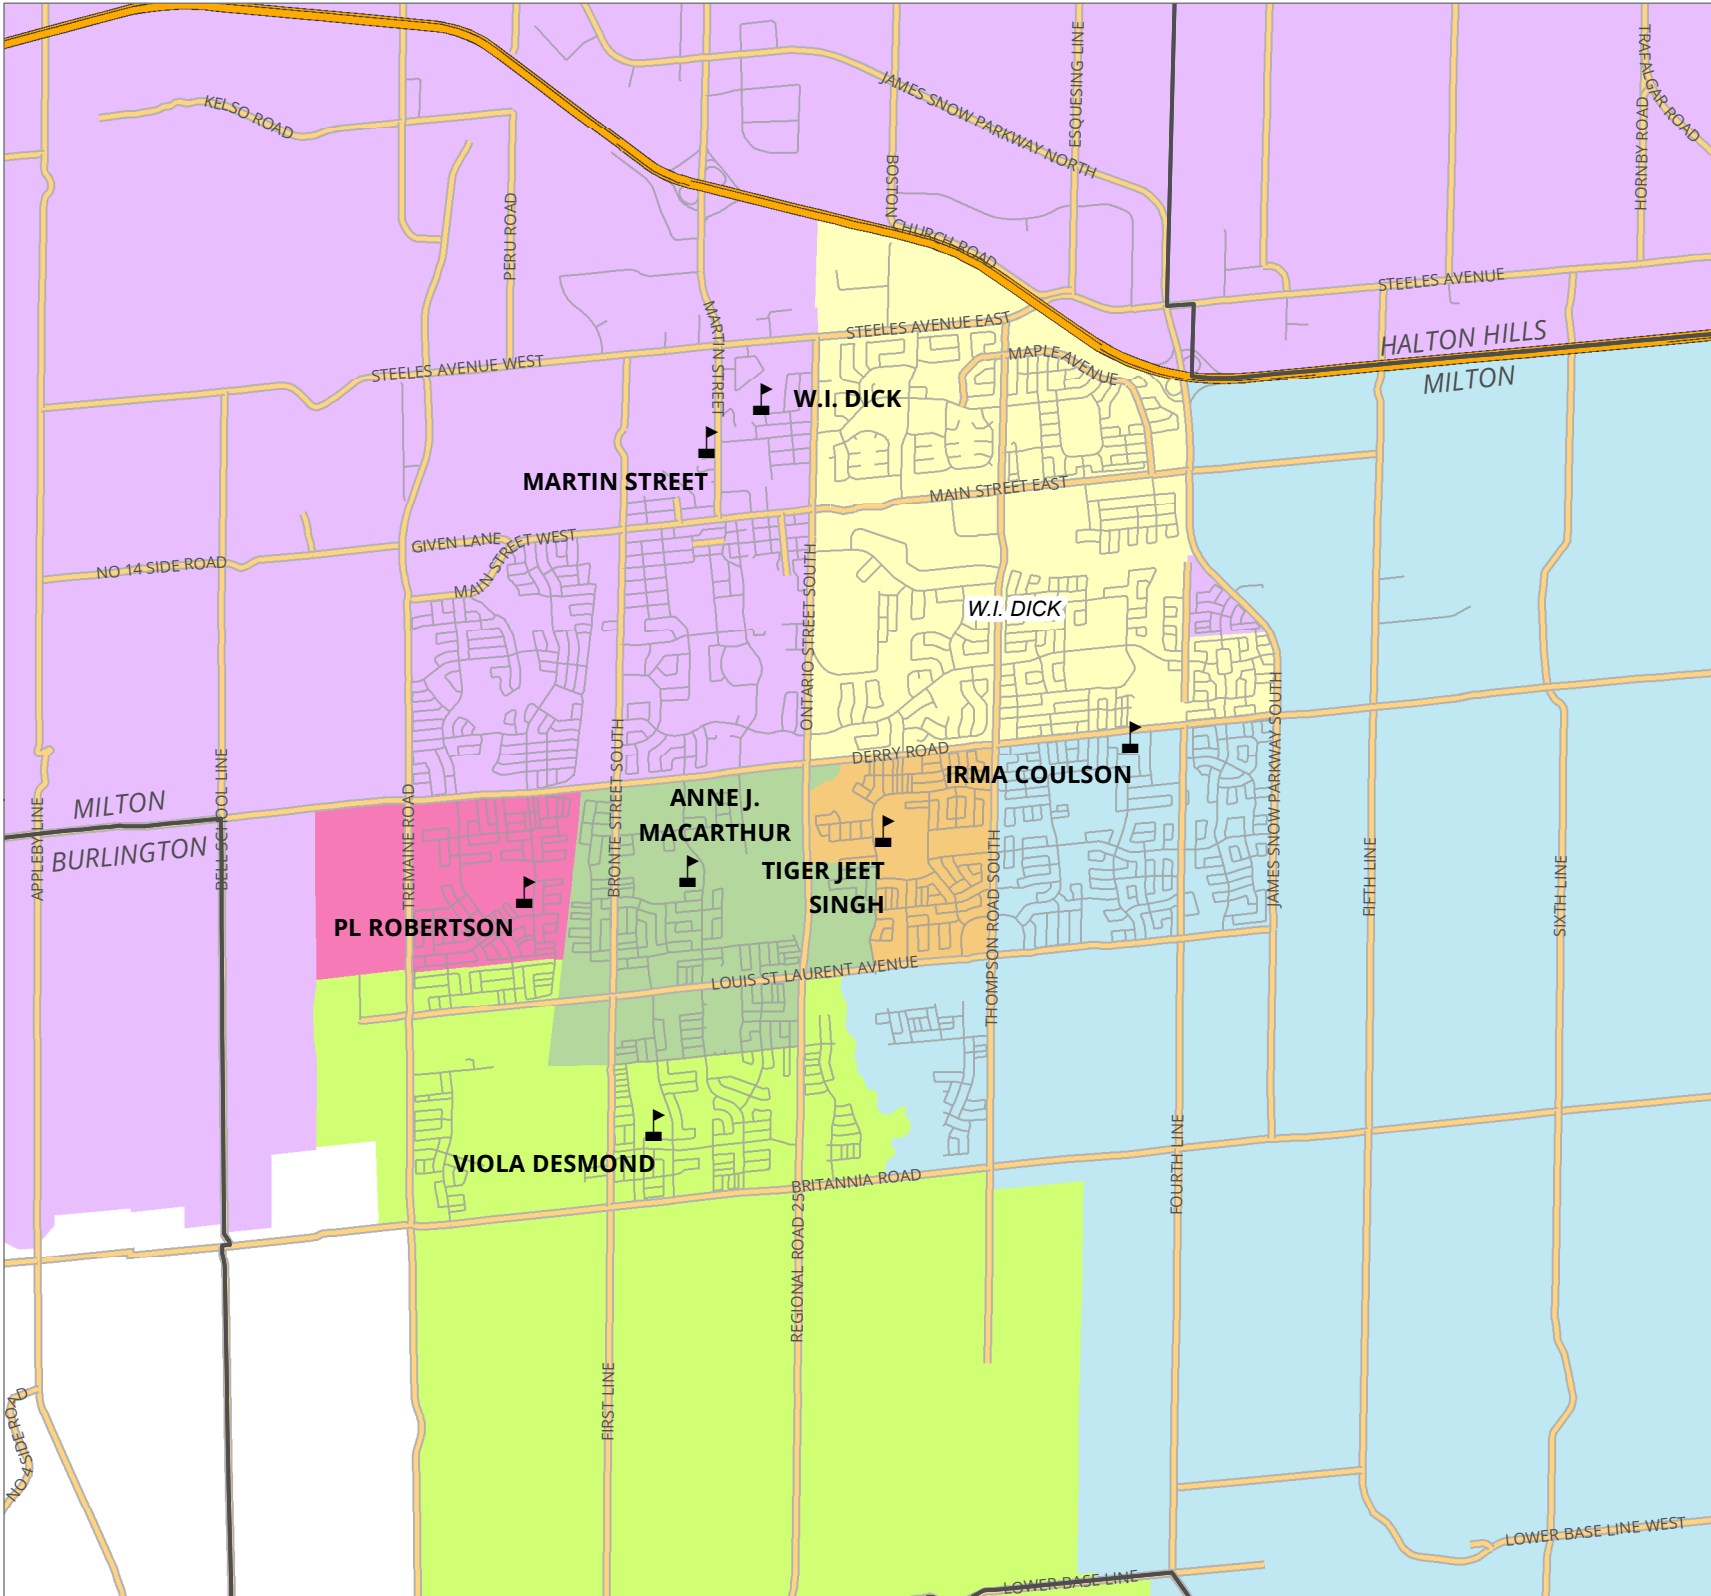

Milton Elementary Schools

French Immersion Program 6