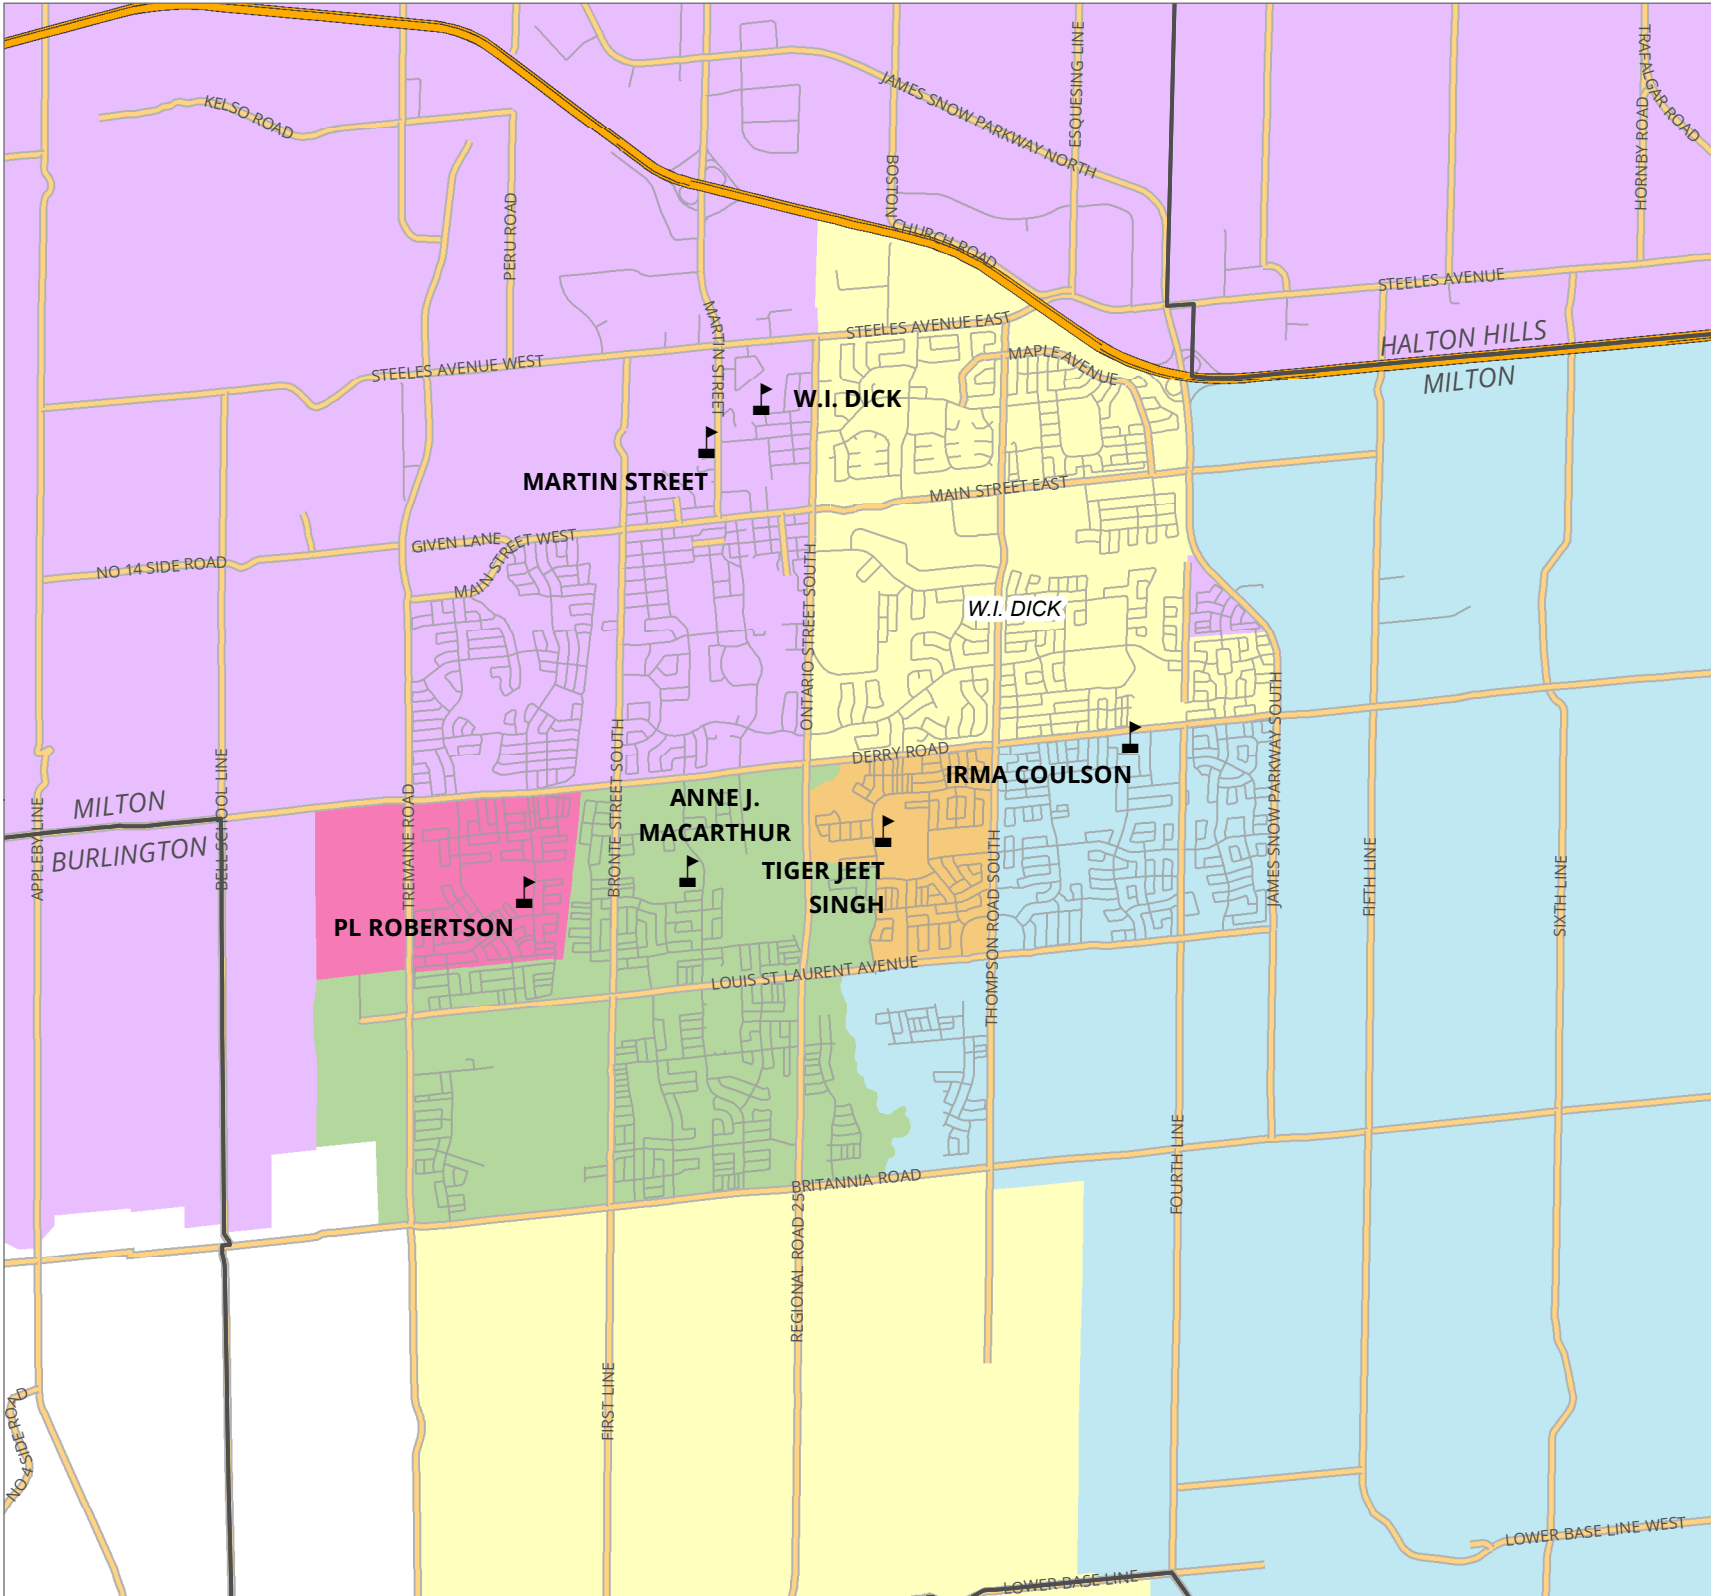

Milton Elementary Schools

French Immersion Program 7-8