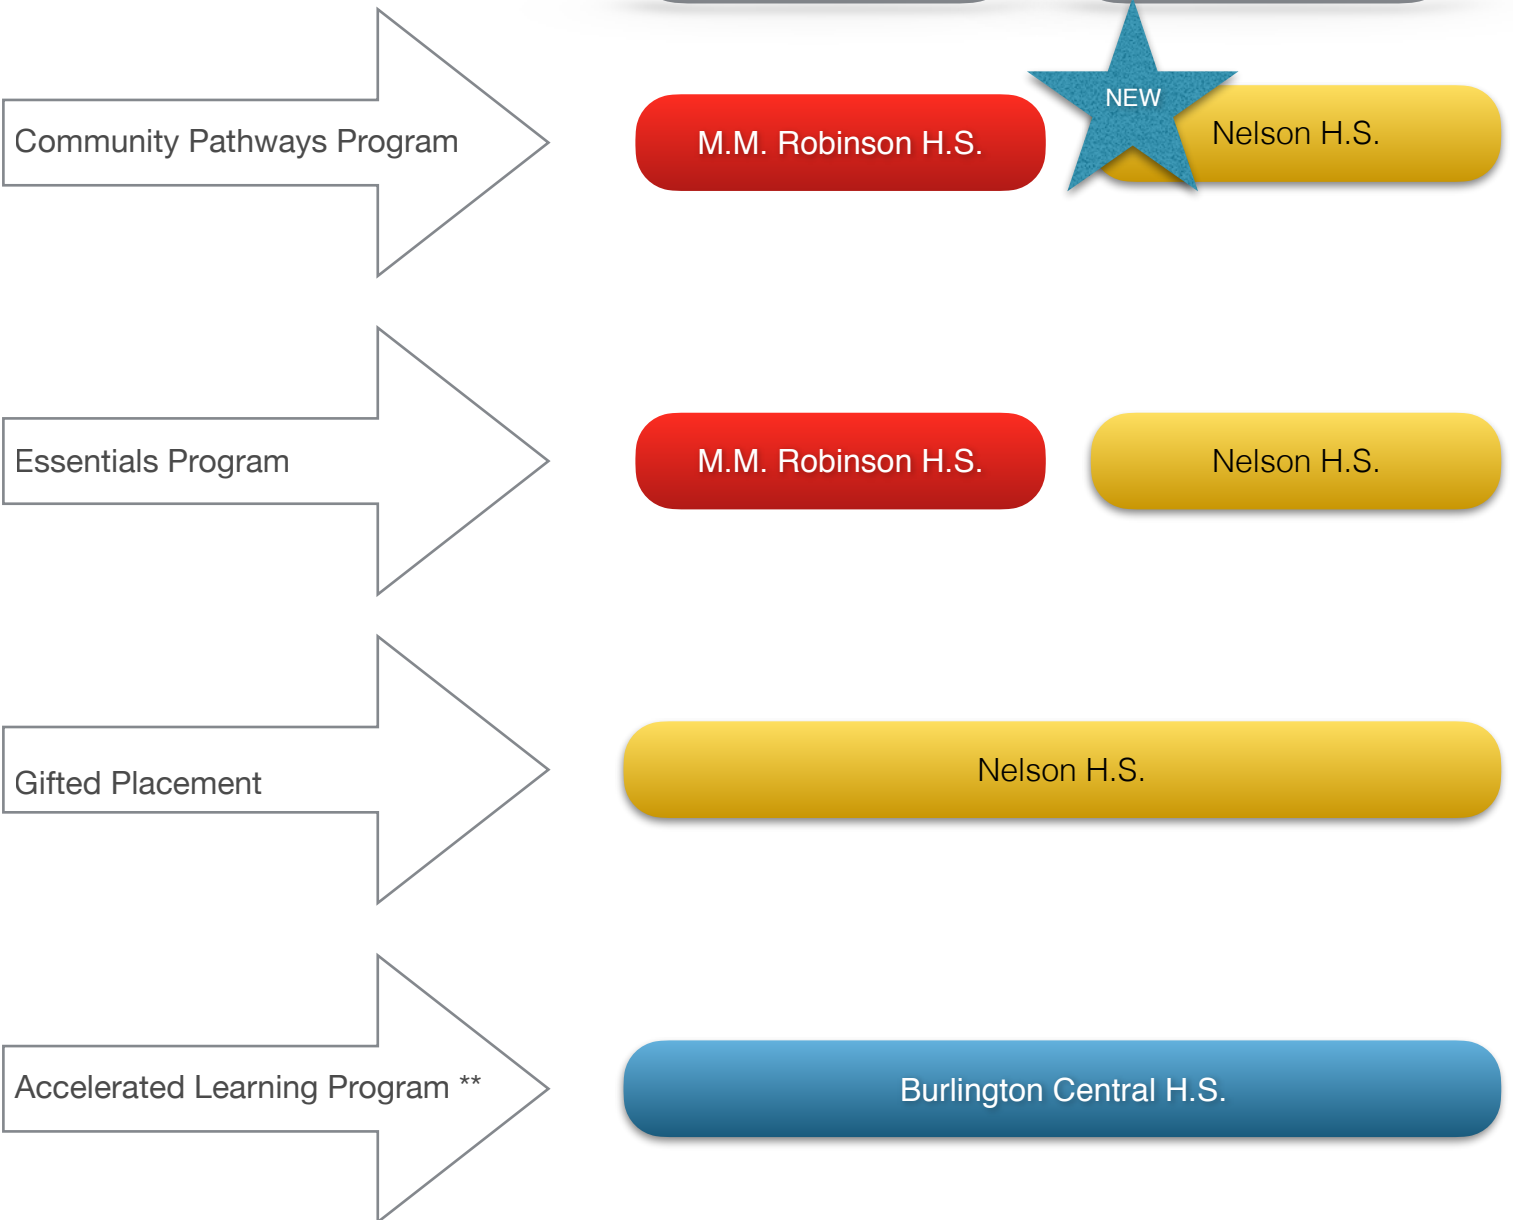

Grade 8 to 9 Regional Program Transitions: 2018-2019

** This grade 9 and 10 program is for students who intend on pursuing the International Baccalaureate program in grades 11 and 12.

Note: The location(s) for Secondary Gifted Placement will be explored during the 2017-2018 school year. Any changes to location would be effective 2020-2021.

Grade 8 to 9 Regional Program Transitions: 2019-2020

** This grade 9 and 10 program is for students who intend on pursuing the International Baccalaureate program in grades 11 and 12.

Grade 8 to 9 Regional Program Transitions: Effective September 2020

** This grade 9 and 10 program is for students who intend on pursuing the International Baccalaureate program in grades 11 and 12.