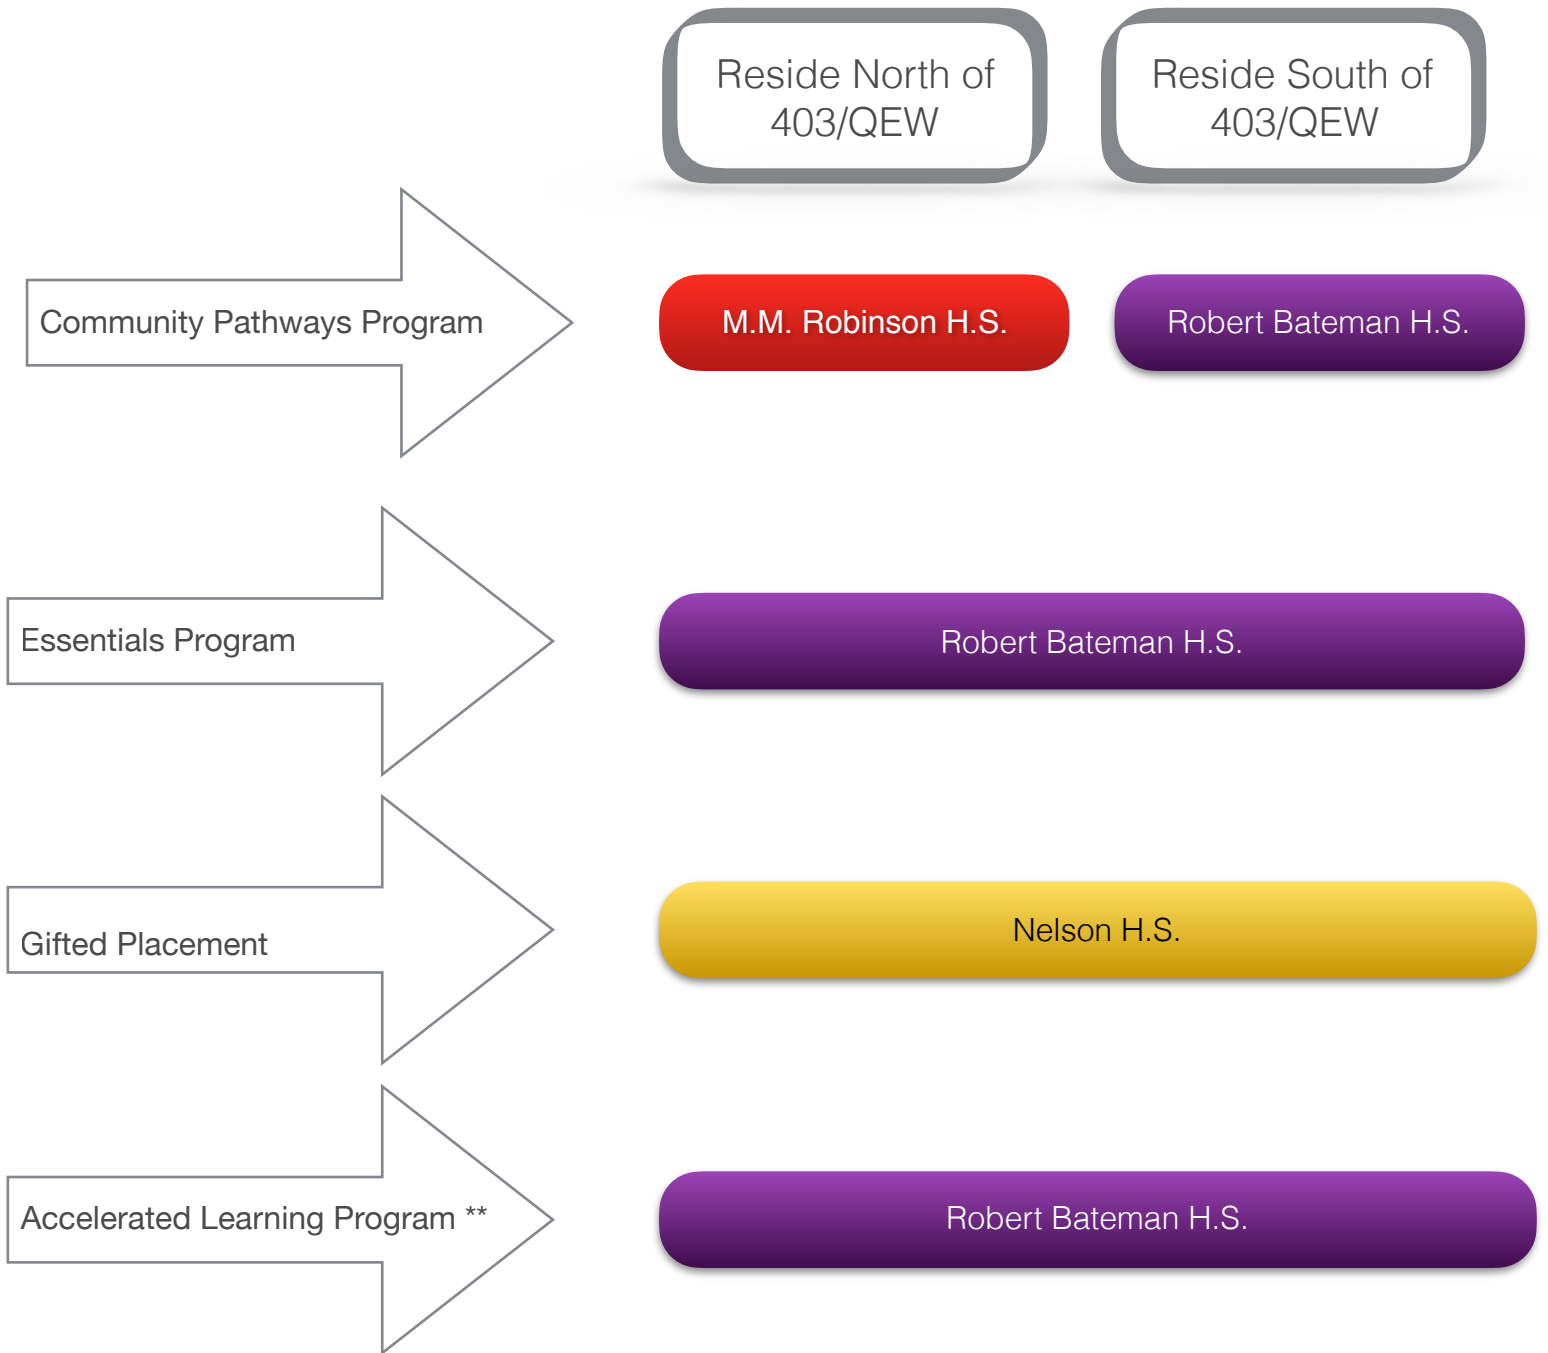

Grade 8 to 9 Regional Program Transitions: 2018-2019

** This grade 9 and 10 program is for students who intend on pursuing the International Baccalaureate program in grades 11 and 12.

Note: The location(s) for Secondary Gifted Placement will be explored during the 2017-2018 school year. Any changes to location would be effective 2020-2021.

Grade 8 to 9 Regional Program Transitions: 2019-2020

** This grade 9 and 10 program is for students who intend on pursuing the International Baccalaureate program in grades 11 and 12.

Grade 8 to 9 Regional Program Transitions: Effective September 2020

** This grade 9 and 10 program is for students who intend on pursuing the International Baccalaureate program in grades 11 and 12.