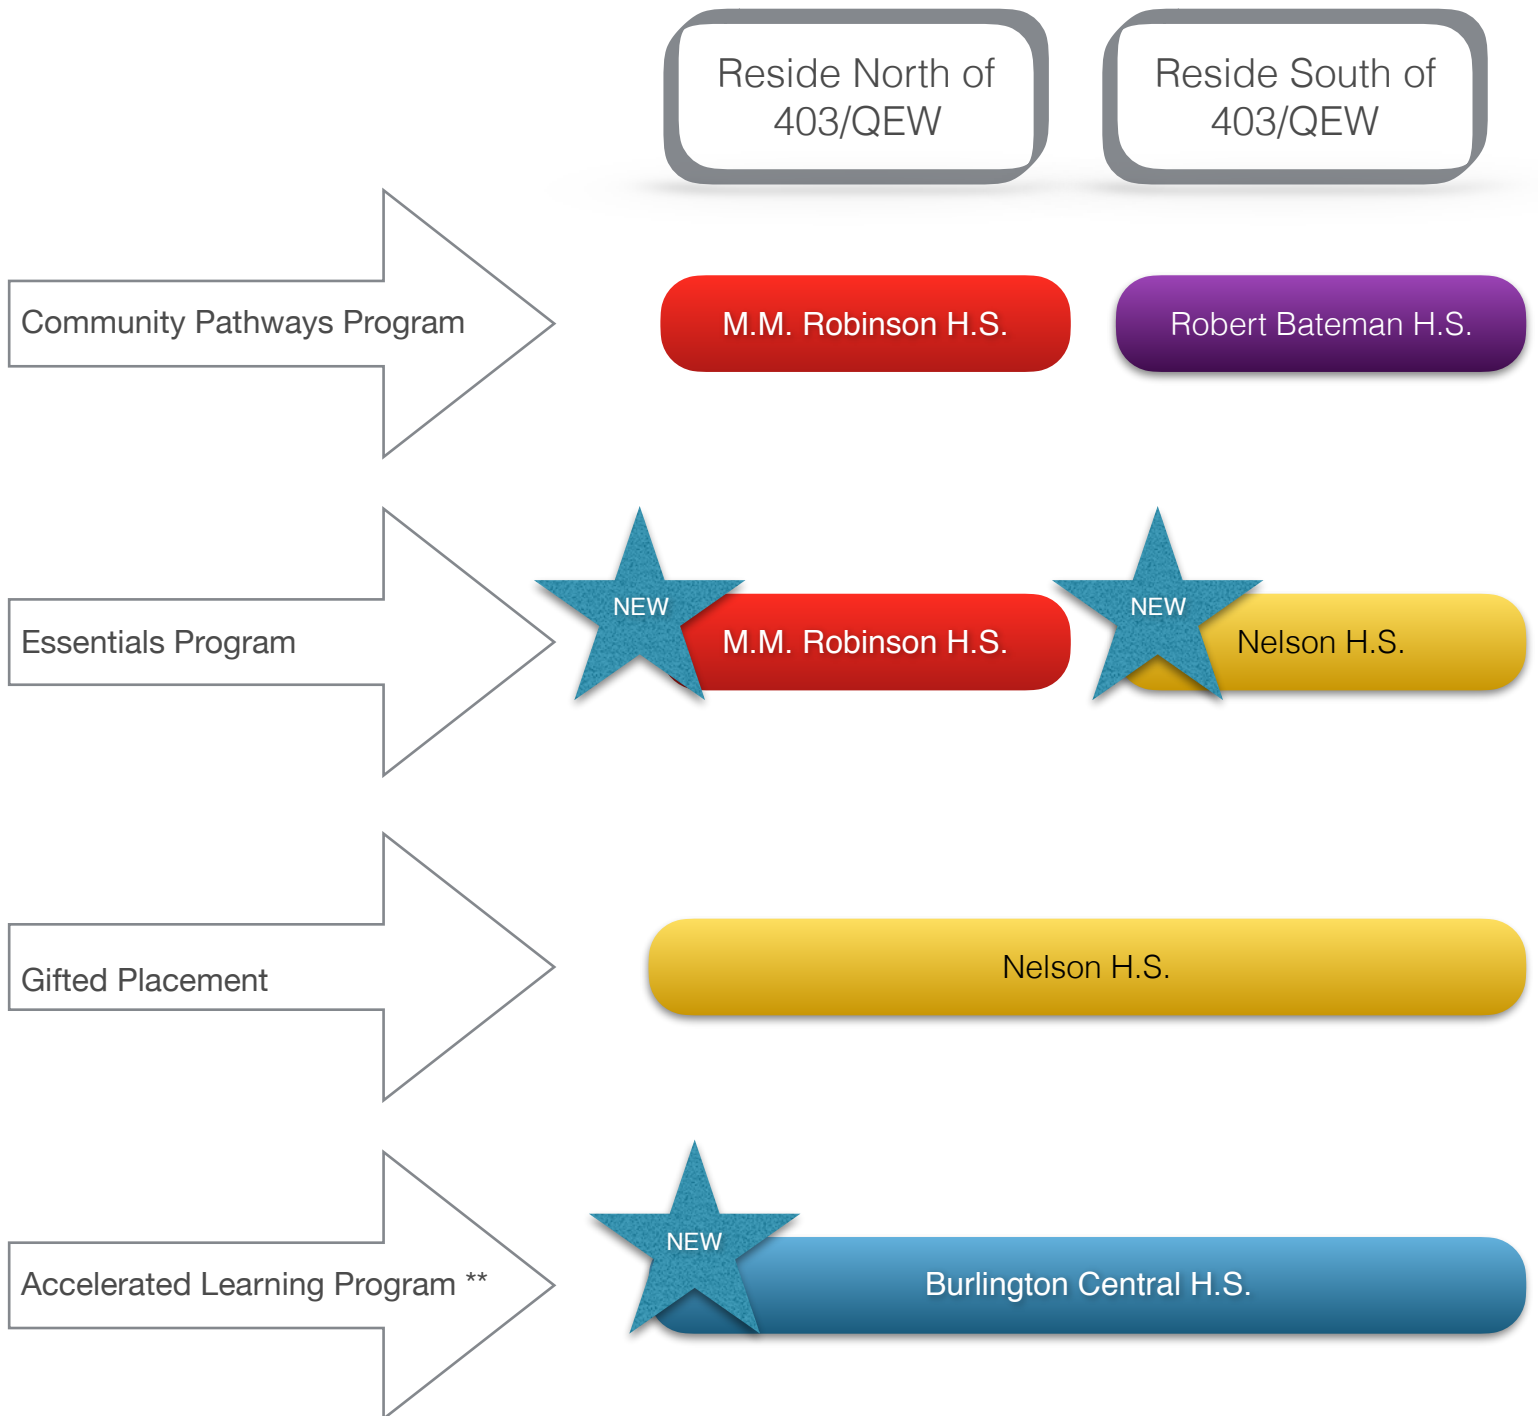

Grade 8 to 9 Regional Program Transitions: 2018-2019

** This grade 9 and 10 program is for students who intend on pursuing the International Baccalaureate program in grades 11 and 12.

Note: The location(s) for Secondary Gifted Placement will be explored during the 2017-2018 school year. Any changes to location would be effective 2020-2021.

Grade 8 to 9 Regional Program Transitions: 2019-2020

** This grade 9 and 10 program is for students who intend on pursuing the International Baccalaureate program in grades 11 and 12.

Grade 8 to 9 Regional Program Transitions: Effective September 2020

** This grade 9 and 10 program is for students who intend on pursuing the International Baccalaureate program in grades 11 and 12.