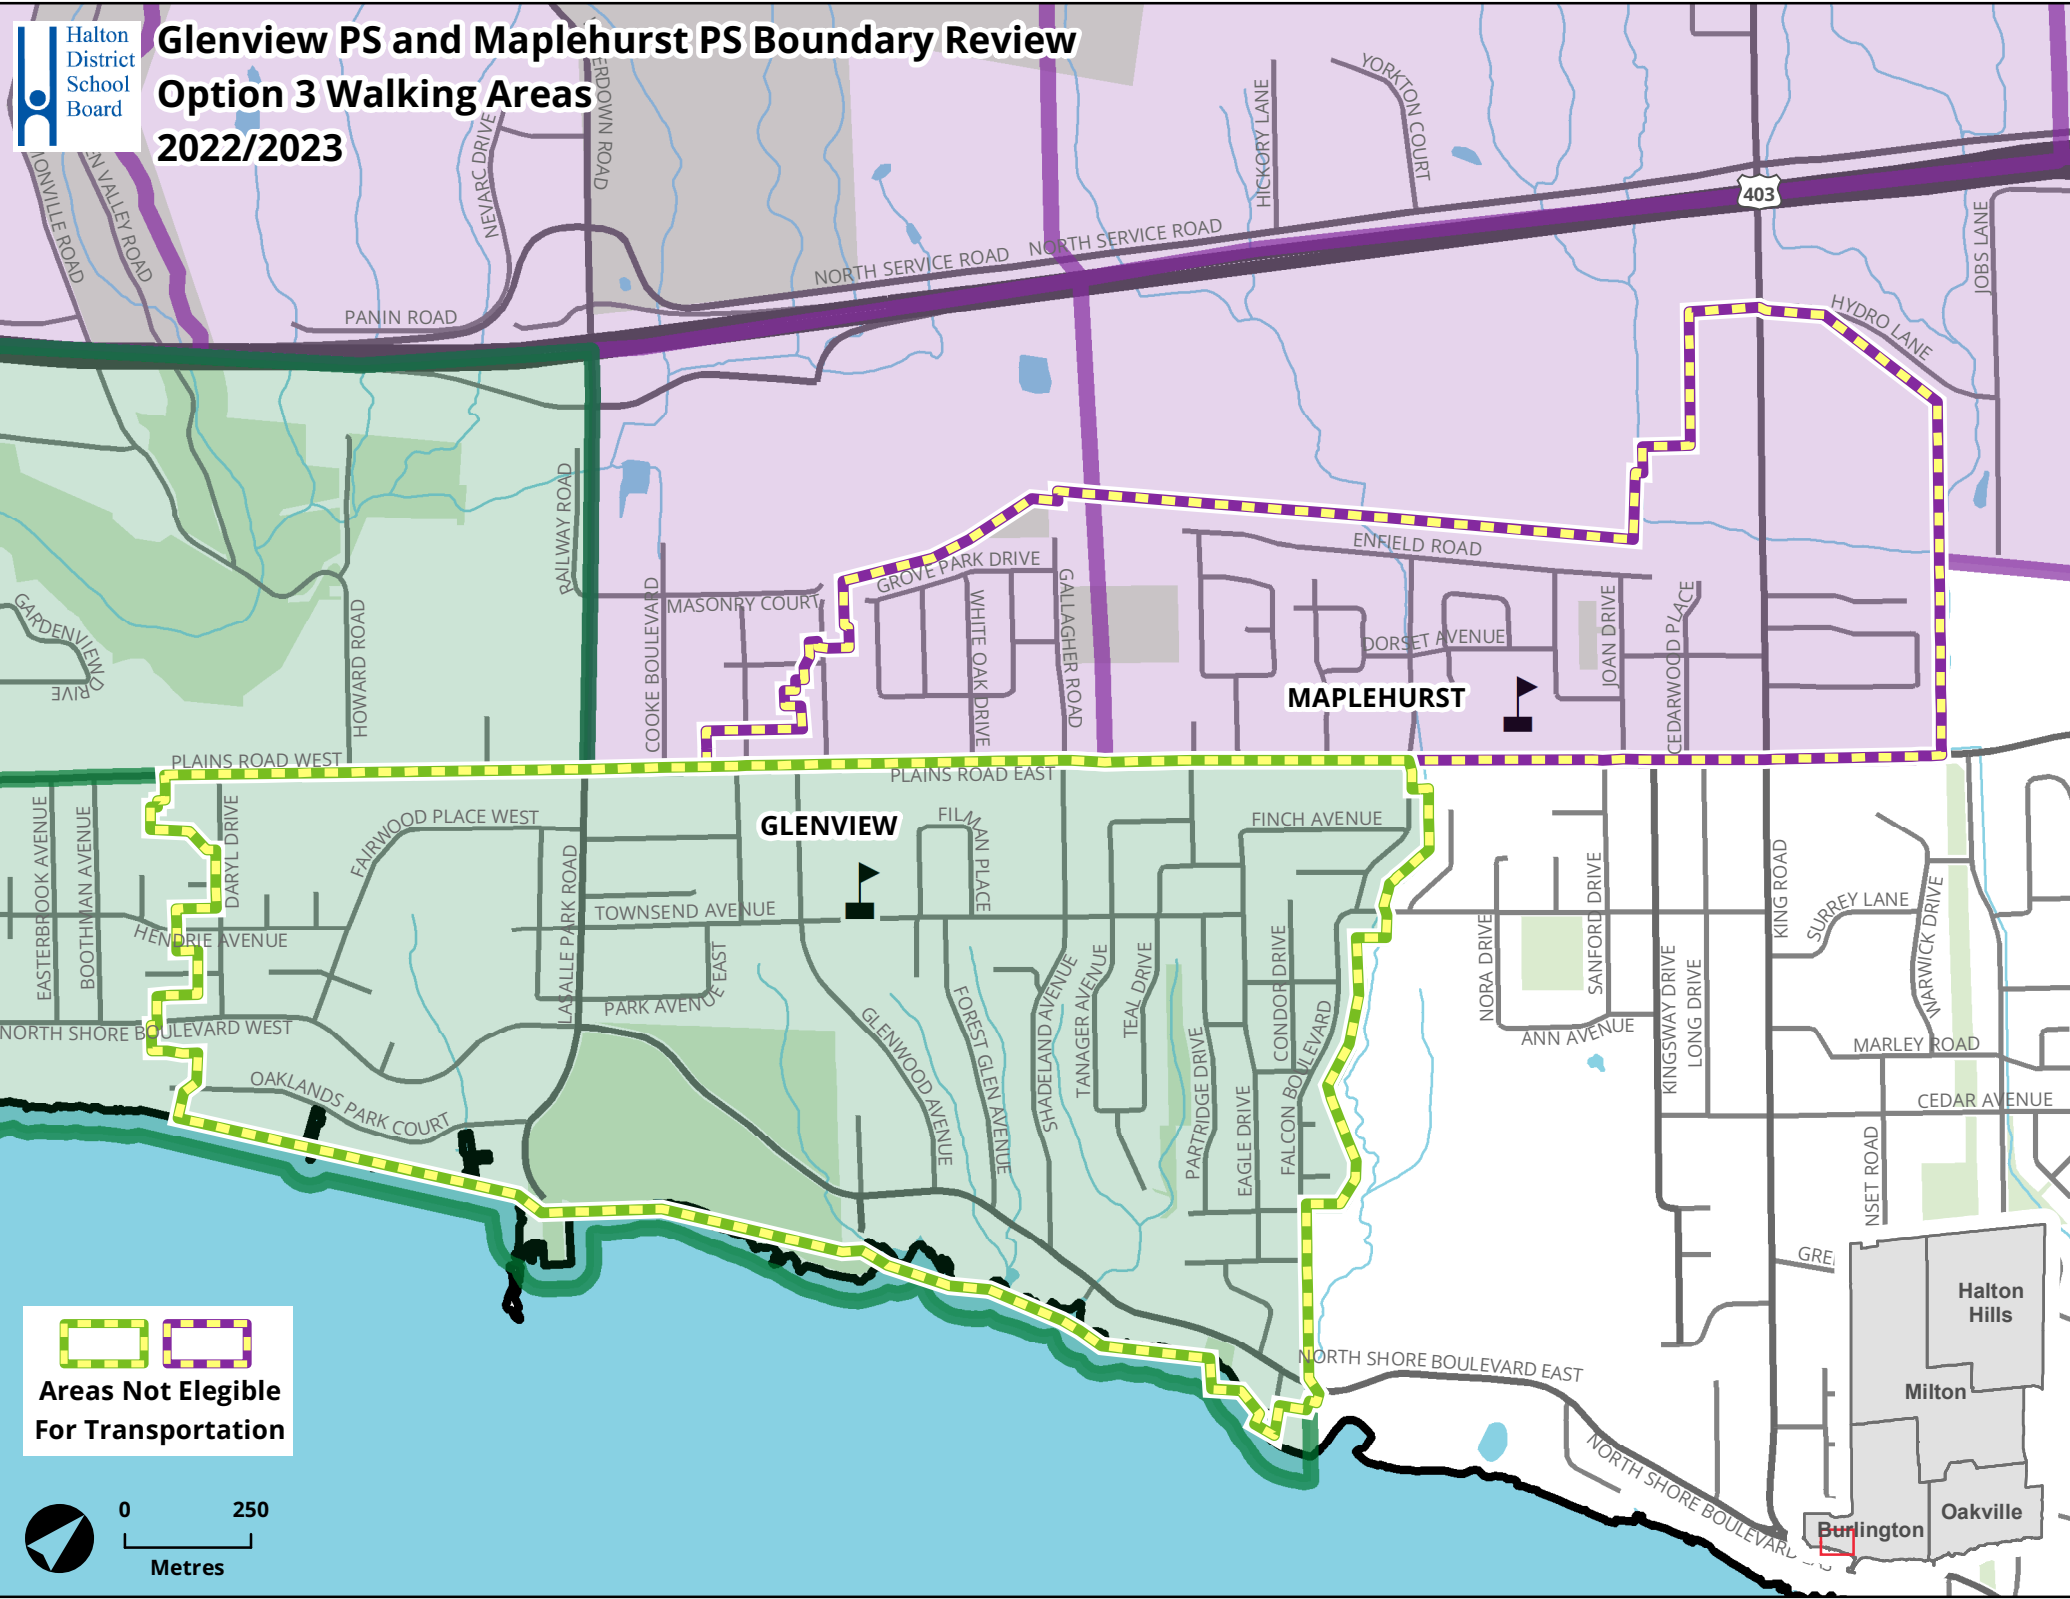

Glenview PS and Maplehurst PS Boundary Review

Current Walking Areas

2022/2023

Glenview PS and Maplehurst PS Boundary Review

Option 1 Walking Areas

2022/2023

Glenview PS and Maplehurst PS Boundary Review

Option 2 Walking Areas

2022/2023

 
Areas Not Eligible
For Transportation

0 250
Metres

Glenview PS and Maplehurst PS Boundary Review

Option 3 Walking Areas

2022/2023

 
**Areas Not Eligible
For Transportation**