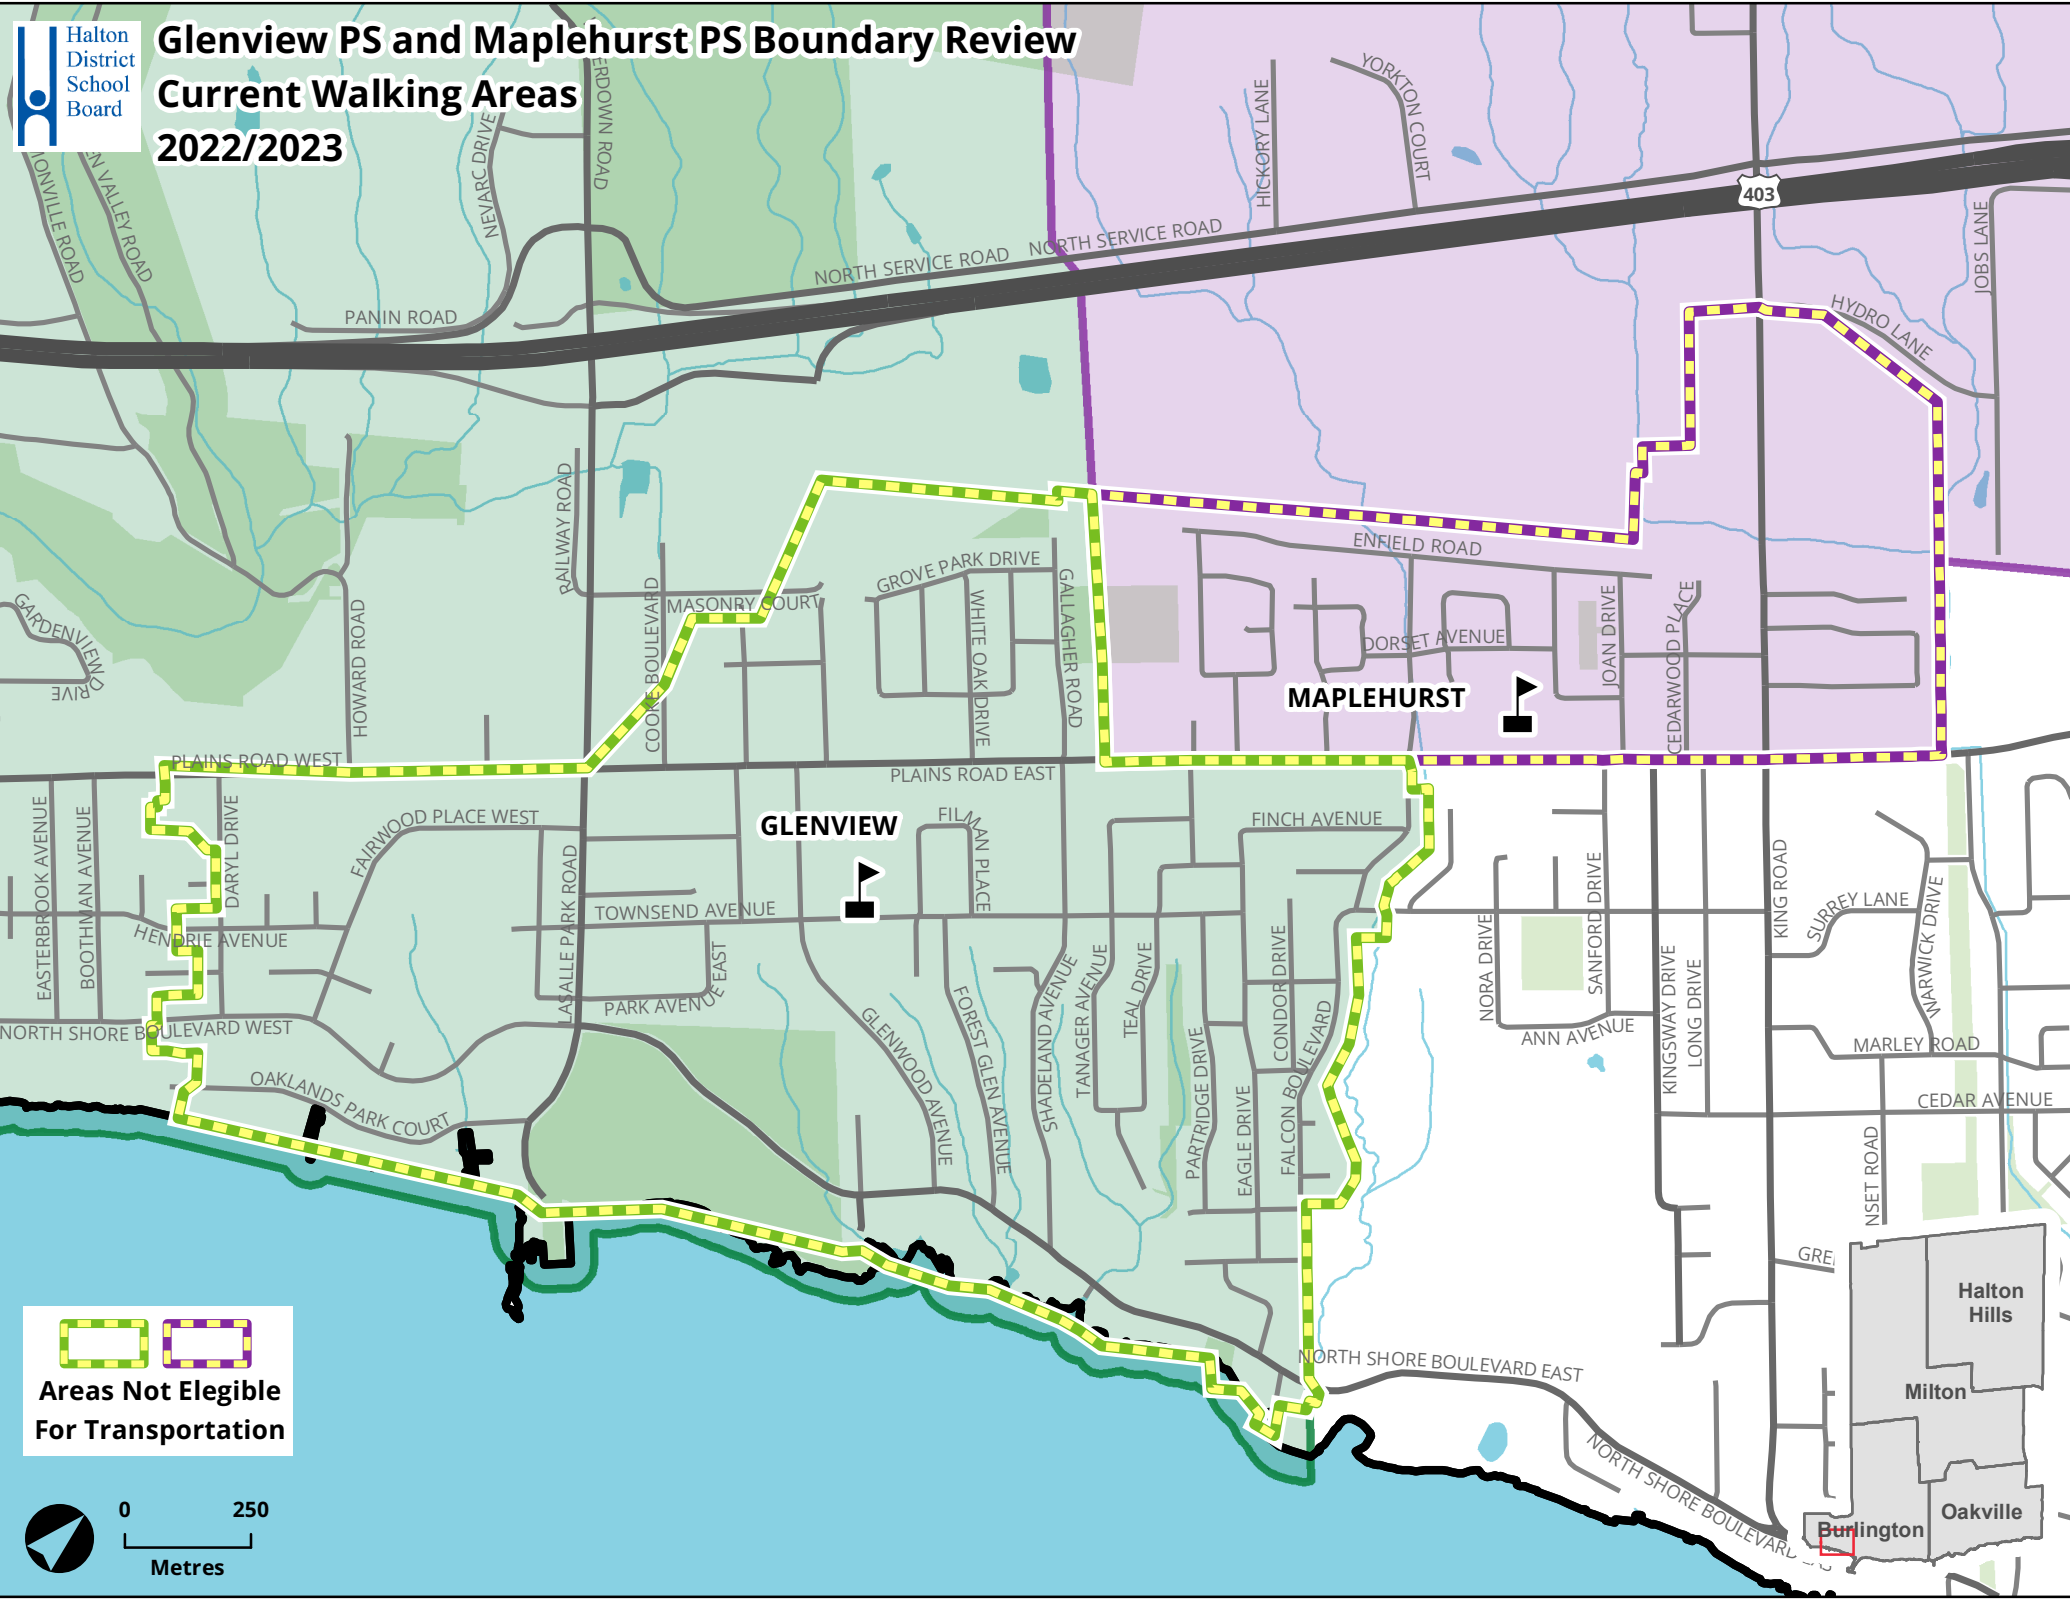

Glenview PS and Maplehurst PS Boundary Review

Current Walking Areas

2022/2023

Glenview PS and Maplehurst PS Boundary Review

Option 1 Walking Areas

2022/2023

Glenview PS and Maplehurst PS Boundary Review

Option 2 Walking Areas

2022/2023

 
Areas Not Eligible
For Transportation

0 250
Metres

Glenview PS and Maplehurst PS Boundary Review

Option 3 Walking Areas

2022/2023

 
**Areas Not Eligible
For Transportation**