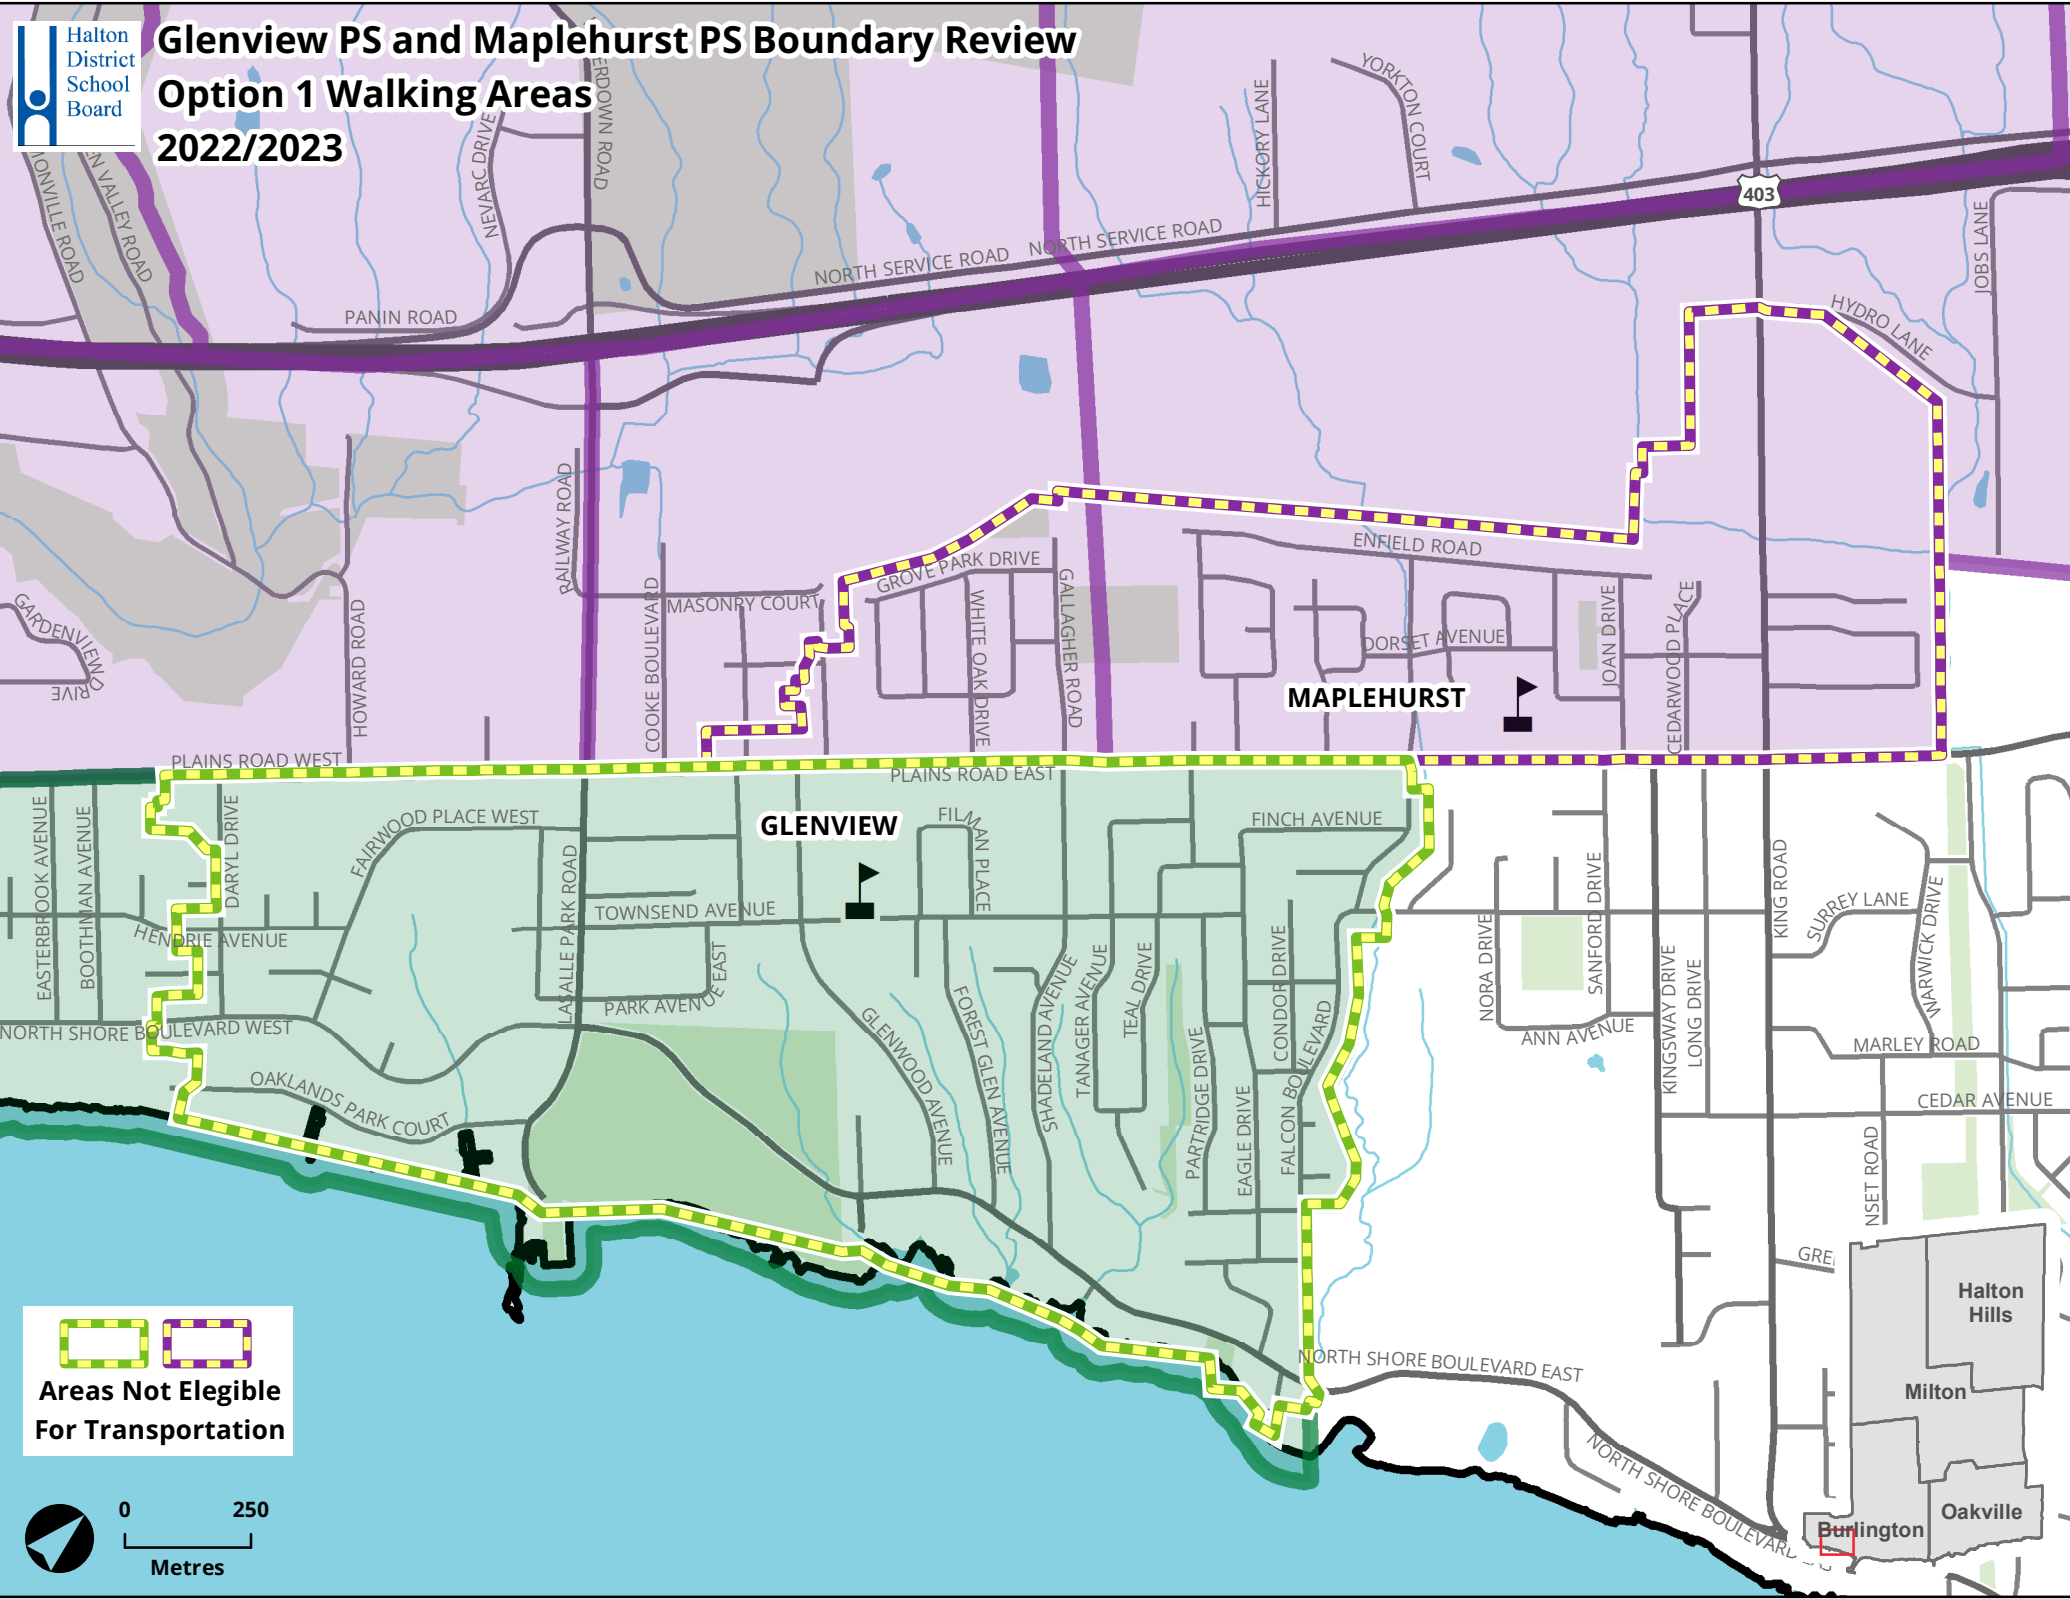

Glenview PS and Maplehurst PS Boundary Review

Current Walking Areas

2022/2023

Glenview PS and Maplehurst PS Boundary Review

Option 1 Walking Areas

2022/2023

Glenview PS and Maplehurst PS Boundary Review

Option 2 Walking Areas

2022/2023

 
Areas Not Eligible
For Transportation

0 250
Metres

Glenview PS and Maplehurst PS Boundary Review

Option 3 Walking Areas

2022/2023

 
**Areas Not Eligible
For Transportation**