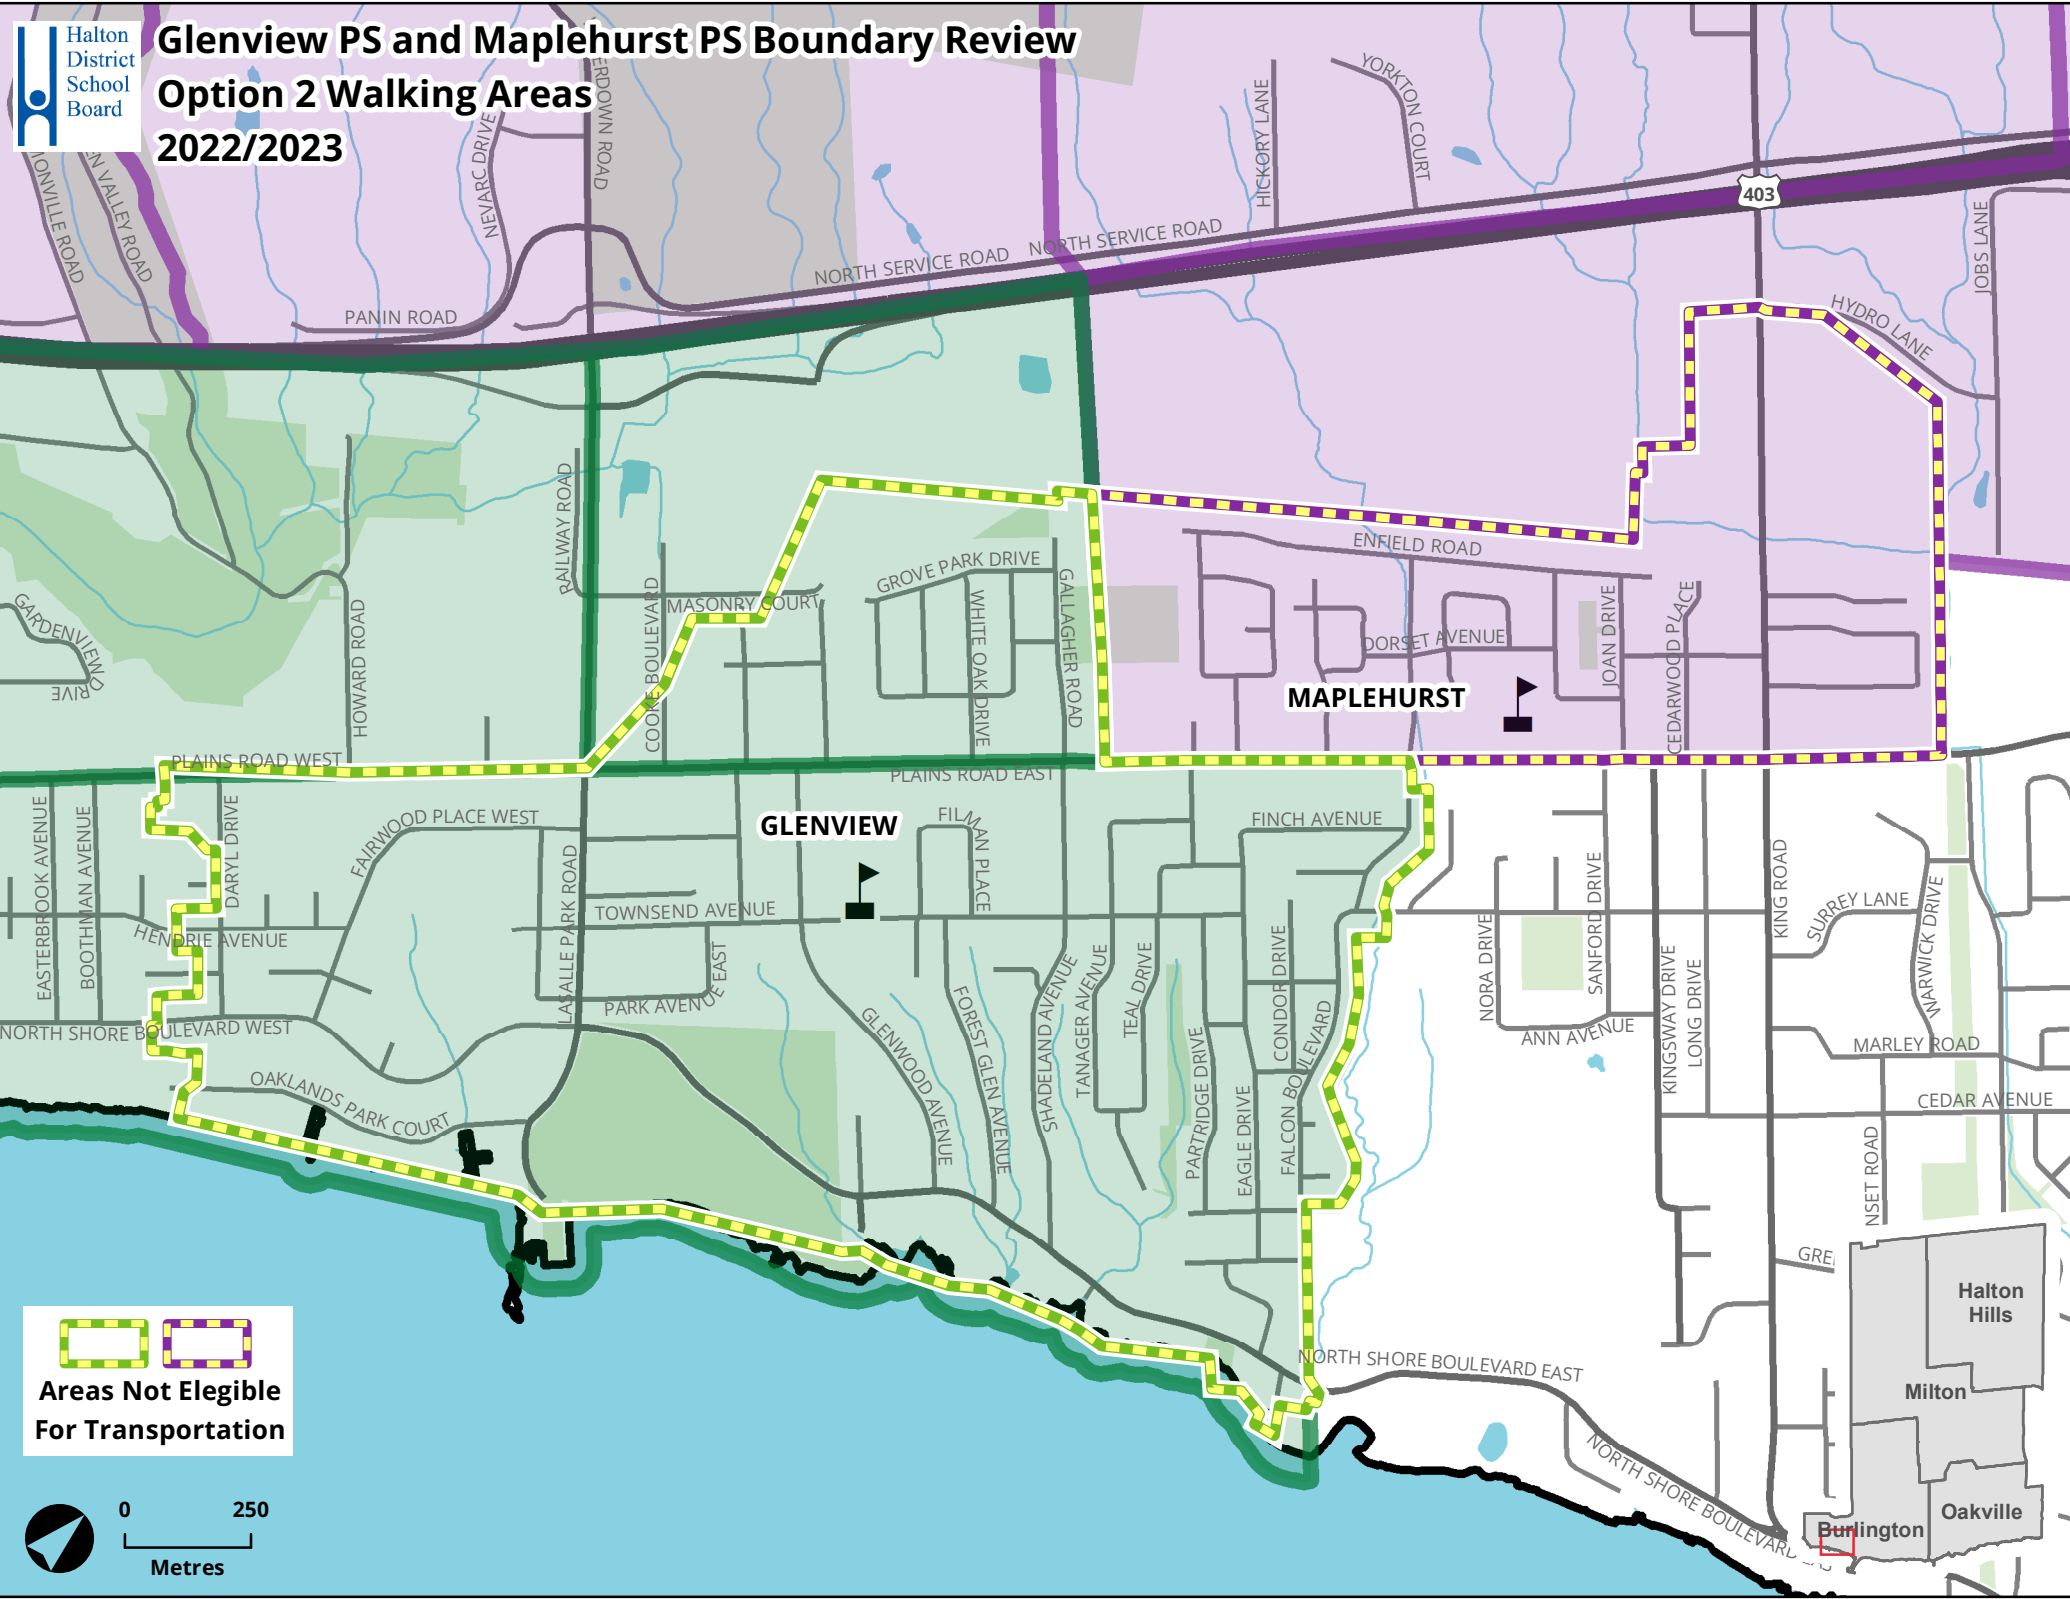

Glenview PS and Maplehurst PS Boundary Review

Current Walking Areas

2022/2023

Glenview PS and Maplehurst PS Boundary Review

Option 1 Walking Areas

2022/2023

Glenview PS and Maplehurst PS Boundary Review

Option 2 Walking Areas

2022/2023

 
Areas Not Eligible
For Transportation

0 250
Metres

Glenview PS and Maplehurst PS Boundary Review

Option 3 Walking Areas

2022/2023

 
**Areas Not Eligible
For Transportation**