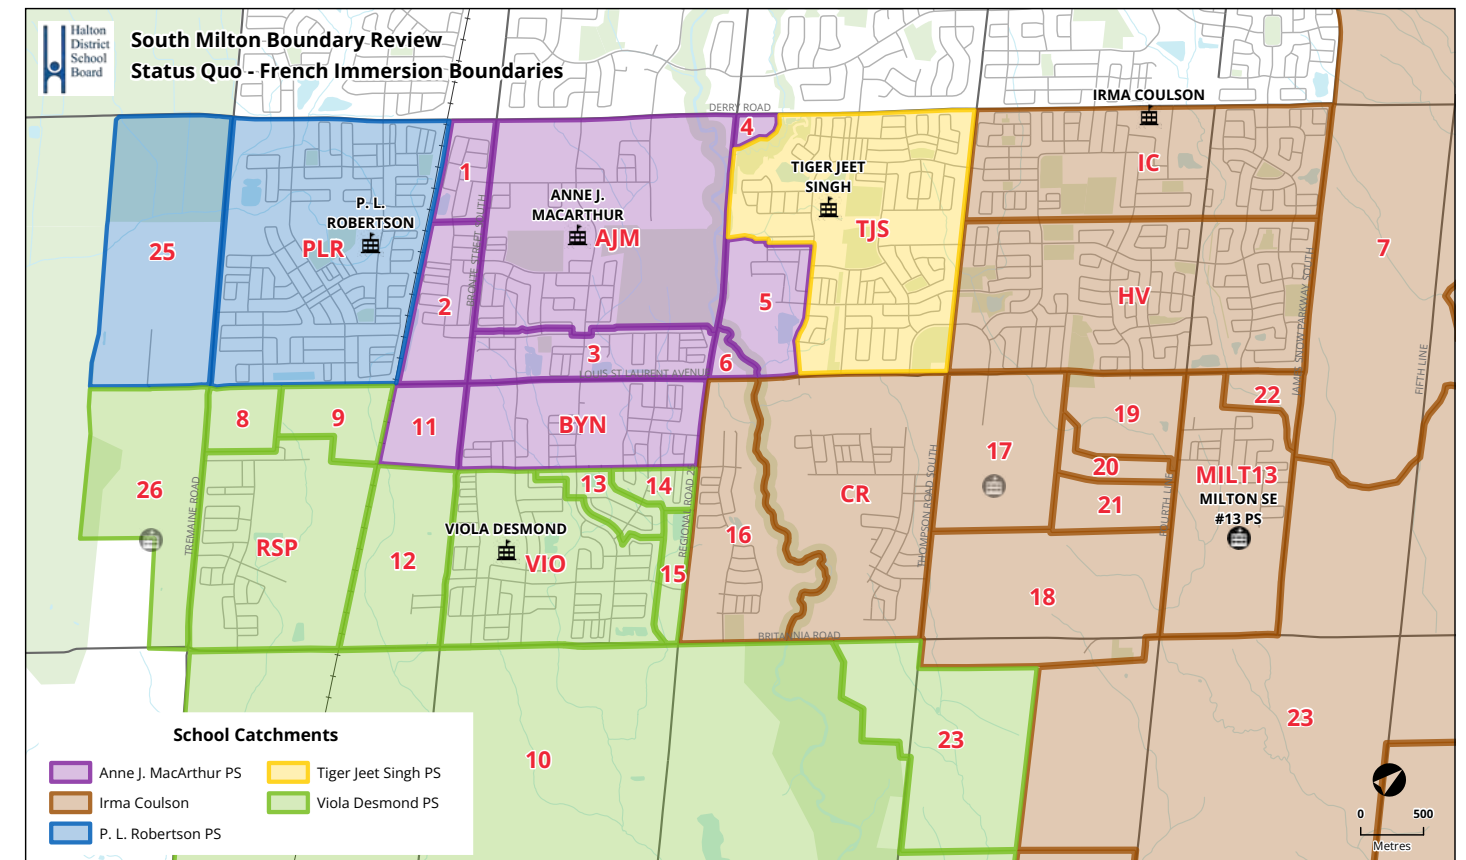

Current English Program Boundaries

Current French Immersion Program Boundaries

- Note that there are two existing student redirections in place that will be removed after Year 1 of Implementation (2025/2026).
 - [Viola Desmond PS English Track Redirection to Boyne Website](#)
 - [Milton SW #12 PS French Immersion Redirection to Irma Coulson PS Website](#)
- As of September 2025, the Viola Desmond PS English Track Program Redirection to Boyne PS will now be cancelled. Students that are attending Grade SK-6 as of June 30, 2025, will be redirected back to Viola Desmond PS. Grade 8 students will be legacy exempted, and will be given the option to graduate at Boyne PS. Optional attendance may be considered. Transportation will be provided as per the Board's transportation policy.
- The Milton #12 PS French Immersion Program Redirection to Irma Coulson PS (due to lack of enrolment in Grade 2 FI cohorts) will now be cancelled now that new boundaries have been established. As of September 2025, students that reside in Zone CR and 16 and are attending Grade 2-8 as of June 30, 2025, will be given the option to remain at Irma Coulson PS to graduate. Transportation will be provided as per the Board's transportation policy. Students also have the option to go to Tiger Jeet Singh if they prefer.