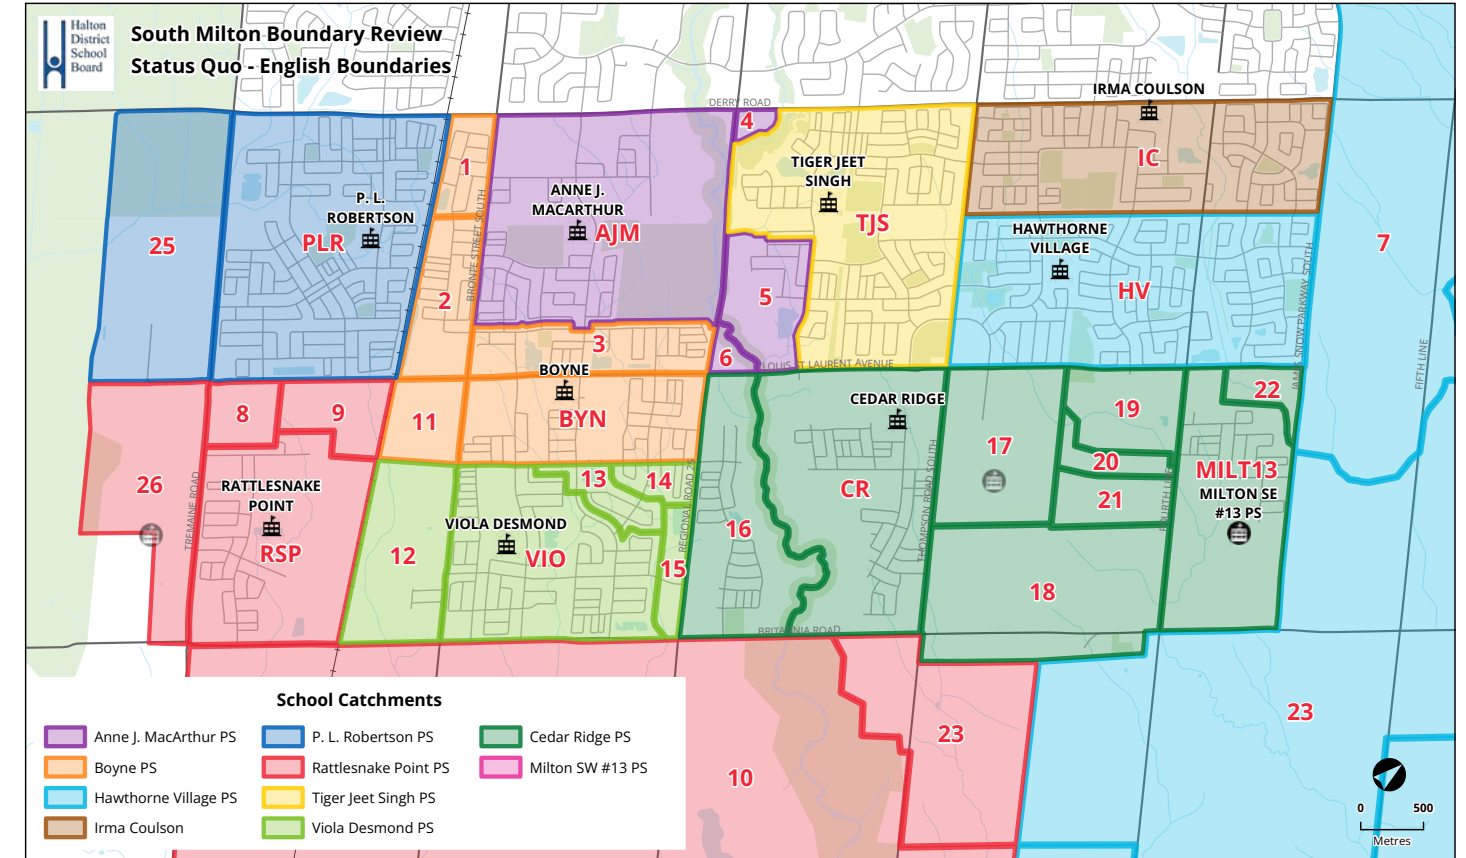

Current English Program Boundaries

Current French Immersion Program Boundaries

- Note that there are two existing student redirections in place that will be removed after Year 1 of Implementation (2025/2026).
 - [Viola Desmond PS English Track Redirection to Boyne Website](#)
 - [Milton SW #12 PS French Immersion Redirection to Irma Coulson PS Website](#)
- As of September 2025, the Viola Desmond PS English Track Program Redirection to Boyne PS will now be cancelled. Students that are attending Grade SK-6 as of June 30, 2025, will be redirected back to Viola Desmond PS. Grade 8 students will be legacy exempted, and will be given the option to graduate at Boyne PS. Optional attendance may be considered. Transportation will be provided as per the Board's transportation policy.
- The Milton #12 PS French Immersion Program Redirection to Irma Coulson PS (due to lack of enrolment in Grade 2 FI cohorts) will now be cancelled now that new boundaries have been established. As of September 2025, students that reside in Zone CR and 16 and are attending Grade 2-8 as of June 30, 2025, will be given the option to remain at Irma Coulson PS to graduate. Transportation will be provided as per the Board's transportation policy. Students also have the option to go to Tiger Jeet Singh if they prefer.