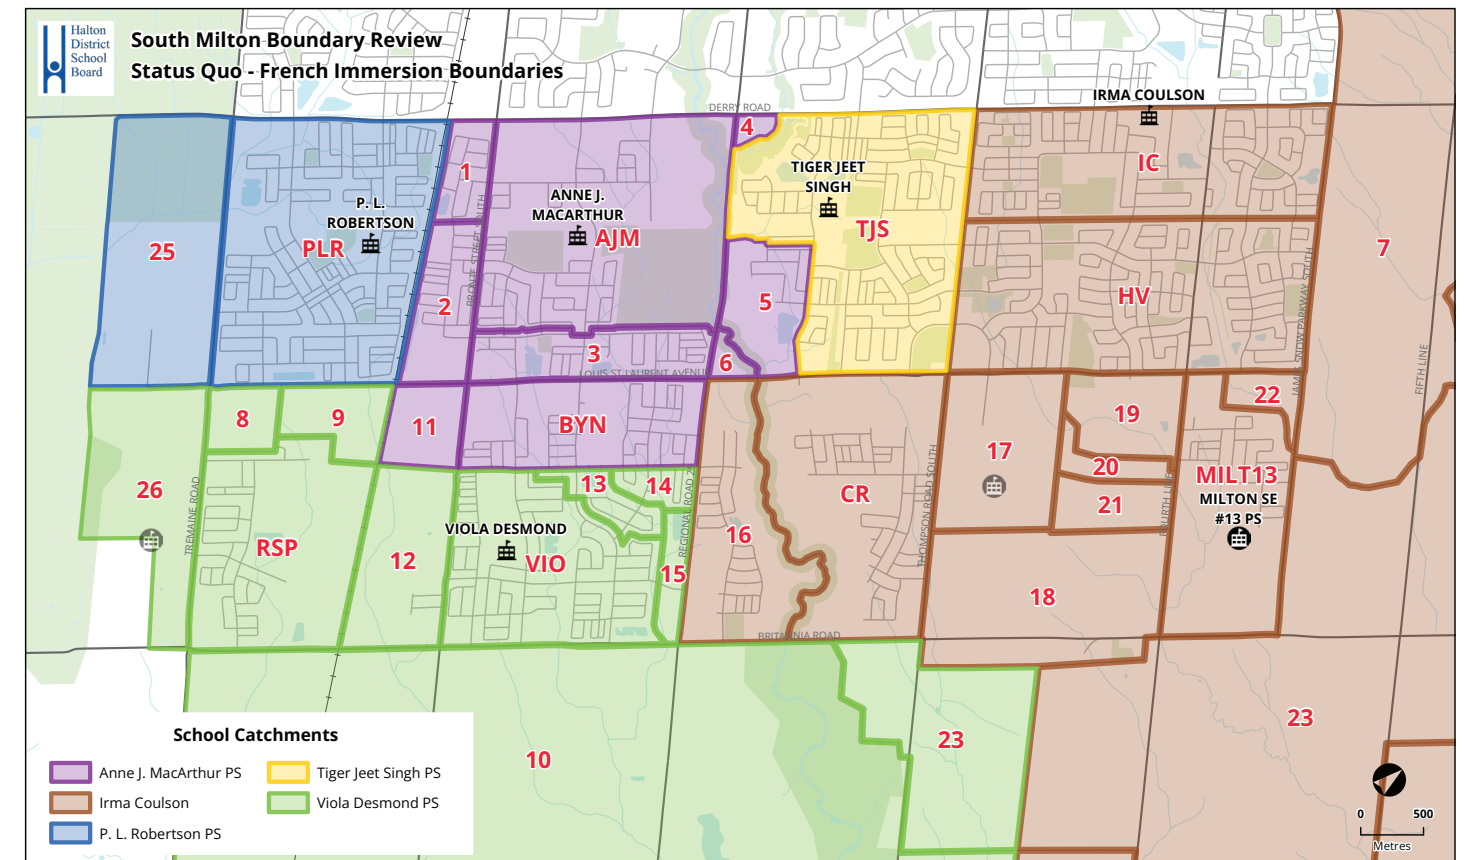

1. Note that there are two existing student redirections in place that will be removed after Year 1 of Implementation (2025/2026).

- [Viola Desmond PS English Track Redirection to Boyne Website](#)
- [Cedar Ridge PS French Immersion Redirection to Irma Coulson PS Website](#)

 Viola Desmond Redirection to Boyne, Grades SK-7

 Cedar Ridge Redirection to Irma Coulson, French Immersion

Current English Program Boundaries

Current French Immersion Program Boundaries

Option 6A

Boundaries Changes Effective January 8th, 2025 (Partial Implementation)

- Note that there are two existing student redirections in place that will be removed after Year 1 of Implementation (2025/2026).
 - [Viola Desmond PS English Track Redirection to Boyne Website](#)
 - [Milton SW #12 PS French Immersion Redirection to Irma Coulson PS Website](#)
- Effective January 8th, 2025, the Viola Desmond PS redirection will be suspended, resulting in new students registering will be directed to their home school.
- Effective January 8th, 2025, new student (Grade K-7 English and French Immersion) moving into zones 4, 5, and 6, will be directed to Tiger Jeet Singh PS.
- Effective January 8th, 2025, Grade JK-8 English students that move into Zones MILT13, 17, 19, 20, 21, 22, 23, will be directed to Hawthorne Village immediately (not Cedar Ridge PS), with transportation in accordance with the Board's transportation policy. **Note that Zone 17 will remain at Hawthorne Village indefinitely.**