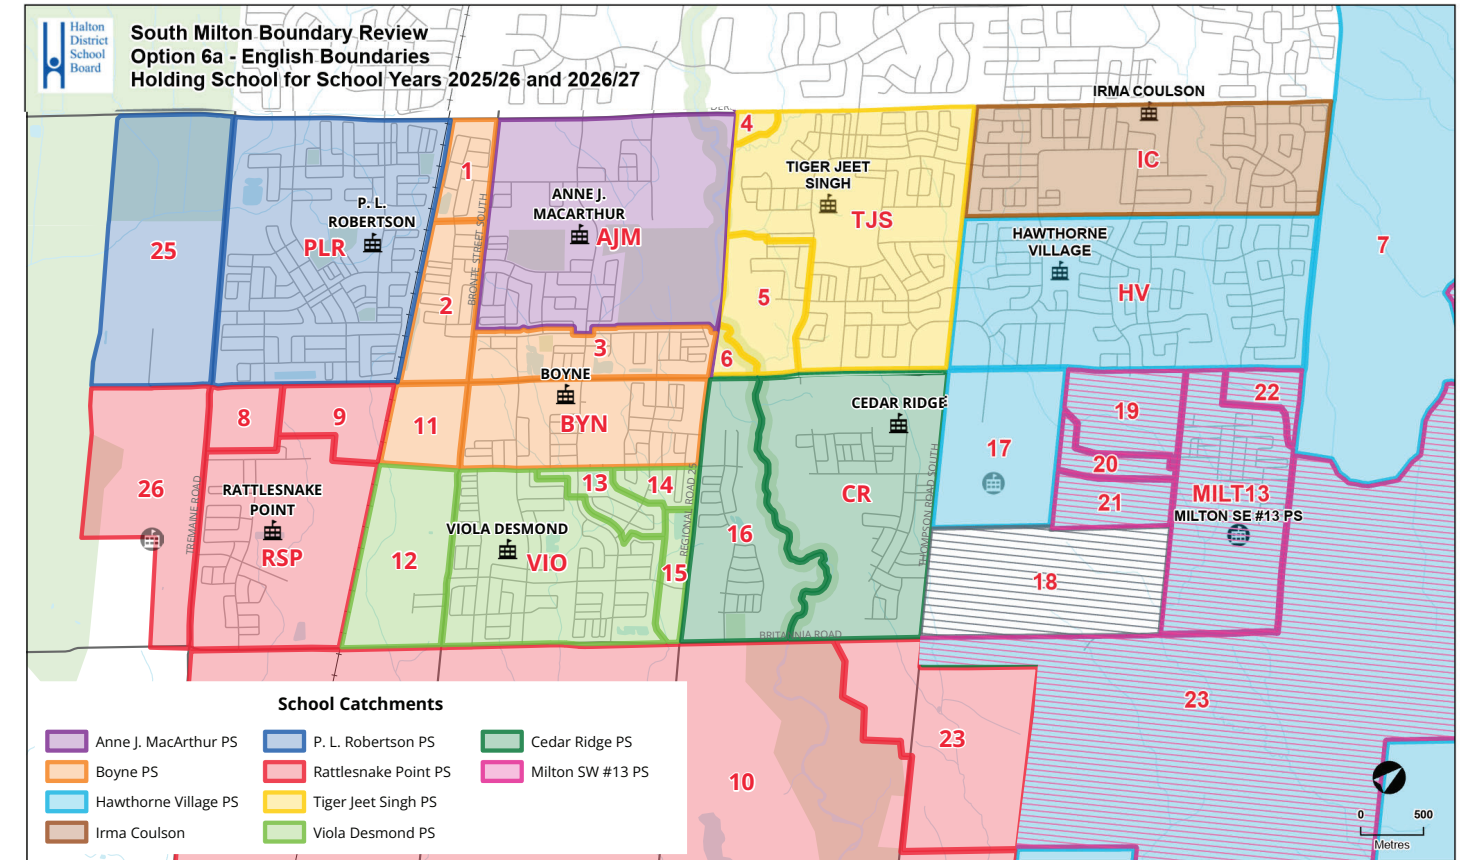

1. Note that there are two existing student redirections in place that will be removed after Year 1 of Implementation (2025/2026).
   - [Viola Desmond PS English Track Redirection to Boyne Website](#)
   - [Milton SW #12 PS French Immersion Redirection to Irma Coulson PS Website](#)
2. Effective January 8th, 2025, the Viola Desmond PS redirection will be suspended, resulting in new students registering will be directed to their home school.
3. Effective January 8th, 2025, new student (Grade K-7 English and French Immersion) moving into zones 4, 5, and 6, will be directed to Tiger Jeet Singh PS.
4. Effective January 8th, 2025, Grade JK-8 English students that move into Zones MILT13, 17, 19, 20, 21, 22, 23, will be directed to Hawthorne Village immediately (not Cedar Ridge PS), with transportation in accordance with the Board's transportation policy. **Note that Zone 17 will remain at Hawthorne Village indefinitely.**

- **Viola Desmond Redirection to Boyne, Grades SK-7**
- **Cedar Ridge Redirection to Irma Coulson, French Immersion**

English Program Boundaries - Partial Implementation