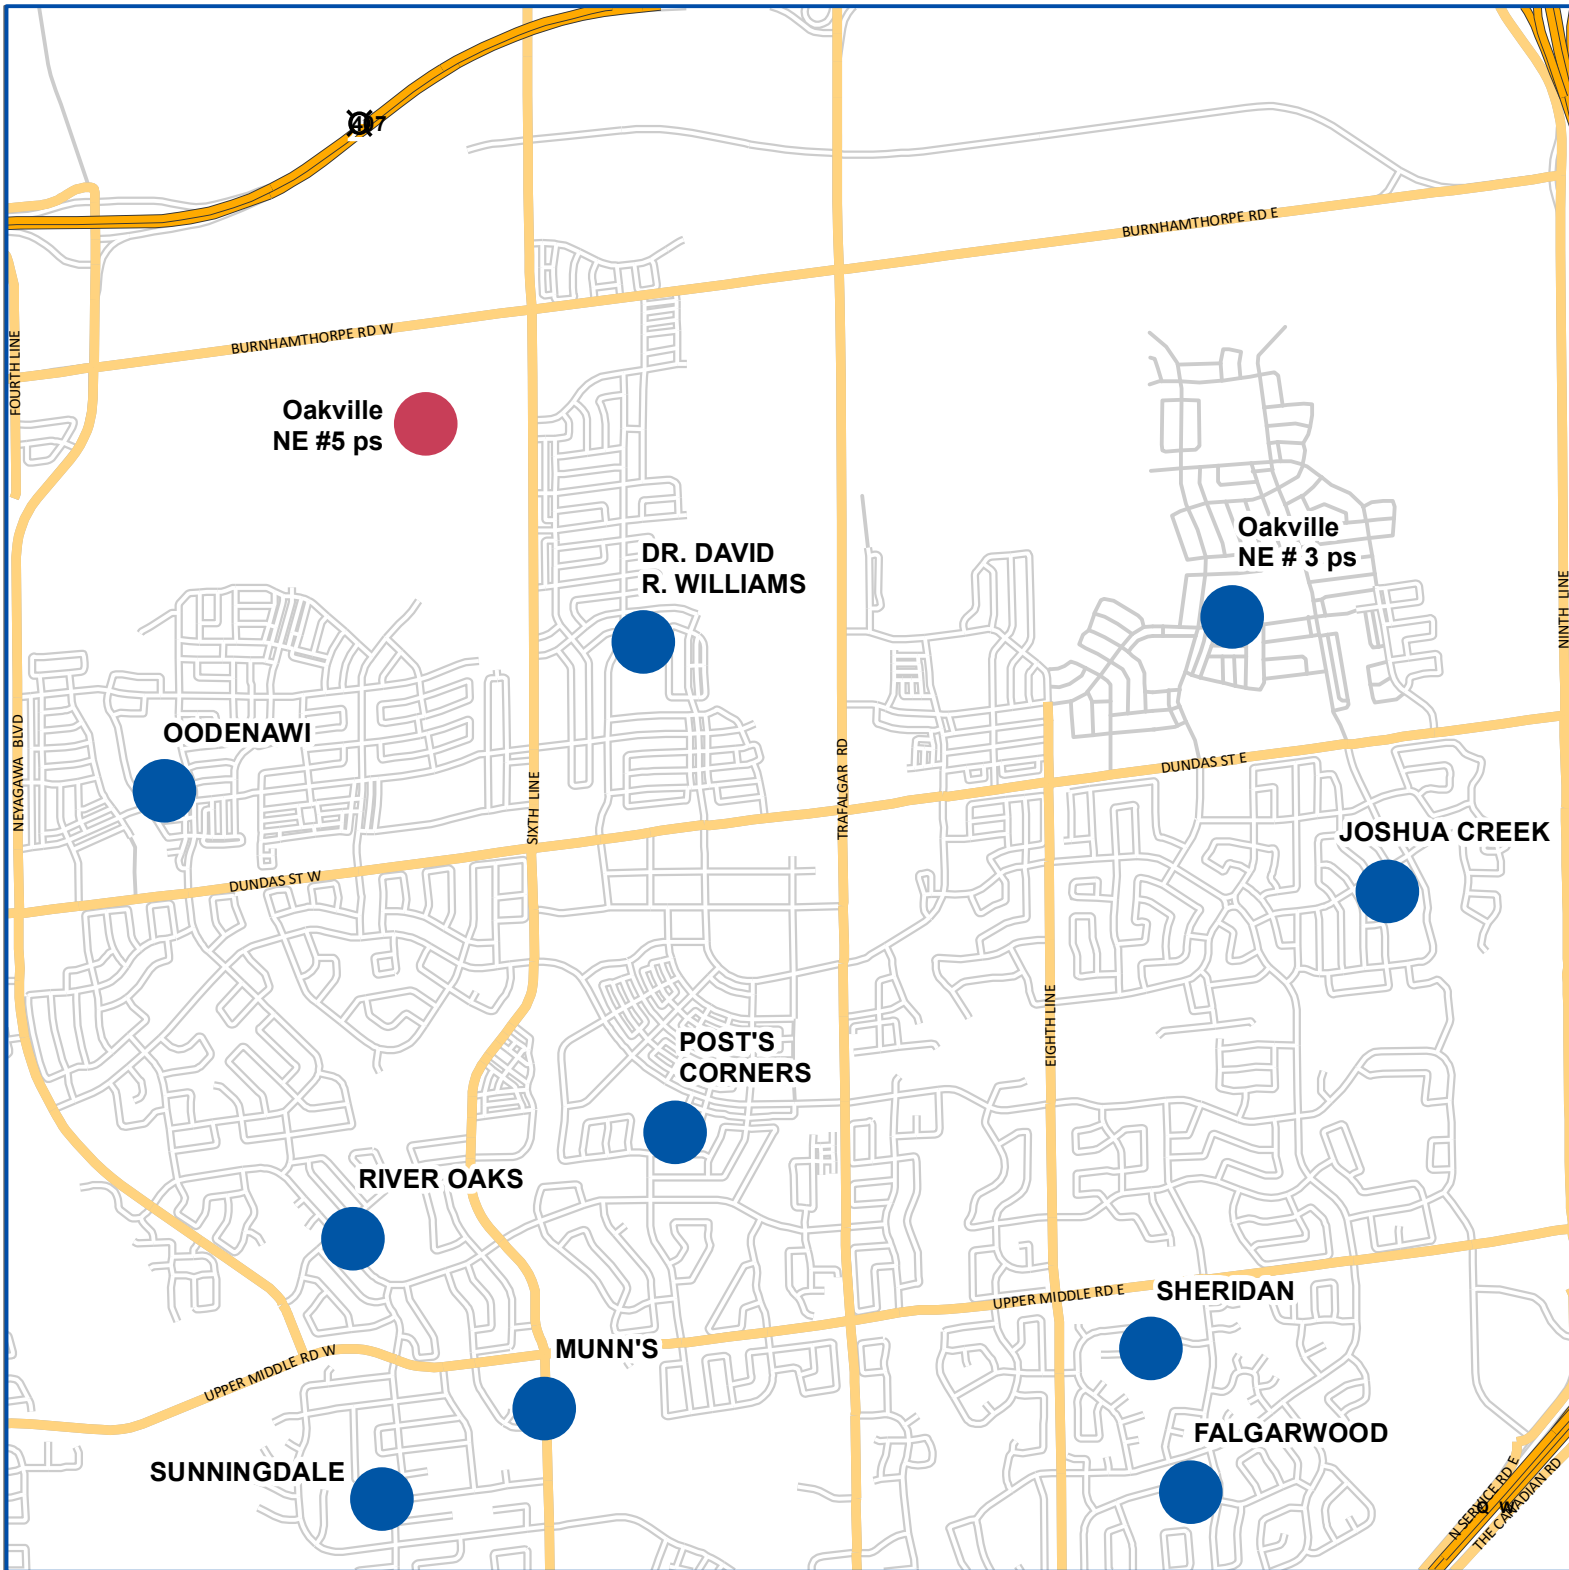

Oakville NE #5 ps

Location Map

The current street network was provided by the Regional Municipality of Halton and the Region assumes no responsibility or liability for its use or accuracy.

Proposed roads are subject to change.