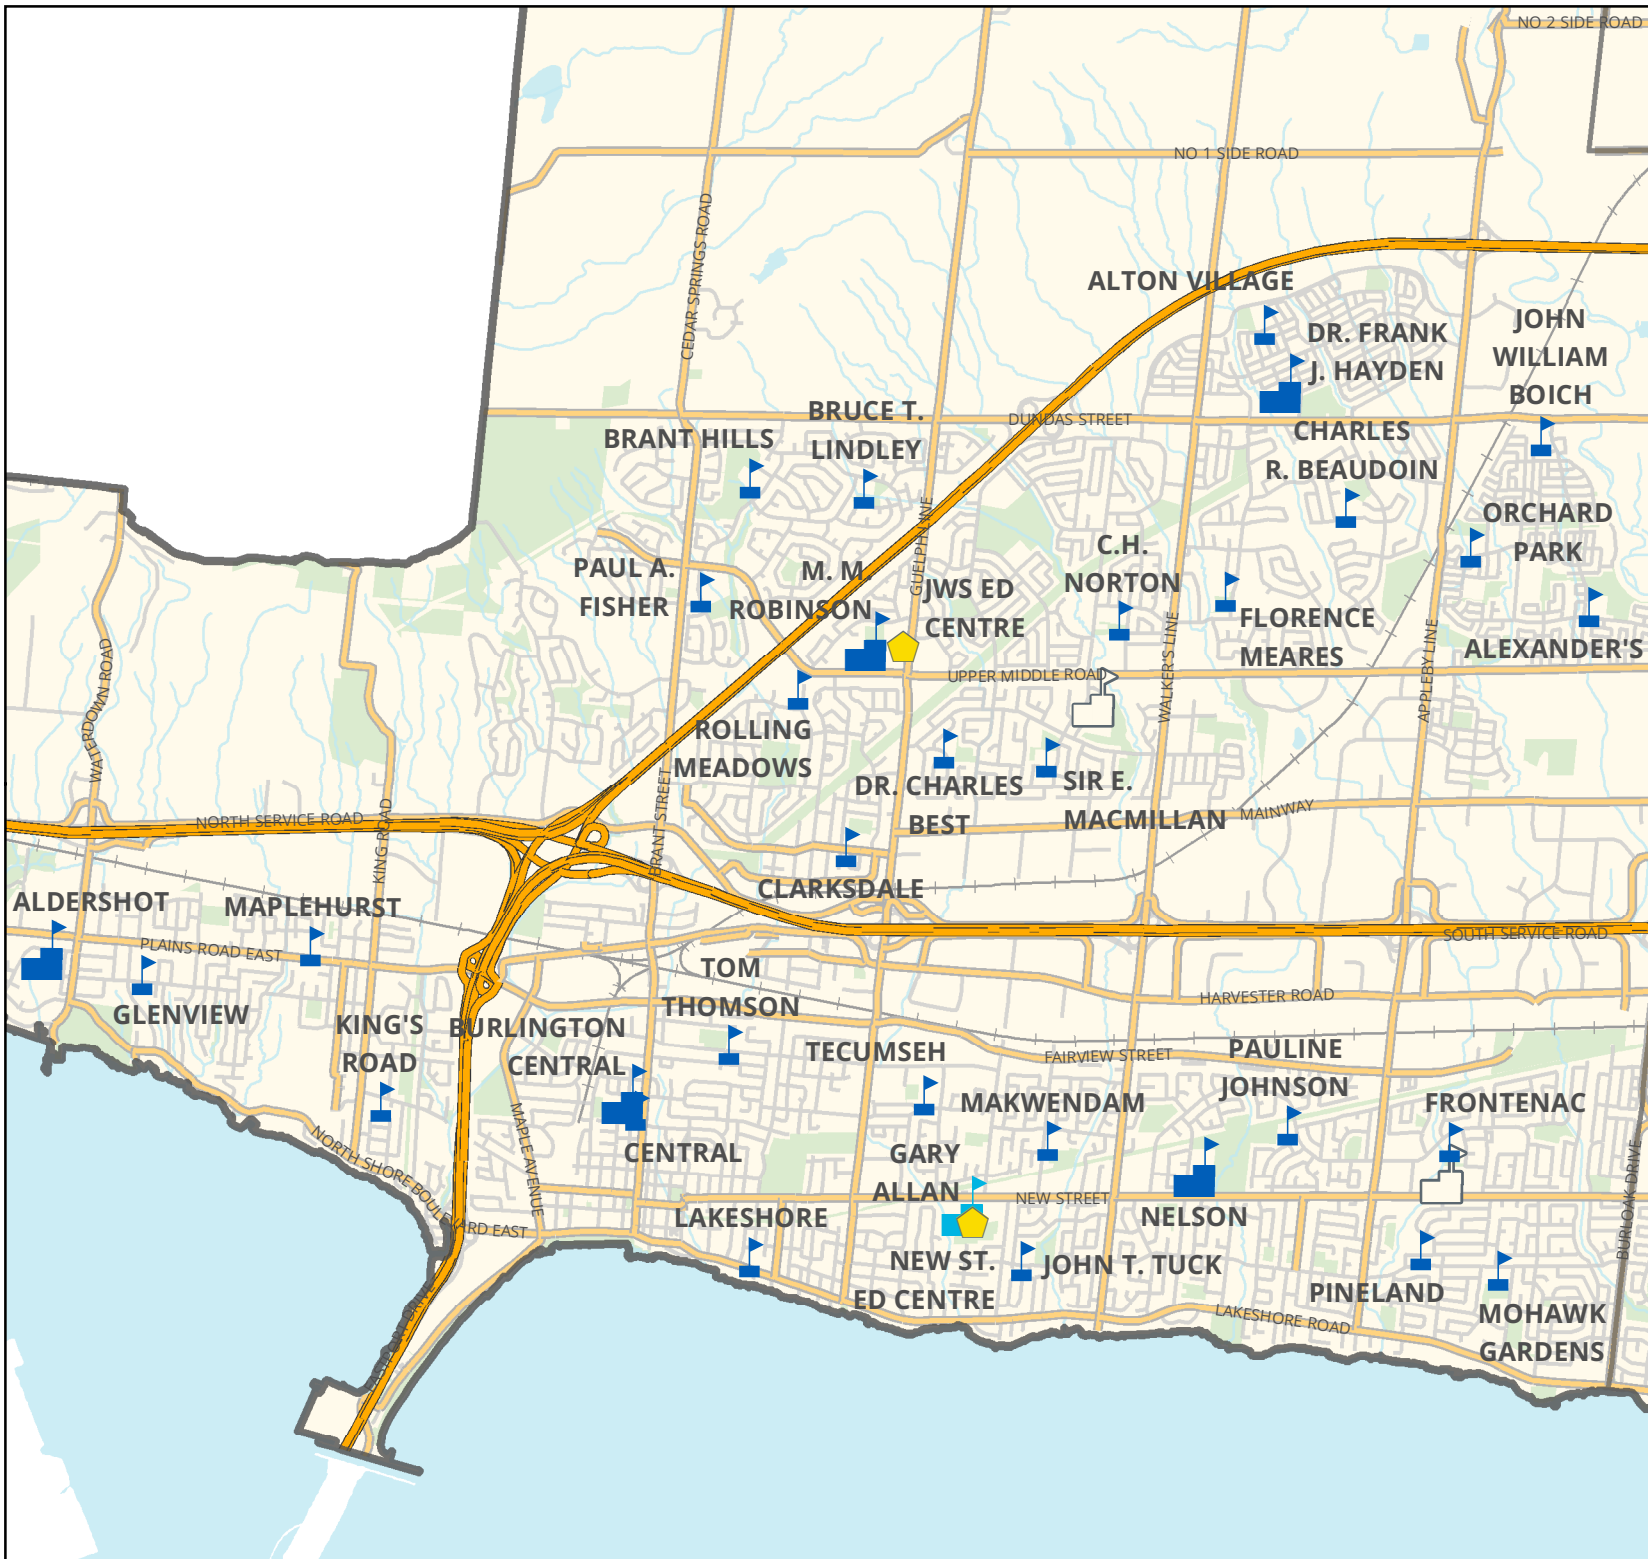

Halton District School Board Facilities

2021-2022 School Year

Burlington

Legend

- **Elementary Schools**
  - Active
- **Secondary Schools**
  - Active
  - Vocational or Adult Learning
  - Closed
- **Other Facilities**
  - Administrative