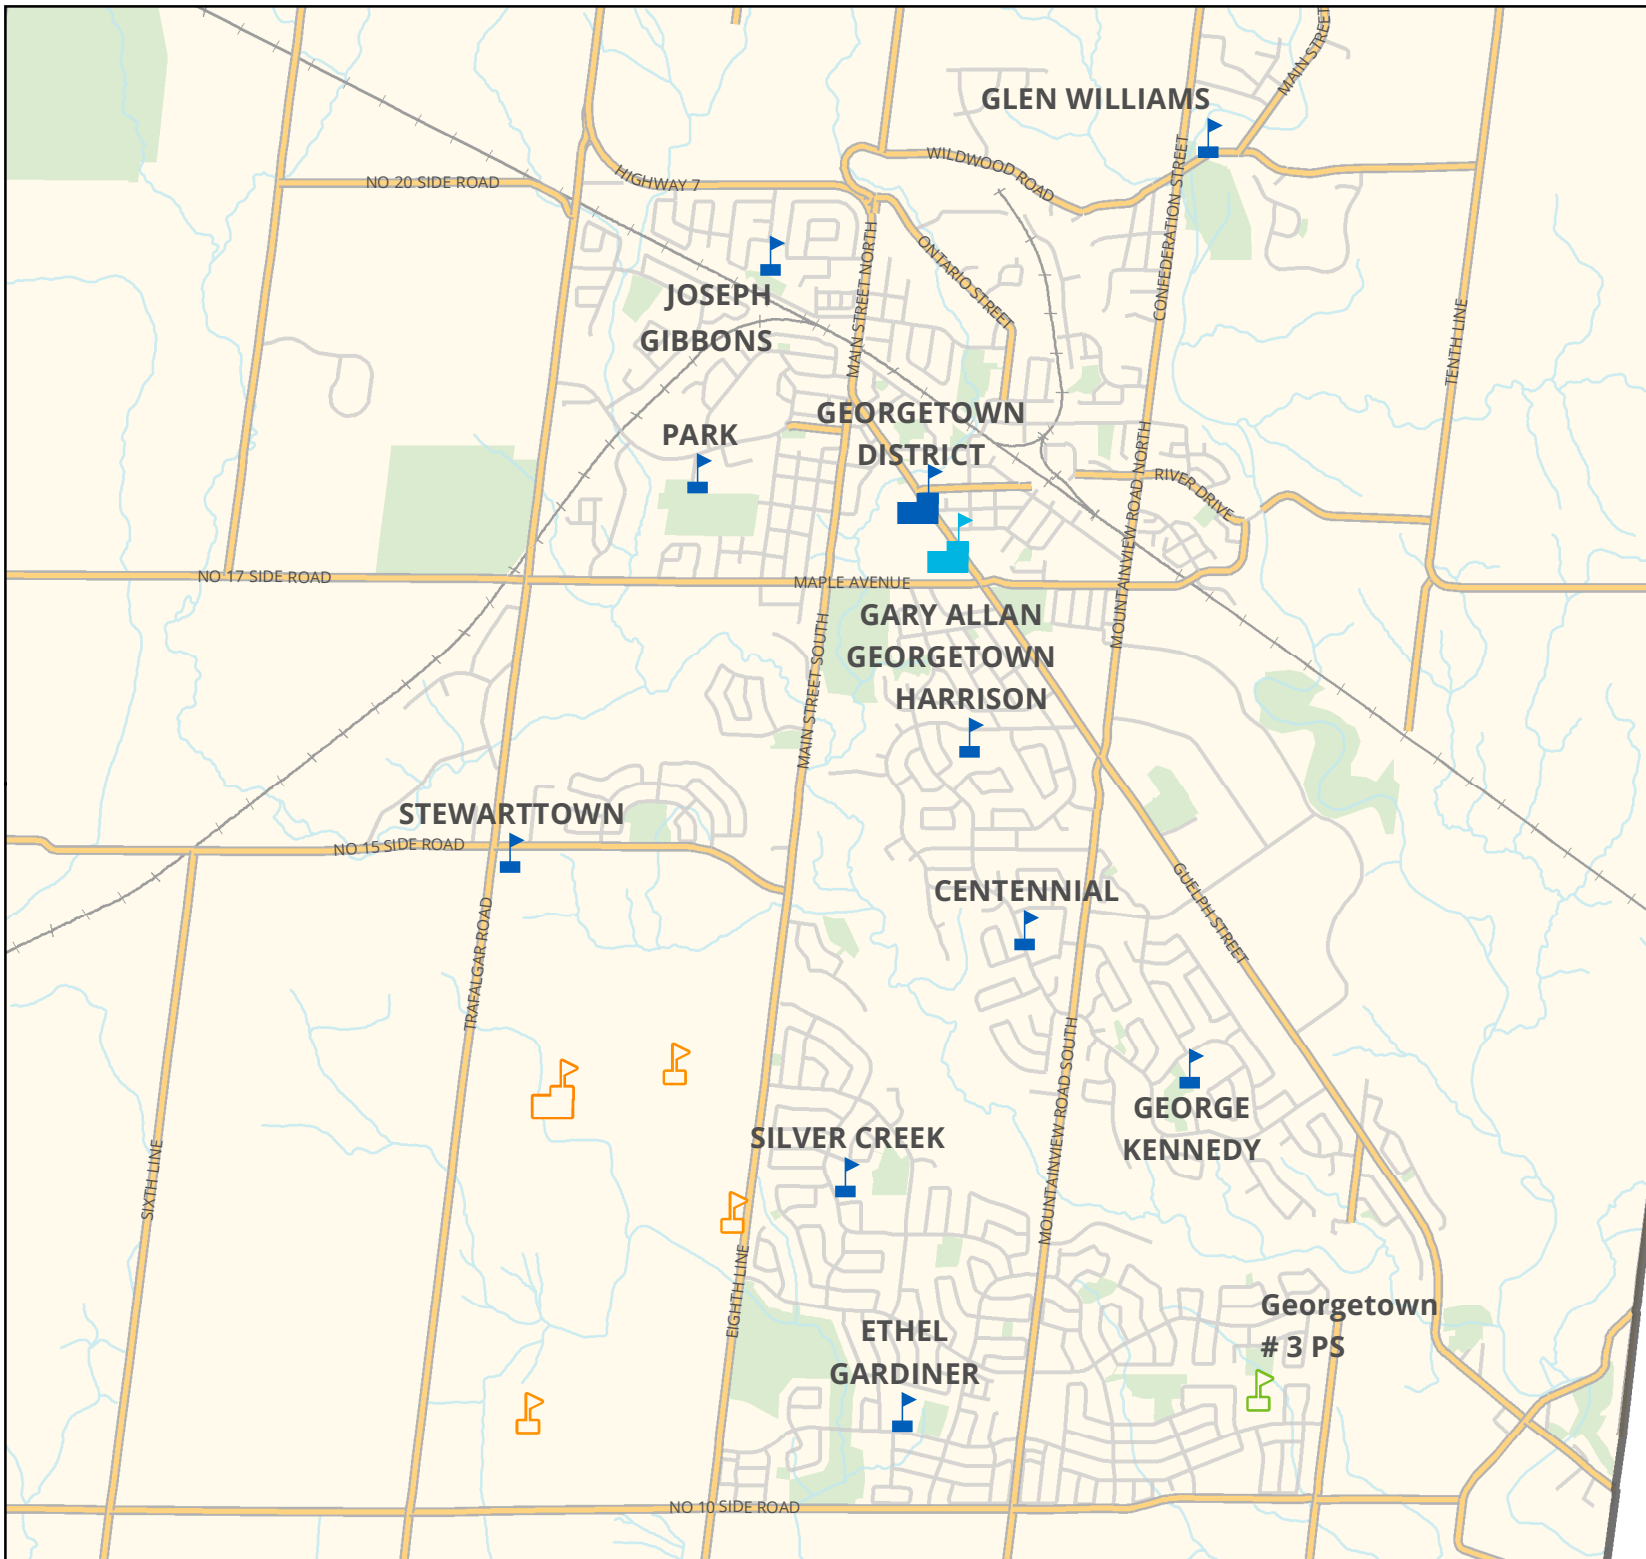

Halton District School Board Facilities
2021-2022 School Year

Georgetown

Legend

Elementary Schools

- Active
- Proposed
- Future (Speculative)

Secondary Schools

- Active
- Vocational or Adult Learning
- Future (Speculative)