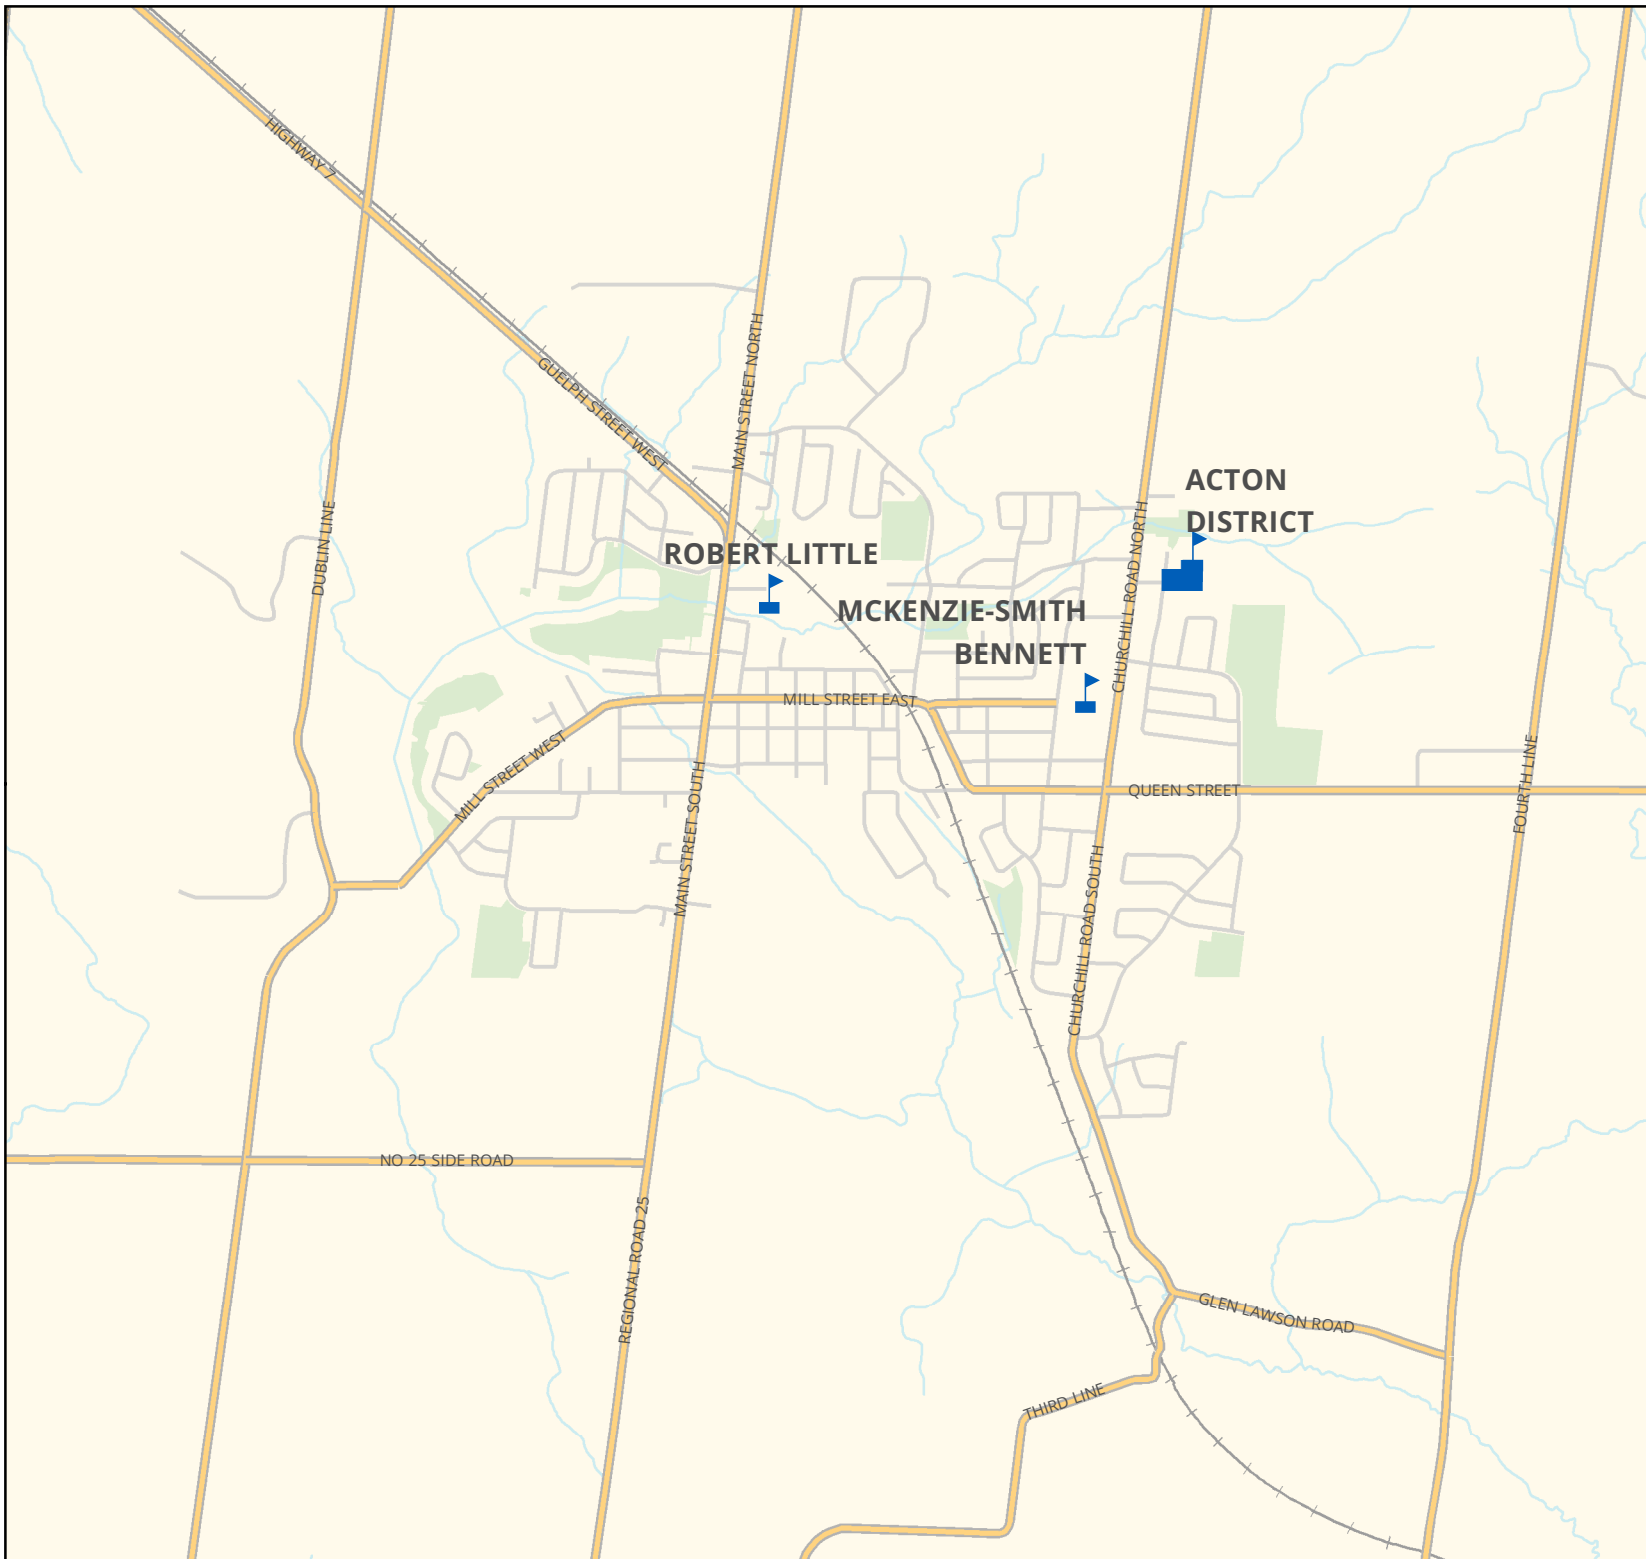

**Halton District
School Board Facilities**
2021-2022 School Year

Acton

Legend

Elementary Schools

Active

Secondary Schools

Active