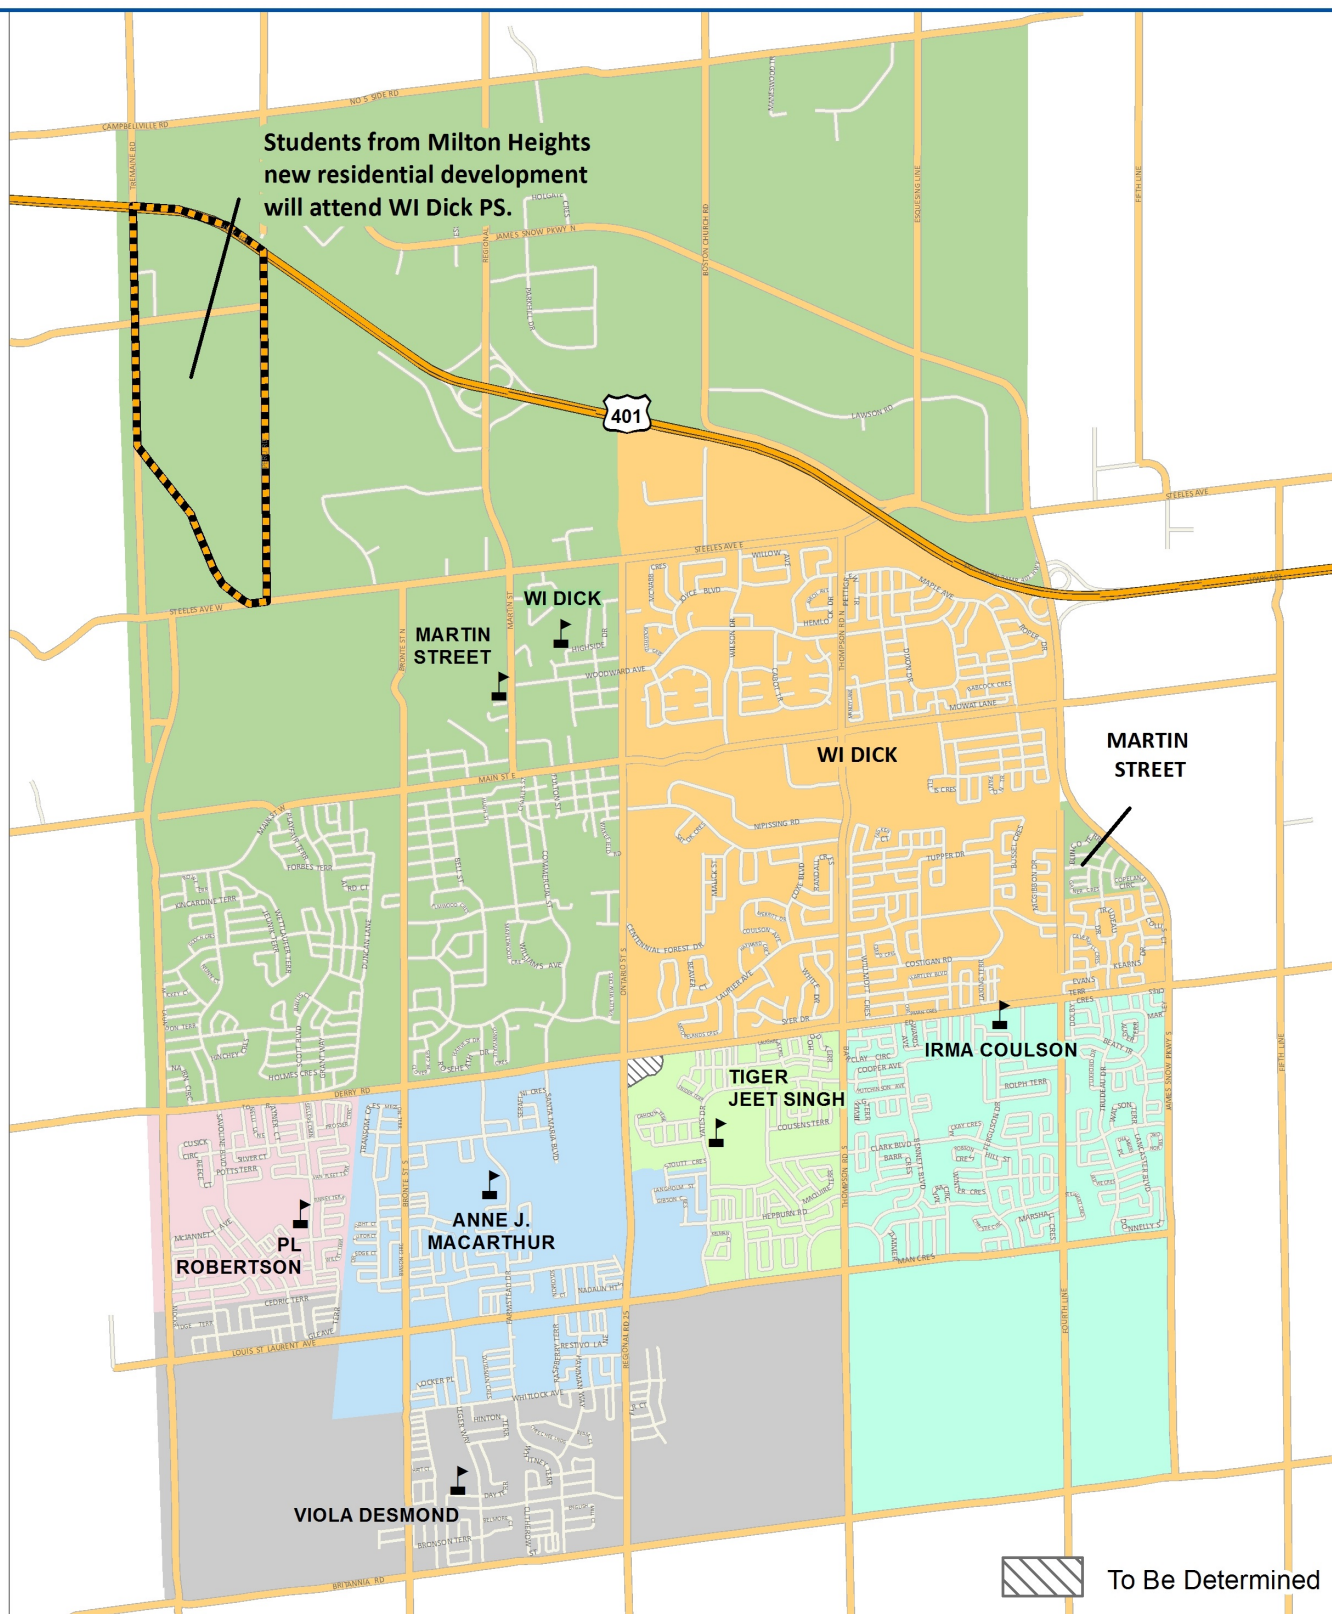

Boundaries are subject to change.