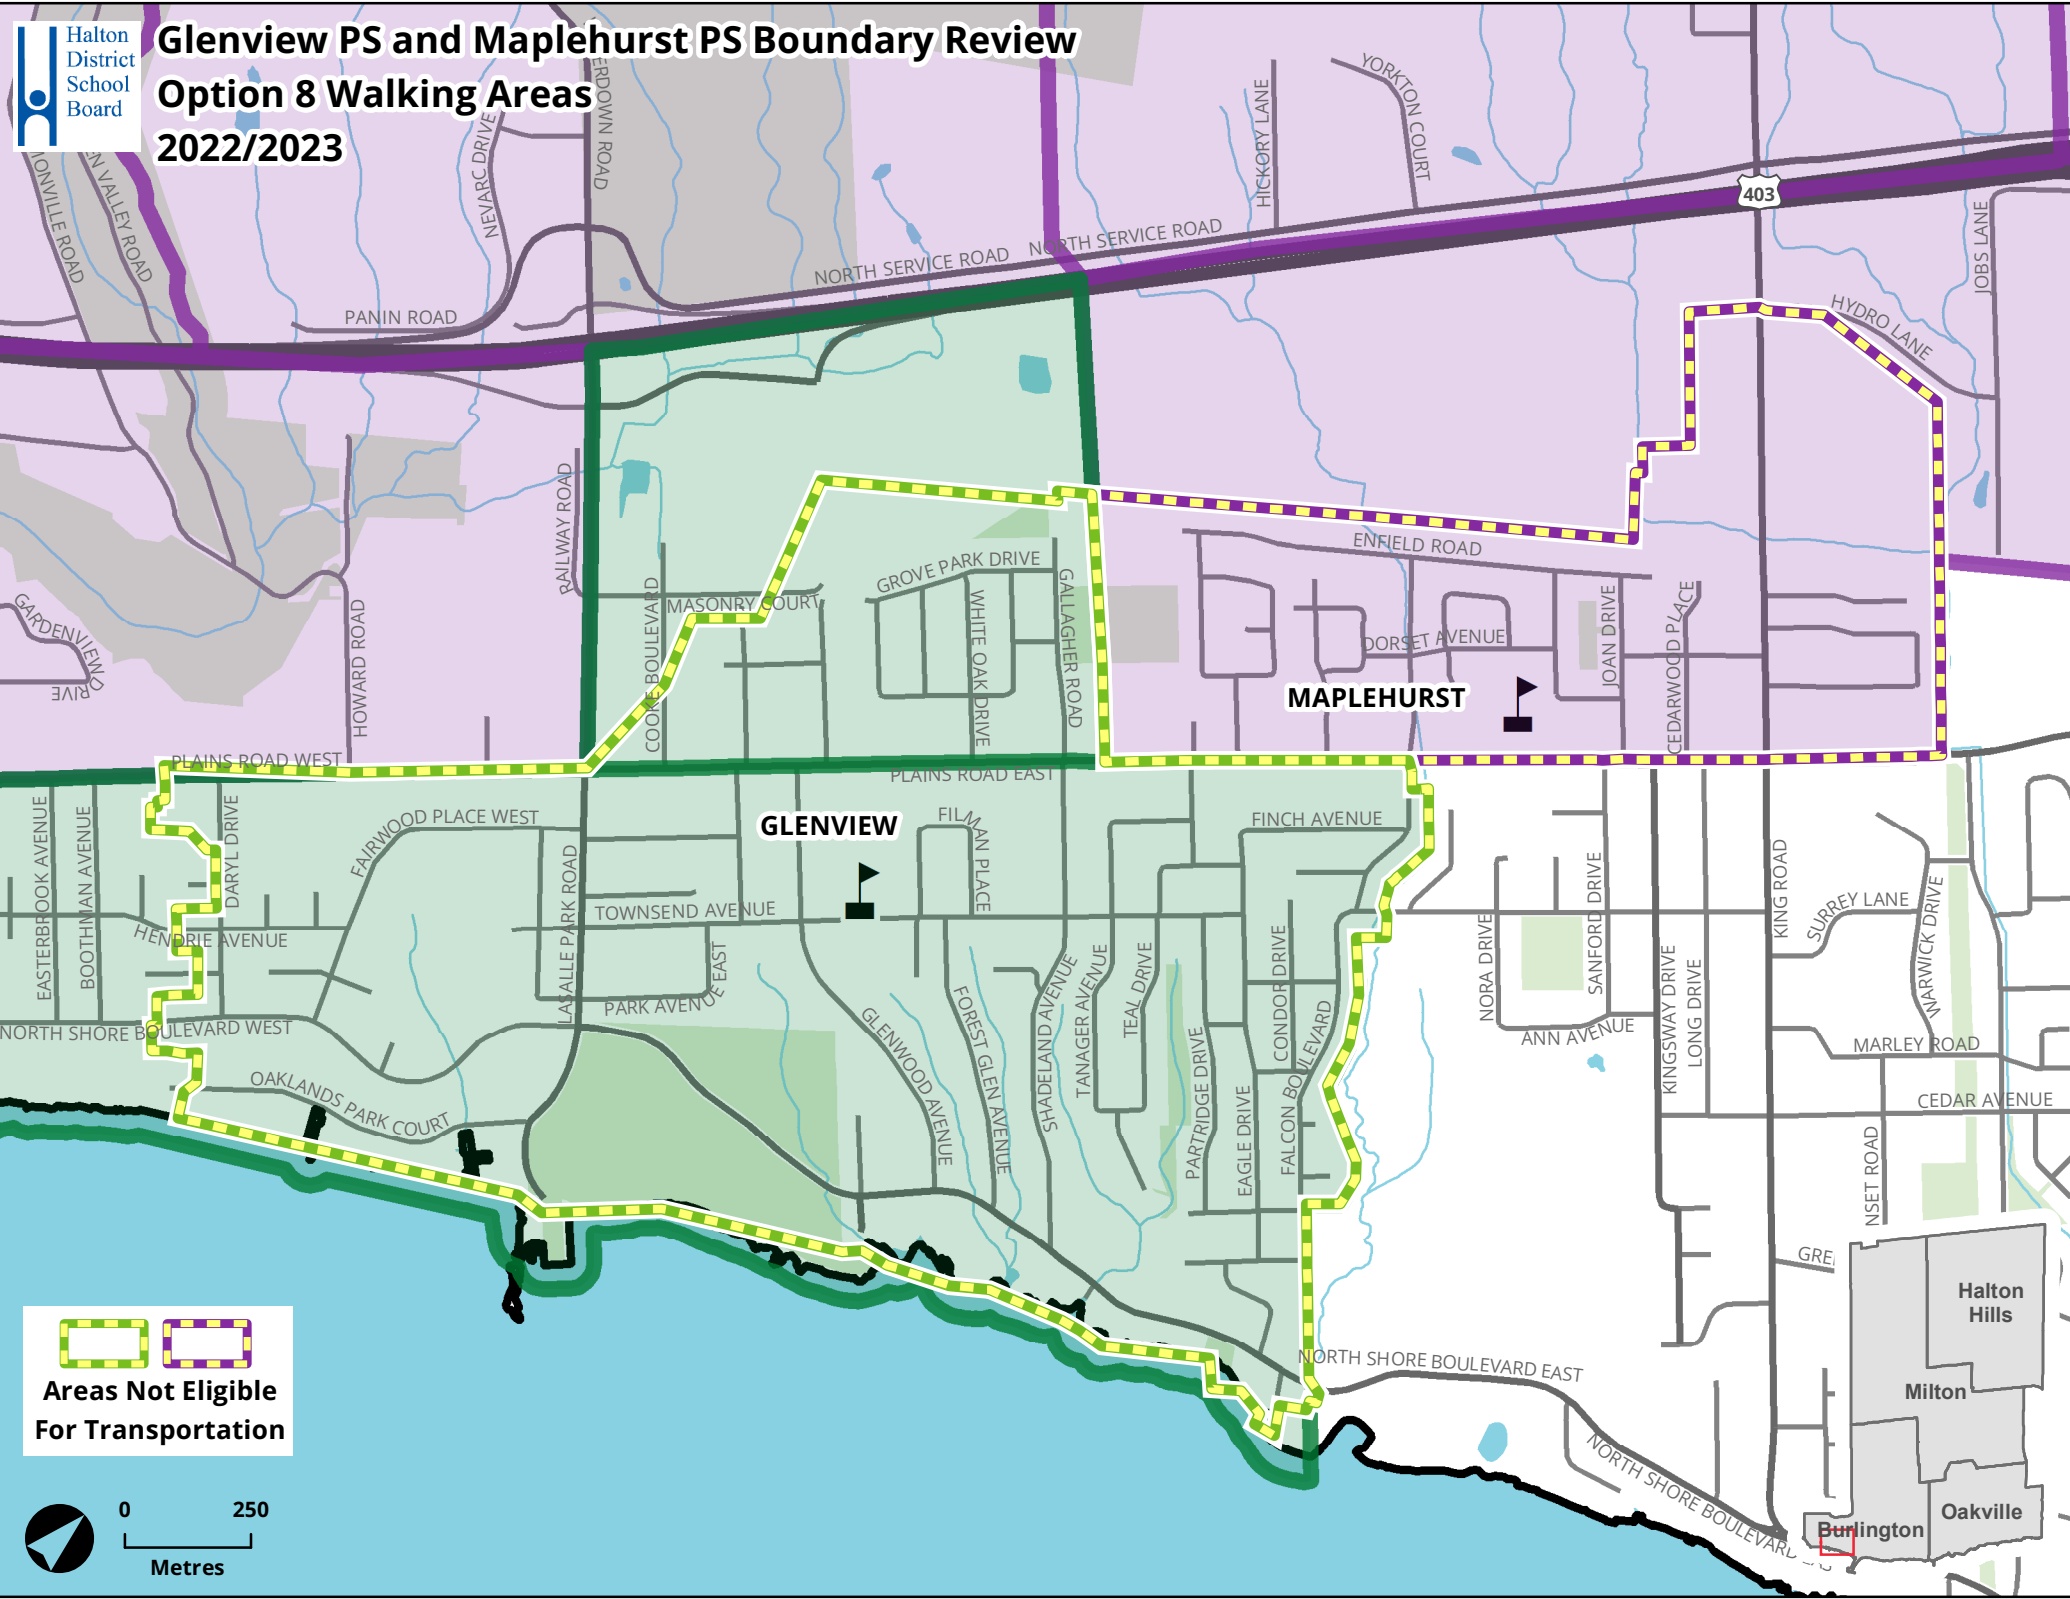

Glenview PS and Maplehurst PS Boundary Review

Option 4 Walking Areas

2022/2023

Glenview PS and Maplehurst PS Boundary Review

Option 5 Walking Areas

2022/2023

 
**Areas Not Eligible
For Transportation**

Glenview PS and Maplehurst PS Boundary Review

Option 6 Walking Areas

2022/2023

 
**Areas Not Eligible
 For Transportation**

Glenview PS and Maplehurst PS Boundary Review

Option 7 Walking Areas

2022/2023

 
**Areas Not Eligible
 For Transportation**

Halton Hills
 Milton
 Oakville
 Burlington

Glenview PS and Maplehurst PS Boundary Review

Option 8 Walking Areas

2022/2023

 
**Areas Not Eligible
For Transportation**

GLENVIEW

MAPLEHURST

403

Halton Hills

Milton

Oakville

Burlington

Maplehurst PS and Glenview PS boundary review map showing walking areas. Streets shown include: MONVILLE ROAD, VAN VALLEY ROAD, NEVARC DRIVE, ERDOWN ROAD, PANIN ROAD, NORTH SERVICE ROAD, YORKTON COURT, HICKORY LANE, JOBS LANE, HYDRO LANE, GARDENVIEW RIVE, HOWARD ROAD, RAILWAY ROAD, COOK'S BOULEVARD, MASONRY COURT, GROVE PARK DRIVE, WHITE OAK DRIVE, GALLAGHER ROAD, ENFIELD ROAD, DORSET AVENUE, JOAN DRIVE, CEDARWOOD PLACE, PLAINS ROAD WEST, PLAINS ROAD EAST, FILMANN PLACE, FINCH AVENUE, EASTERBROOK AVENUE, BOOTHMAN AVENUE, HENDRIE AVENUE, TOWNSEND AVENUE, LASALLE PARK ROAD, PARK AVENUE EAST, GLENWOOD AVENUE, FOREST GLEN AVENUE, SHADELAND AVENUE, TANAGER AVENUE, TEAL DRIVE, PARTRIDGE DRIVE, EAGLE DRIVE, FALCON BOULEVARD, CONDO DRIVE, NORAD AVENUE, SANFORD DRIVE, KING ROAD, SURREY LANE, WARWICK DRIVE, MARLEY ROAD, CEDAR AVENUE, OAKLANDS PARK COURT, NORTH SHORE BOULEVARD WEST, DARYL DRIVE, FAIRWOOD PLACE WEST, LASALLE PARK ROAD, PARK AVENUE EAST, GLENWOOD AVENUE, FOREST GLEN AVENUE, SHADELAND AVENUE, TANAGER AVENUE, TEAL DRIVE, PARTRIDGE DRIVE, EAGLE DRIVE, FALCON BOULEVARD, CONDO DRIVE, NORAD AVENUE, SANFORD DRIVE, KING ROAD, SURREY LANE, WARWICK DRIVE, MARLEY ROAD, CEDAR AVENUE, NORTH SHORE BOULEVARD EAST, NORTH SHORE BOULEVARD WEST.