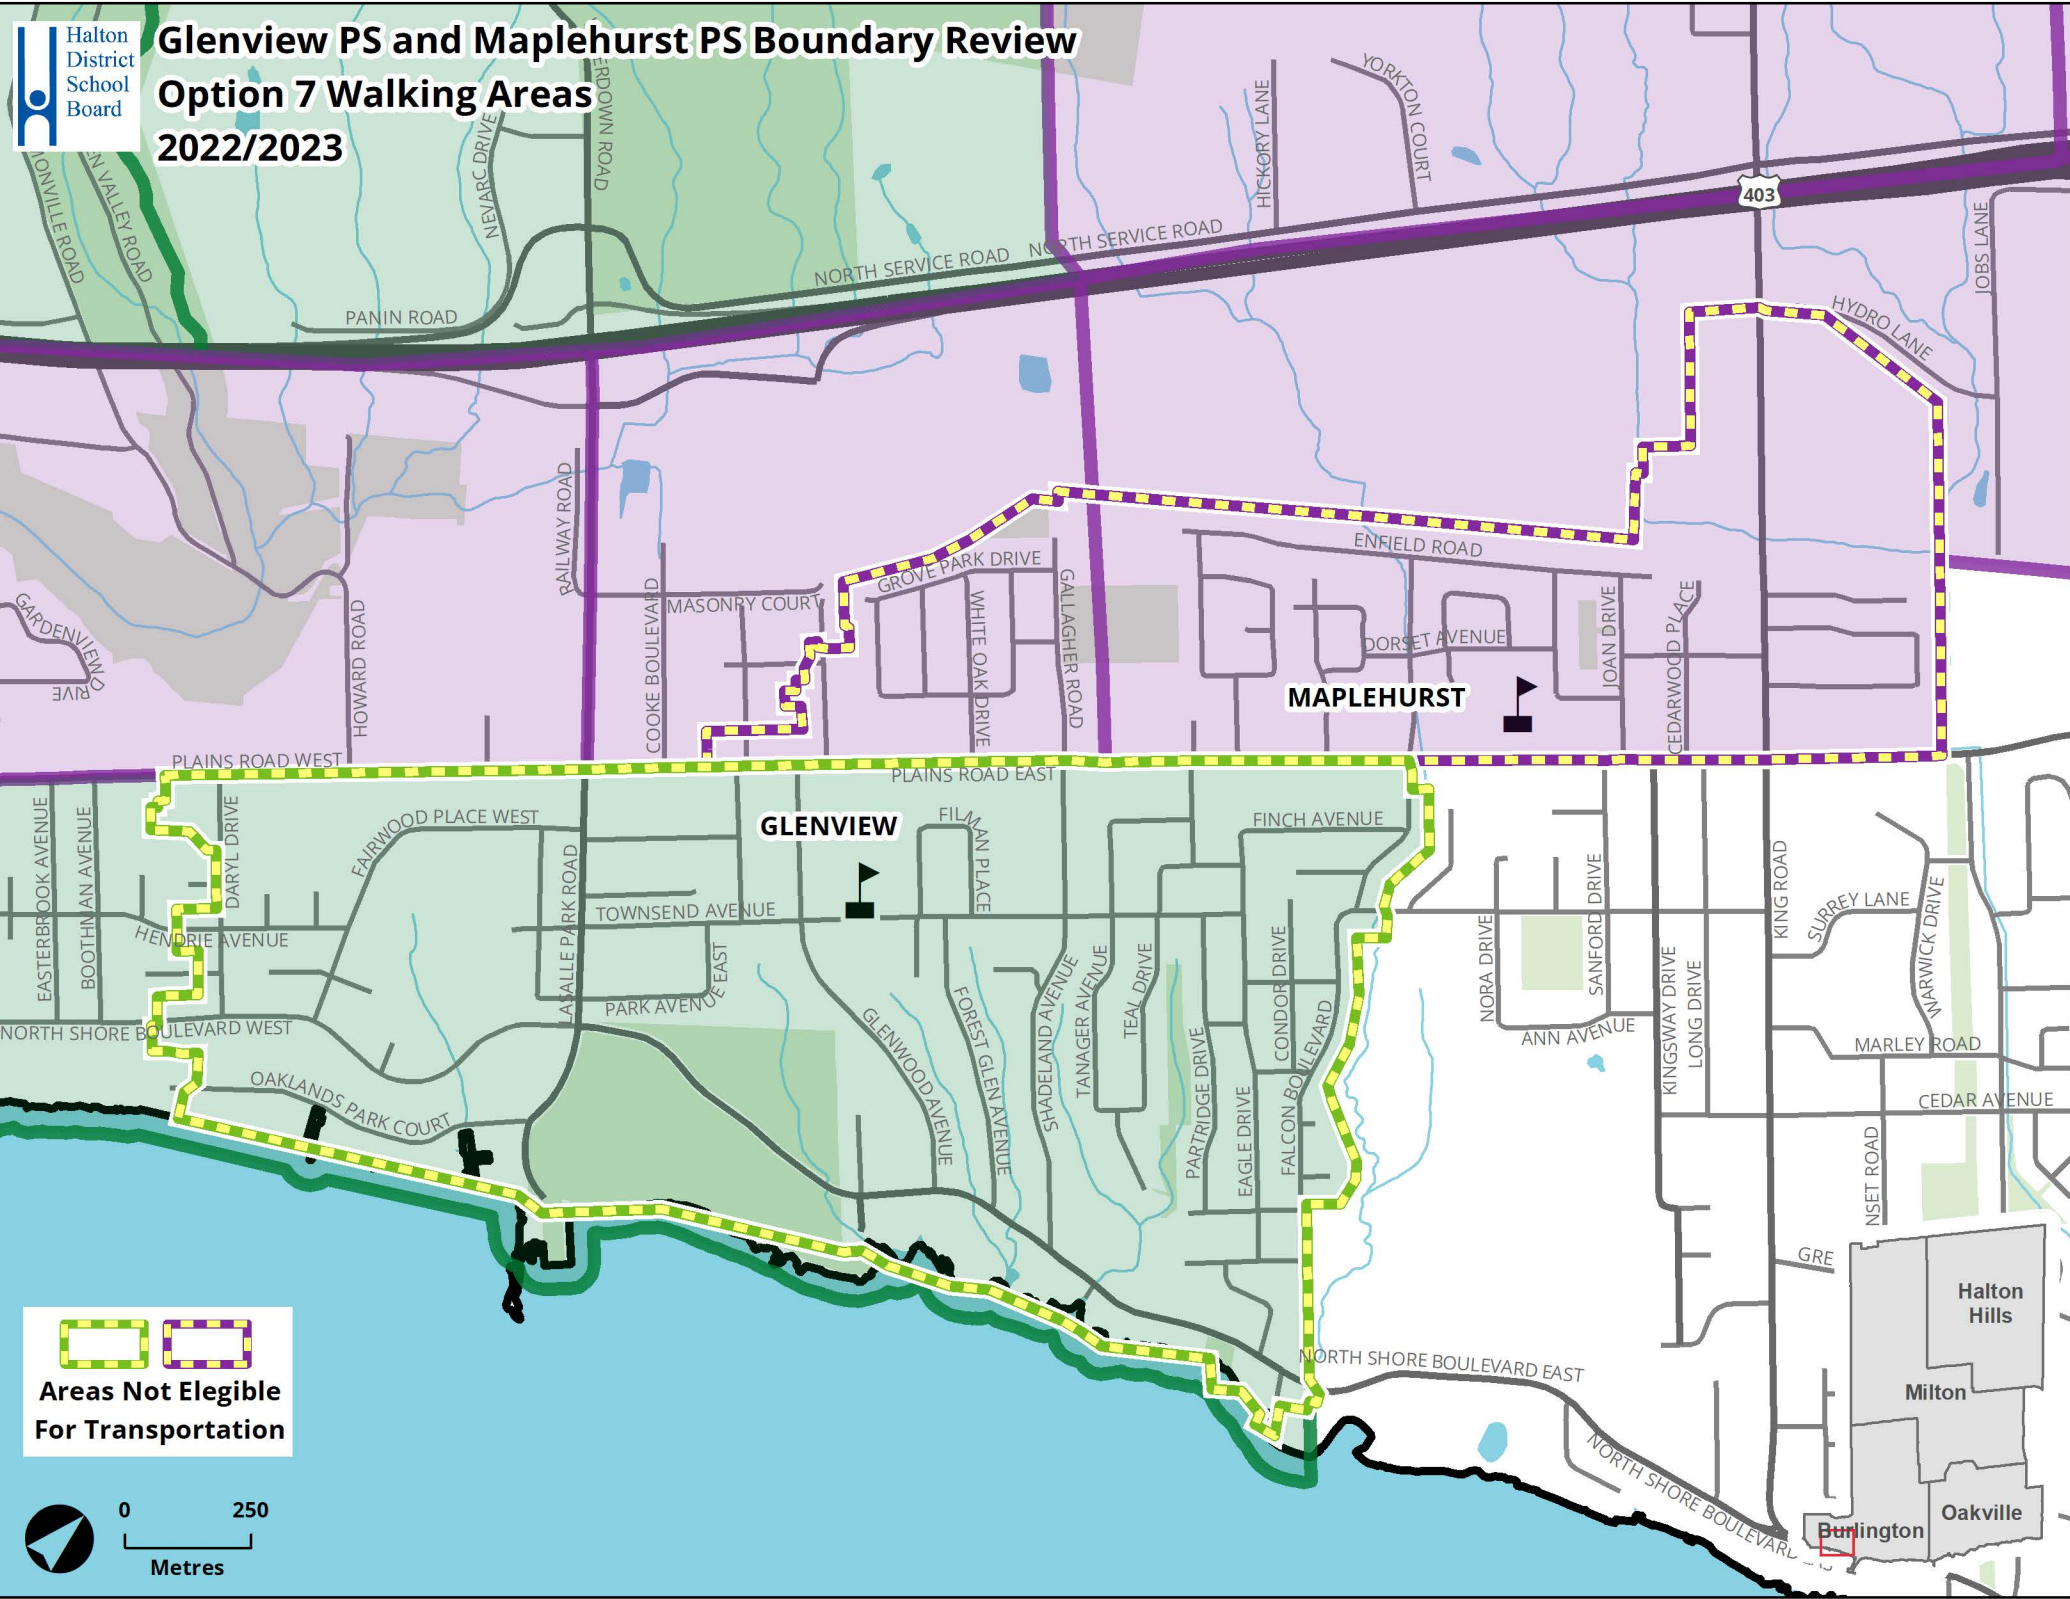

Glenview PS and Maplehurst PS Boundary Review

Option 4 Walking Areas

2022/2023

Glenview PS and Maplehurst PS Boundary Review

Option 5 Walking Areas

2022/2023

 
**Areas Not Eligible
For Transportation**

Glenview PS and Maplehurst PS Boundary Review

Option 6 Walking Areas

2022/2023

 
**Areas Not Eligible
 For Transportation**

Glenview PS and Maplehurst PS Boundary Review

Option 7 Walking Areas

2022/2023

 
**Areas Not Eligible
 For Transportation**

Halton Hills
 Milton
 Oakville
 Burlington

Glenview PS and Maplehurst PS Boundary Review

Option 8 Walking Areas

2022/2023

 
**Areas Not Eligible
For Transportation**

GLENVIEW

MAPLEHURST

403

Halton Hills

Milton

Oakville

Burlington

Maplehurst PS and Glenview PS boundary review map showing walking areas. Streets shown include: MONVILLE ROAD, VAN VALLEY ROAD, NEVARC DRIVE, ERDOWN ROAD, PANIN ROAD, NORTH SERVICE ROAD, YORKTON COURT, HICKORY LANE, JOBS LANE, HYDRO LANE, GARDENVIEW RIVE, HOWARD ROAD, RAILWAY ROAD, COOK'S BOULEVARD, MASONRY COURT, GROVE PARK DRIVE, WHITE OAK DRIVE, GALLAGHER ROAD, ENFIELD ROAD, DORSET AVENUE, JOAN DRIVE, CEDARWOOD PLACE, PLAINS ROAD WEST, PLAINS ROAD EAST, FILMANN PLACE, FINCH AVENUE, EASTERBROOK AVENUE, BOOTHMAN AVENUE, HENDRIE AVENUE, TOWNSEND AVENUE, LASALLE PARK ROAD, PARK AVENUE EAST, GLENWOOD AVENUE, FOREST GLEN AVENUE, SHADELAND AVENUE, TANAGER AVENUE, TEAL DRIVE, PARTRIDGE DRIVE, EAGLE DRIVE, FALCON BOULEVARD, CONDO DRIVE, NORAD AVENUE, SANFORD DRIVE, KING ROAD, SURREY LANE, WARWICK DRIVE, MARLEY ROAD, CEDAR AVENUE, OAKLANDS PARK COURT, NORTH SHORE BOULEVARD WEST, DARYL DRIVE, FAIRWOOD PLACE WEST, LASALLE PARK ROAD, PARK AVENUE EAST, GLENWOOD AVENUE, FOREST GLEN AVENUE, SHADELAND AVENUE, TANAGER AVENUE, TEAL DRIVE, PARTRIDGE DRIVE, EAGLE DRIVE, FALCON BOULEVARD, CONDO DRIVE, NORAD AVENUE, SANFORD DRIVE, KING ROAD, SURREY LANE, WARWICK DRIVE, MARLEY ROAD, CEDAR AVENUE, NORTH SHORE BOULEVARD EAST, NORTH SHORE BOULEVARD WEST.