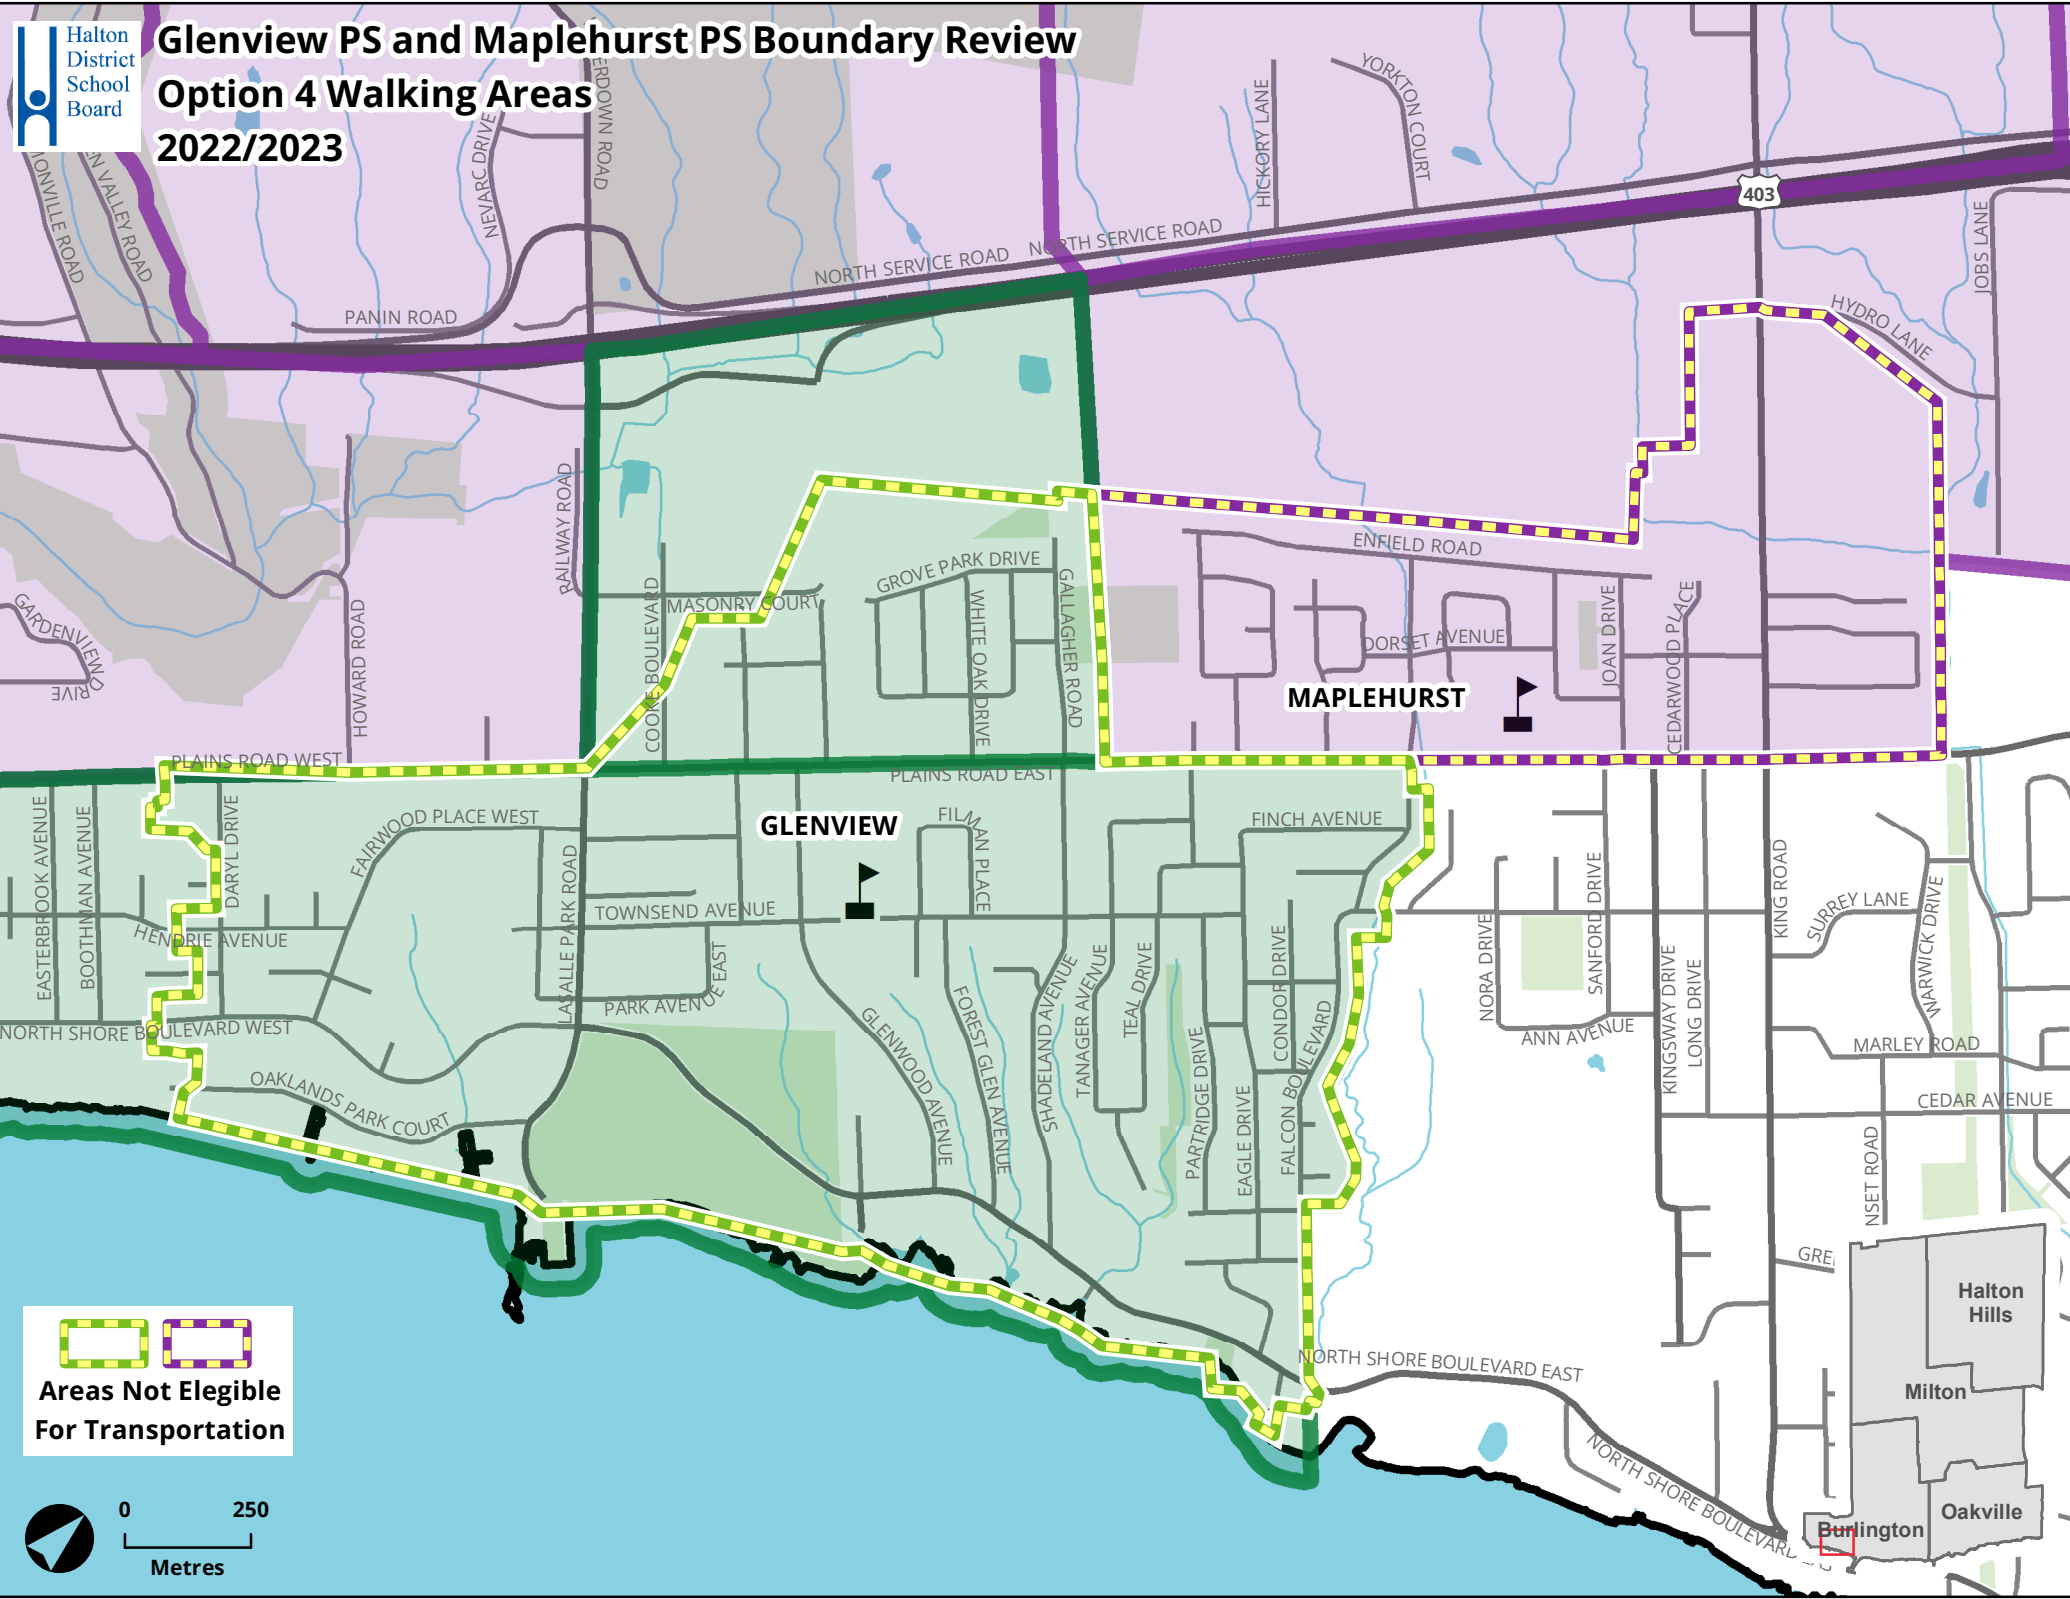

Glenview PS and Maplehurst PS Boundary Review

Option 4 Walking Areas

2022/2023

Glenview PS and Maplehurst PS Boundary Review

Option 5 Walking Areas

2022/2023

 
**Areas Not Eligible
For Transportation**

Glenview PS and Maplehurst PS Boundary Review

Option 6 Walking Areas

2022/2023

 
**Areas Not Eligible
 For Transportation**

Glenview PS and Maplehurst PS Boundary Review

Option 7 Walking Areas

2022/2023

 
**Areas Not Eligible
 For Transportation**

Halton Hills
 Milton
 Oakville
 Burlington

Glenview PS and Maplehurst PS Boundary Review

Option 8 Walking Areas

2022/2023

 
**Areas Not Eligible
For Transportation**

GLENVIEW

MAPLEHURST

403

Halton Hills

Milton

Oakville

Burlington

Maplehurst PS and Glenview PS boundary review map showing walking areas. Streets shown include: MONVILLE ROAD, VAN VALLEY ROAD, NEVARC DRIVE, ERDOWN ROAD, PANIN ROAD, NORTH SERVICE ROAD, YORKTON COURT, HICKORY LANE, JOBS LANE, HYDRO LANE, GARDENVIEW RIVE, HOWARD ROAD, RAILWAY ROAD, COOK'S BOULEVARD, MASONRY COURT, GROVE PARK DRIVE, WHITE OAK DRIVE, GALLAGHER ROAD, ENFIELD ROAD, DORSET AVENUE, JOAN DRIVE, CEDARWOOD PLACE, PLAINS ROAD WEST, PLAINS ROAD EAST, FILMANN PLACE, FINCH AVENUE, EASTERBROOK AVENUE, BOOTHMAN AVENUE, HENDRIE AVENUE, TOWNSEND AVENUE, LASALLE PARK ROAD, PARK AVENUE EAST, GLENWOOD AVENUE, FOREST GLEN AVENUE, SHADELAND AVENUE, TANAGER AVENUE, TEAL DRIVE, PARTRIDGE DRIVE, EAGLE DRIVE, FALCON BOULEVARD, CONDO DRIVE, NORAD AVENUE, SANFORD DRIVE, KING ROAD, SURREY LANE, WARWICK DRIVE, MARLEY ROAD, CEDAR AVENUE, OAKLANDS PARK COURT, NORTH SHORE BOULEVARD WEST, DARYL DRIVE, FAIRWOOD PLACE WEST, LASALLE PARK ROAD, PARK AVENUE EAST, GLENWOOD AVENUE, FOREST GLEN AVENUE, SHADELAND AVENUE, TANAGER AVENUE, TEAL DRIVE, PARTRIDGE DRIVE, EAGLE DRIVE, FALCON BOULEVARD, CONDO DRIVE, NORAD AVENUE, SANFORD DRIVE, KING ROAD, SURREY LANE, WARWICK DRIVE, MARLEY ROAD, CEDAR AVENUE, NORTH SHORE BOULEVARD EAST, NORTH SHORE BOULEVARD WEST.