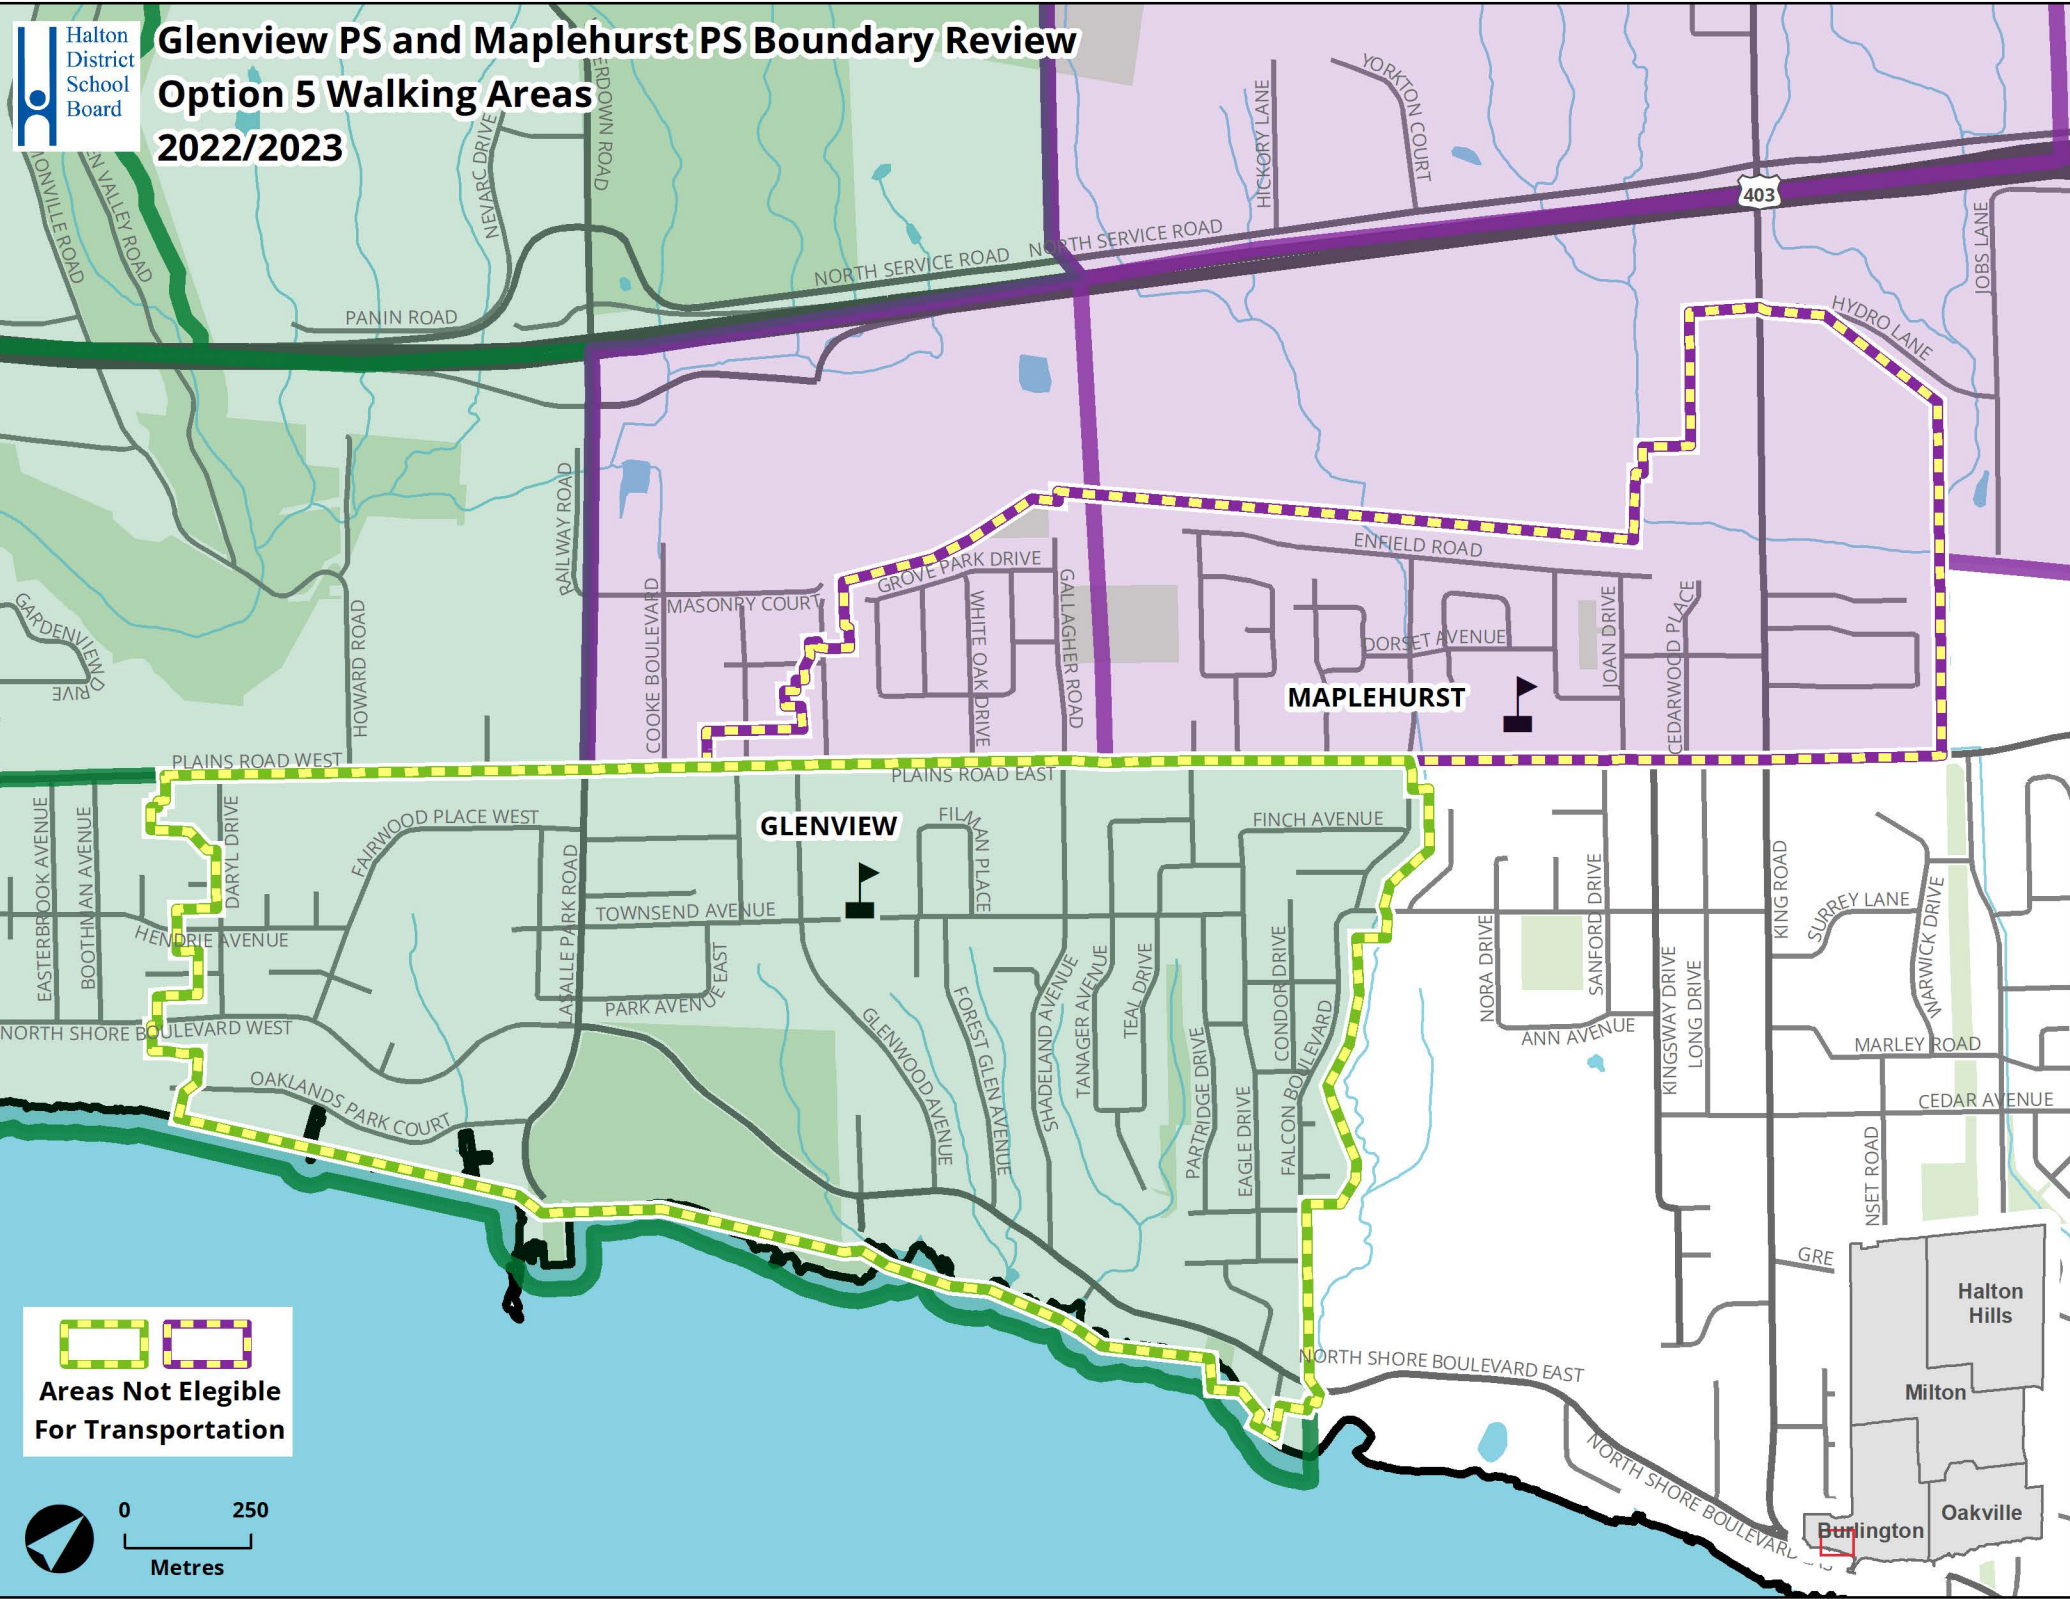

Glenview PS and Maplehurst PS Boundary Review

Option 4 Walking Areas

2022/2023

Glenview PS and Maplehurst PS Boundary Review

Option 5 Walking Areas

2022/2023

 
**Areas Not Eligible
For Transportation**

Glenview PS and Maplehurst PS Boundary Review

Option 6 Walking Areas

2022/2023

 
**Areas Not Eligible
 For Transportation**

Glenview PS and Maplehurst PS Boundary Review

Option 7 Walking Areas

2022/2023

 
**Areas Not Eligible
 For Transportation**

Halton Hills
 Milton
 Oakville
 Burlington

Glenview PS and Maplehurst PS Boundary Review

Option 8 Walking Areas

2022/2023

 
**Areas Not Eligible
For Transportation**

GLENVIEW

MAPLEHURST

403

Halton Hills

Milton

Oakville

Burlington

Maplehurst PS and Glenview PS boundary review map showing walking areas. Streets shown include: MONVILLE ROAD, VAN VALLEY ROAD, NEVARC DRIVE, ERDOWN ROAD, PANIN ROAD, NORTH SERVICE ROAD, YORKTON COURT, HICKORY LANE, JOBS LANE, HYDRO LANE, GARDENVIEW RIVE, HOWARD ROAD, RAILWAY ROAD, COOK'S BOULEVARD, MASONRY COURT, GROVE PARK DRIVE, WHITE OAK DRIVE, GALLAGHER ROAD, ENFIELD ROAD, DORSET AVENUE, JOAN DRIVE, CEDARWOOD PLACE, PLAINS ROAD WEST, PLAINS ROAD EAST, FILMANN PLACE, FINCH AVENUE, EASTERBROOK AVENUE, BOOTHMAN AVENUE, HENDRIE AVENUE, TOWNSEND AVENUE, LASALLE PARK ROAD, PARK AVENUE EAST, GLENWOOD AVENUE, FOREST GLEN AVENUE, SHADELAND AVENUE, TANAGER AVENUE, TEAL DRIVE, PARTRIDGE DRIVE, EAGLE DRIVE, FALCON BOULEVARD, CONDO DRIVE, NORAD AVENUE, SANFORD DRIVE, KING ROAD, SURREY LANE, WARWICK DRIVE, MARLEY ROAD, CEDAR AVENUE, OAKLANDS PARK COURT, NORTH SHORE BOULEVARD WEST, DARYL DRIVE, FAIRWOOD PLACE WEST, LASALLE PARK ROAD, PARK AVENUE EAST, GLENWOOD AVENUE, FOREST GLEN AVENUE, SHADELAND AVENUE, TANAGER AVENUE, TEAL DRIVE, PARTRIDGE DRIVE, EAGLE DRIVE, FALCON BOULEVARD, CONDO DRIVE, NORAD AVENUE, SANFORD DRIVE, KING ROAD, SURREY LANE, WARWICK DRIVE, MARLEY ROAD, CEDAR AVENUE, NORTH SHORE BOULEVARD EAST, NORTH SHORE BOULEVARD WEST.