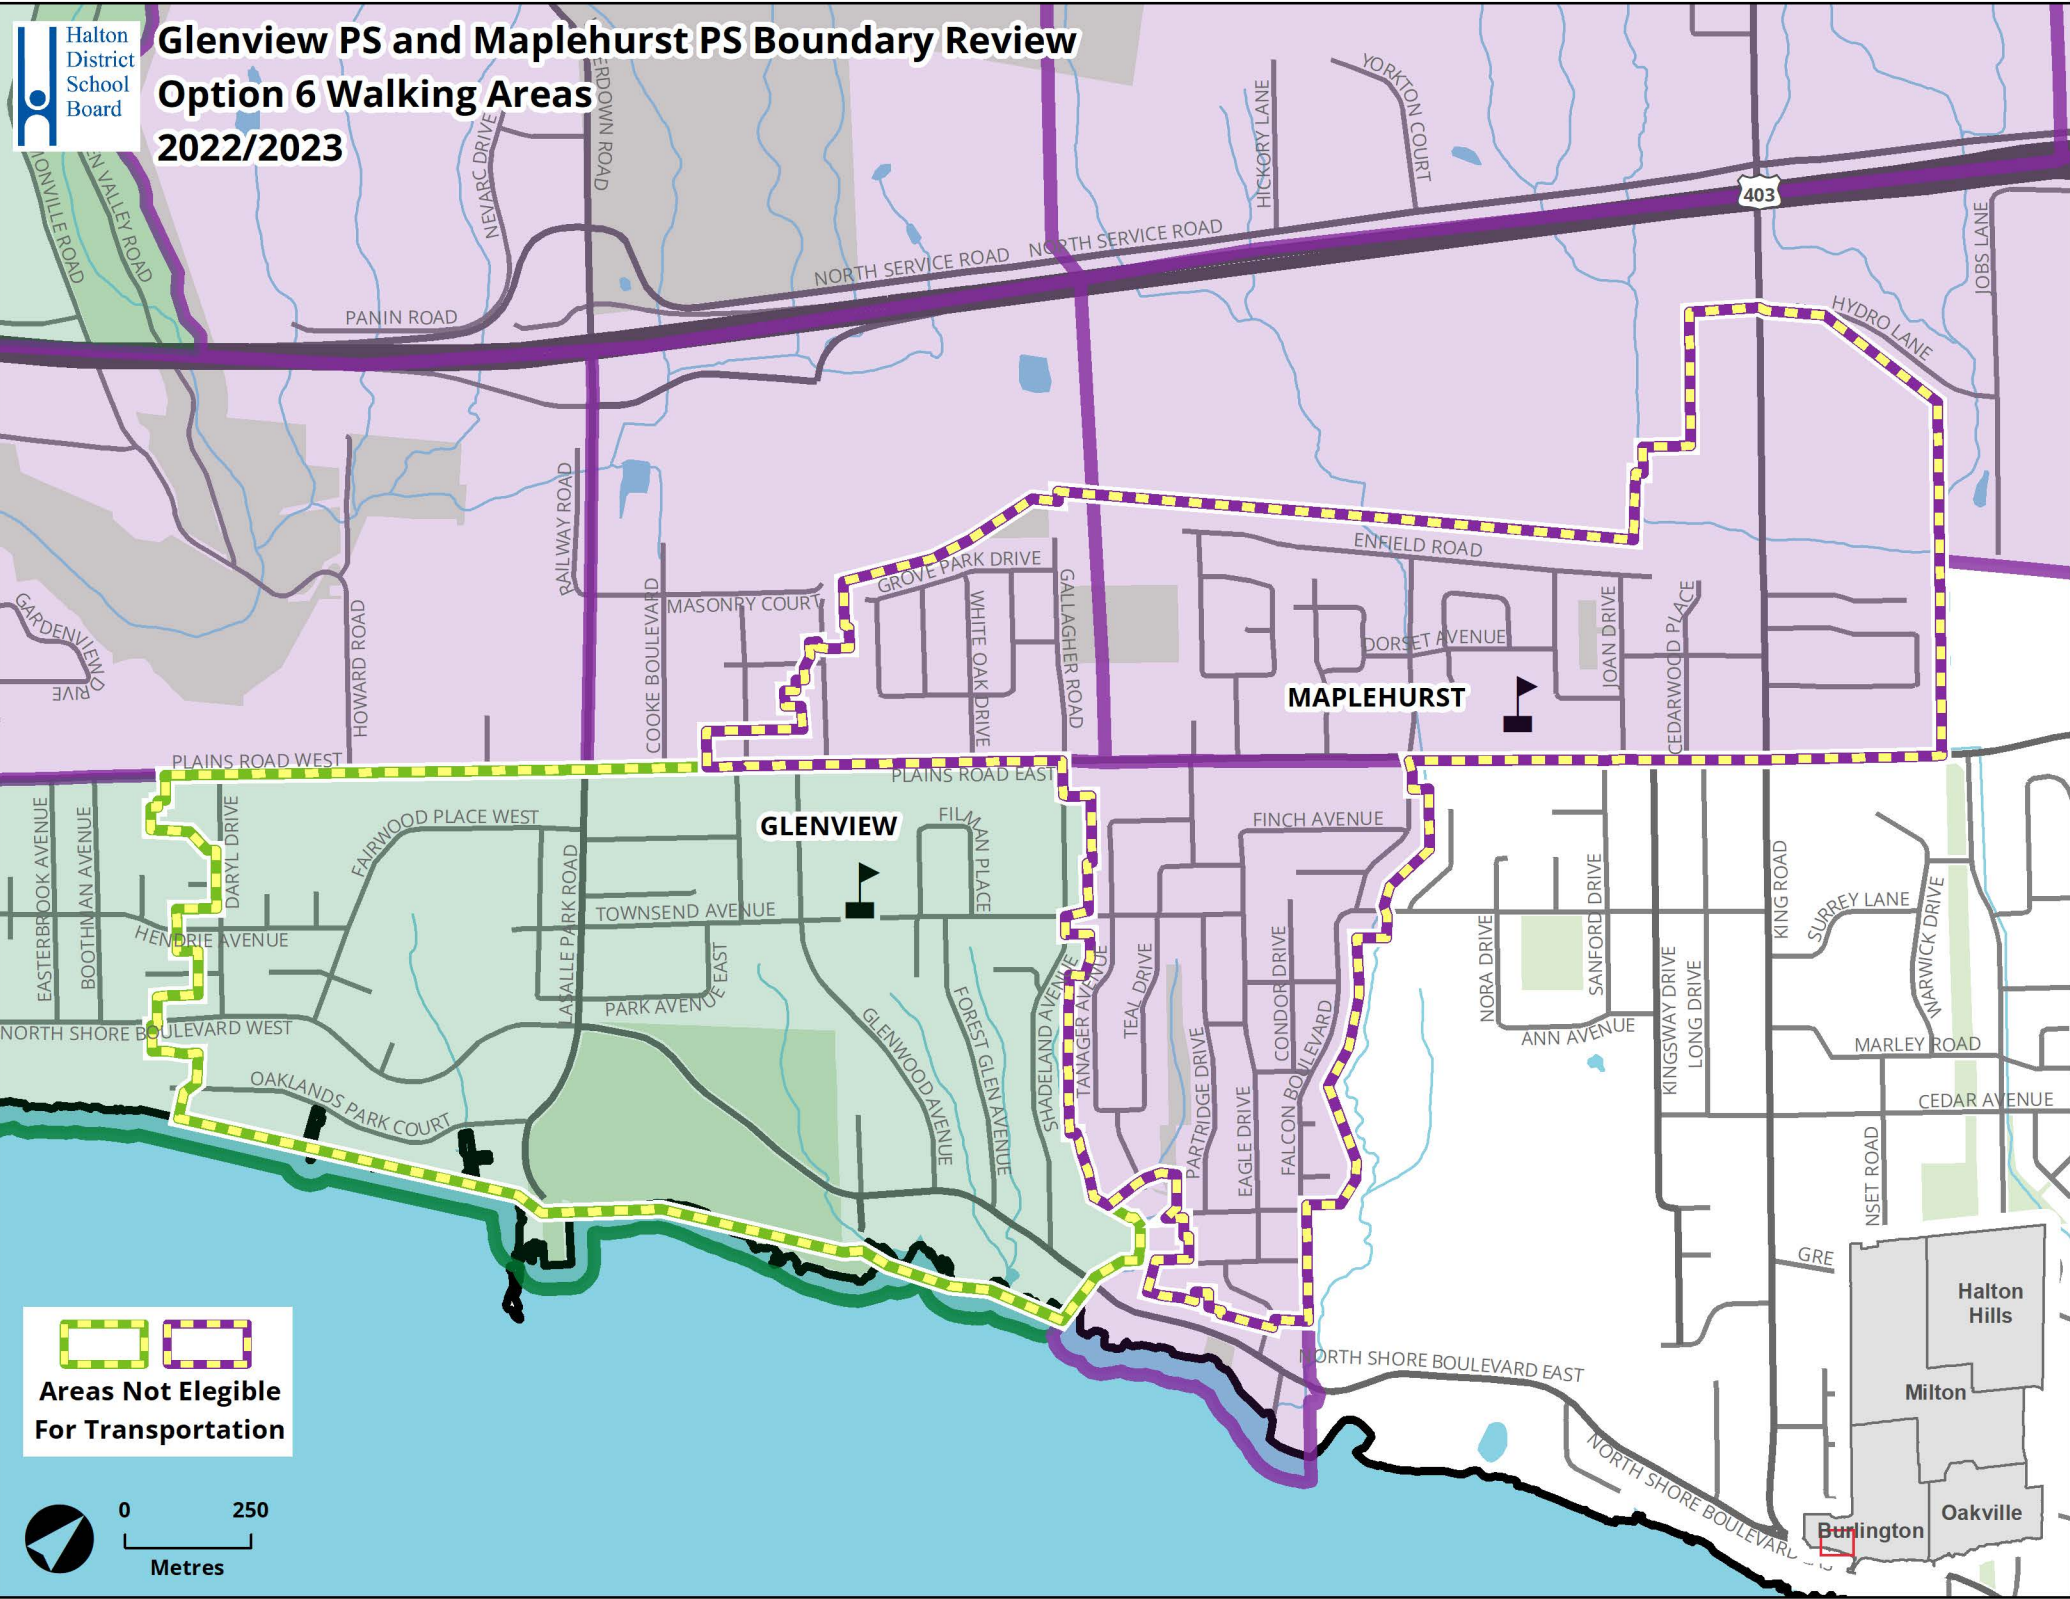

Glenview PS and Maplehurst PS Boundary Review

Option 4 Walking Areas

2022/2023

Glenview PS and Maplehurst PS Boundary Review

Option 5 Walking Areas

2022/2023

 
**Areas Not Eligible
For Transportation**

Glenview PS and Maplehurst PS Boundary Review

Option 6 Walking Areas

2022/2023

 
**Areas Not Eligible
 For Transportation**

Glenview PS and Maplehurst PS Boundary Review

Option 7 Walking Areas

2022/2023

 
**Areas Not Eligible
 For Transportation**

Halton Hills
 Milton
 Oakville
 Burlington

Glenview PS and Maplehurst PS Boundary Review

Option 8 Walking Areas

2022/2023

 
**Areas Not Eligible
For Transportation**

GLENVIEW

MAPLEHURST

403

Halton Hills

Milton

Oakville

Burlington

Maplehurst PS and Glenview PS boundary review map showing walking areas. Streets shown include: MONVILLE ROAD, VAN VALLEY ROAD, NEVARC DRIVE, ERDOWN ROAD, PANIN ROAD, NORTH SERVICE ROAD, YORKTON COURT, HICKORY LANE, JOBS LANE, HYDRO LANE, GARDENVIEW RIVE, HOWARD ROAD, RAILWAY ROAD, COOK'S BOULEVARD, MASONRY COURT, GROVE PARK DRIVE, WHITE OAK DRIVE, GALLAGHER ROAD, ENFIELD ROAD, DORSET AVENUE, JOAN DRIVE, CEDARWOOD PLACE, PLAINS ROAD WEST, PLAINS ROAD EAST, FILMANN PLACE, FINCH AVENUE, EASTERBROOK AVENUE, BOOTHMAN AVENUE, HENDRIE AVENUE, TOWNSEND AVENUE, LASALLE PARK ROAD, PARK AVENUE EAST, GLENWOOD AVENUE, FOREST GLEN AVENUE, SHADELAND AVENUE, TANAGER AVENUE, TEAL DRIVE, PARTRIDGE DRIVE, EAGLE DRIVE, FALCON BOULEVARD, CONDO DRIVE, NORAD AVENUE, SANFORD DRIVE, KING ROAD, SURREY LANE, WARWICK DRIVE, MARLEY ROAD, CEDAR AVENUE, OAKLANDS PARK COURT, NORTH SHORE BOULEVARD WEST, DARYL DRIVE, FAIRWOOD PLACE WEST, LASALLE PARK ROAD, PARK AVENUE EAST, GLENWOOD AVENUE, FOREST GLEN AVENUE, SHADELAND AVENUE, TANAGER AVENUE, TEAL DRIVE, PARTRIDGE DRIVE, EAGLE DRIVE, FALCON BOULEVARD, CONDO DRIVE, NORAD AVENUE, SANFORD DRIVE, KING ROAD, SURREY LANE, WARWICK DRIVE, MARLEY ROAD, CEDAR AVENUE, NORTH SHORE BOULEVARD EAST, NORTH SHORE BOULEVARD WEST.