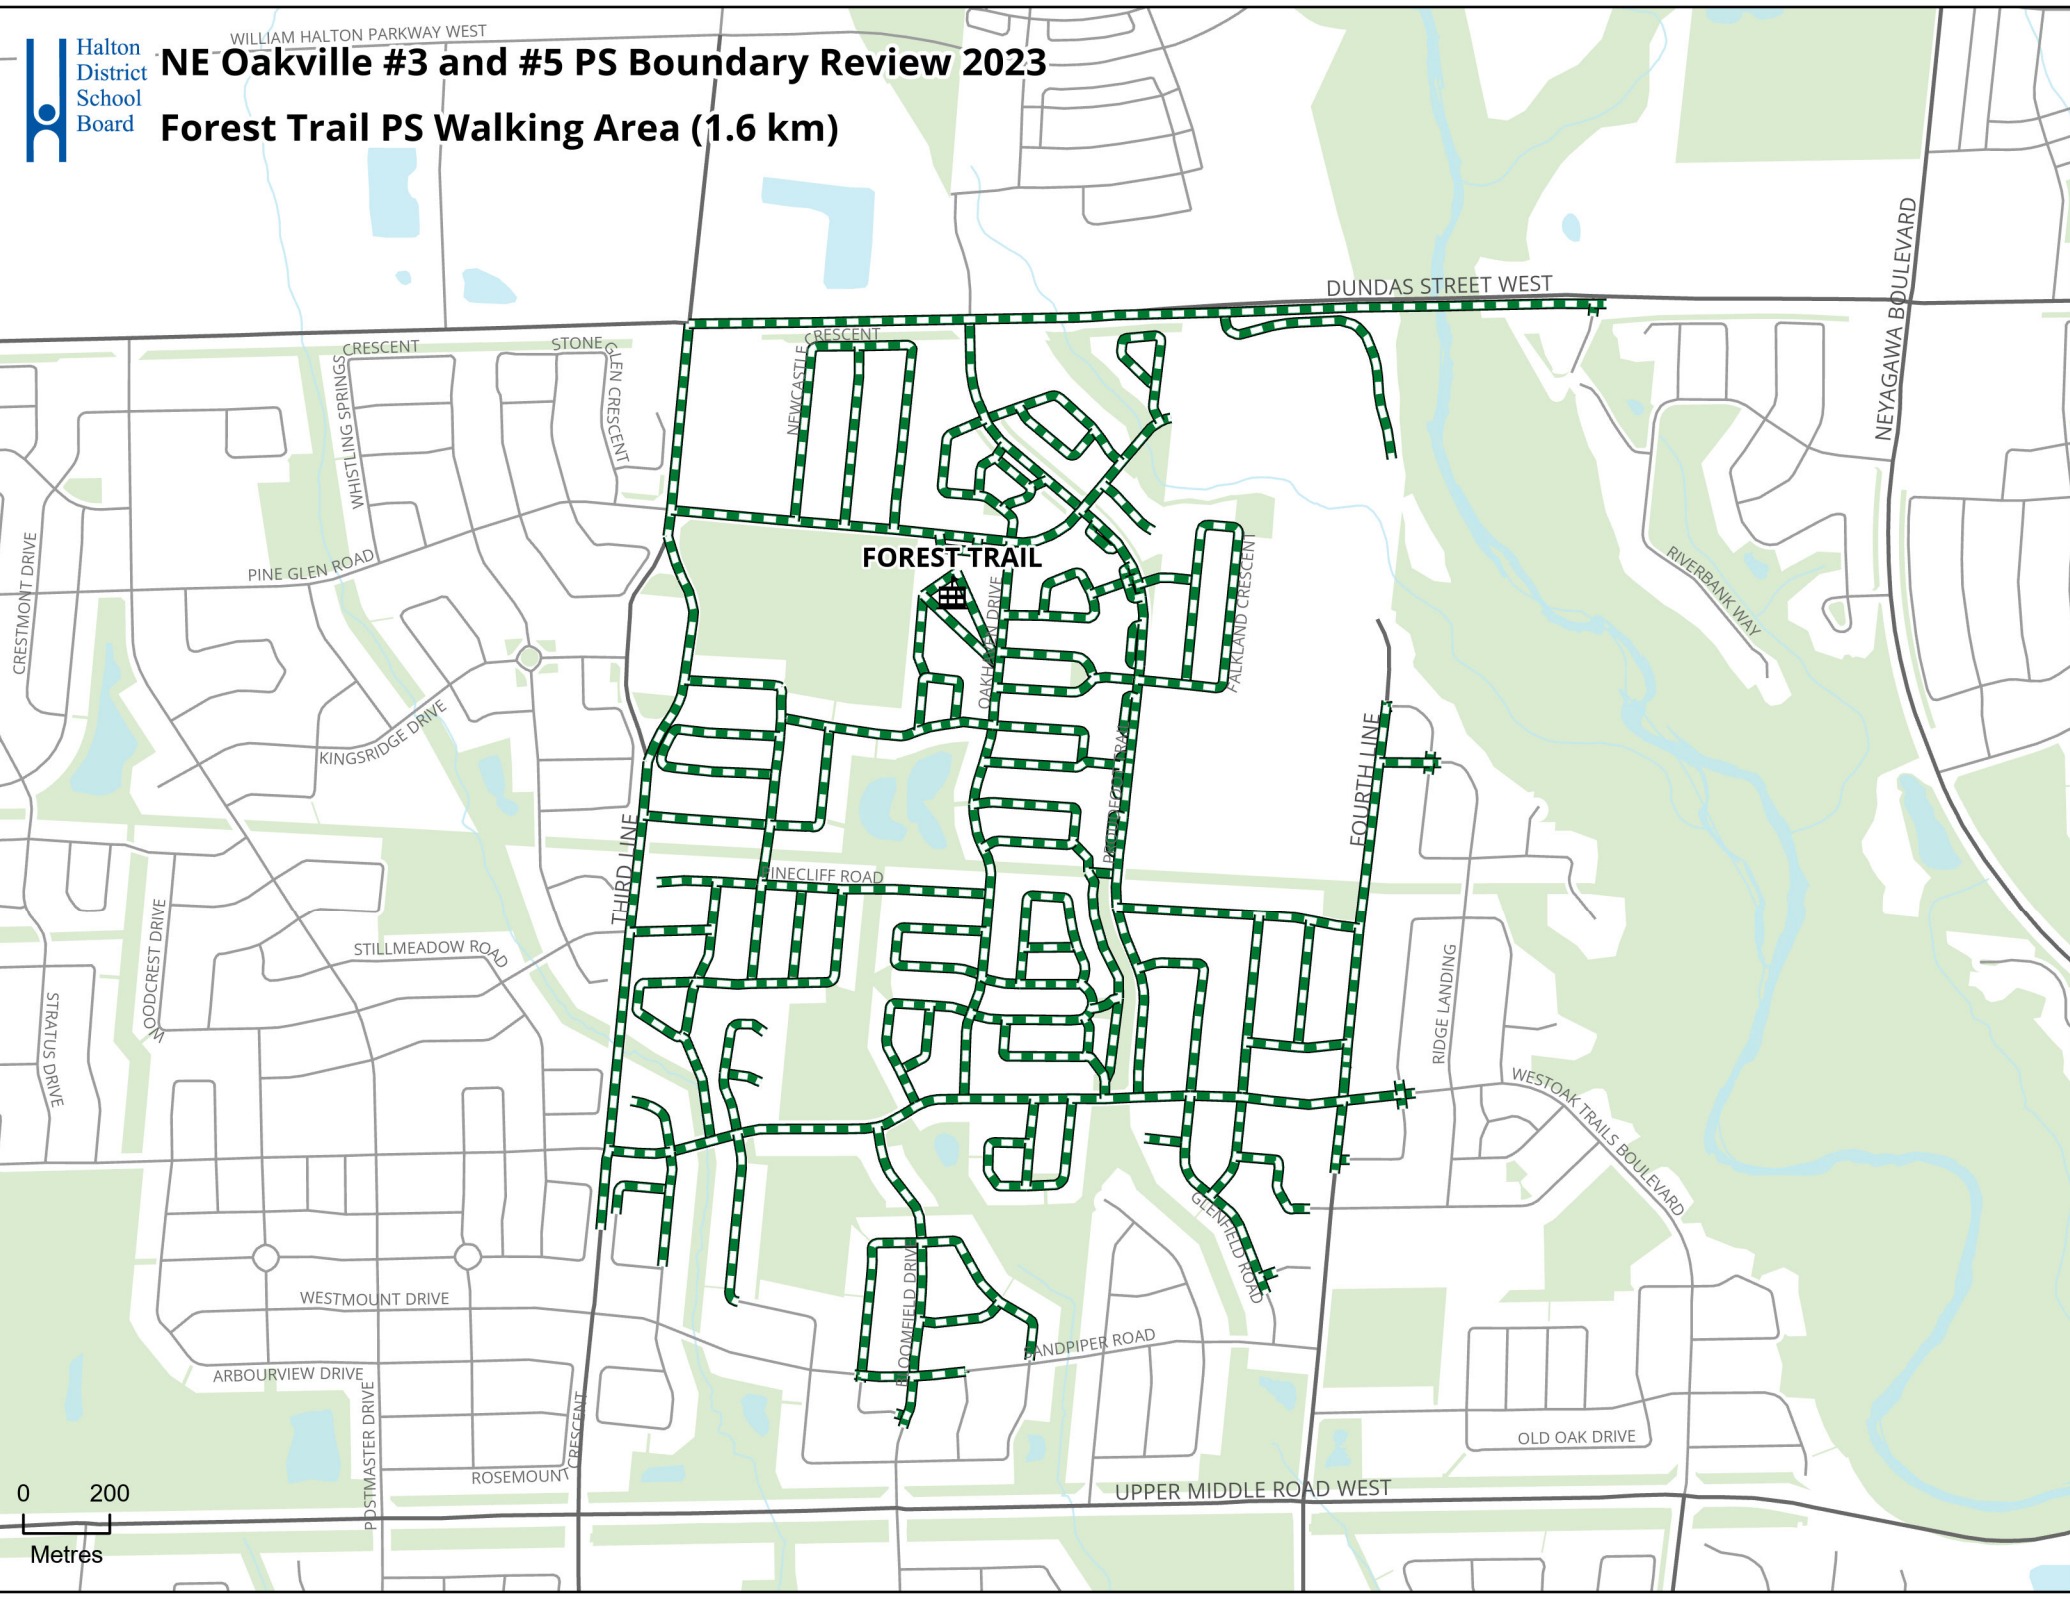

GOLDEN OAK DRIVE

UPPER MIDDLE ROAD EAST

CREEKSIDE DRIVE

GOLDEN MEADOW TRAIL

LANCASTER DRIVE

GRAND BOULEVARD

JOSHUAS CREEK DRIVE

GREENWICH STREET

FALGARWOOD DRIVE

LAKEVIEW DRIVE

KENSINGTON PARK ROAD

AINSBOROUGH AVENUE

EIGHTH LINE

NORTH SERVICE ROAD EAST
THE CANADIAN ROAD

ROYAL WINDSOR DRIVE

ROYAL WINDSOR DRIVE

SOUTH SERVICE ROAD EAST

WILLIAM HALTON PARKWAY WEST
NE Oakville #3 and #5 PS Boundary Review 2023
Forest Trail PS Walking Area (1.6 km)

0 200
Metres

NE Oakville #3 and #5 PS Boundary Review 2023

Munn's PS Walking Area (1.6 km)