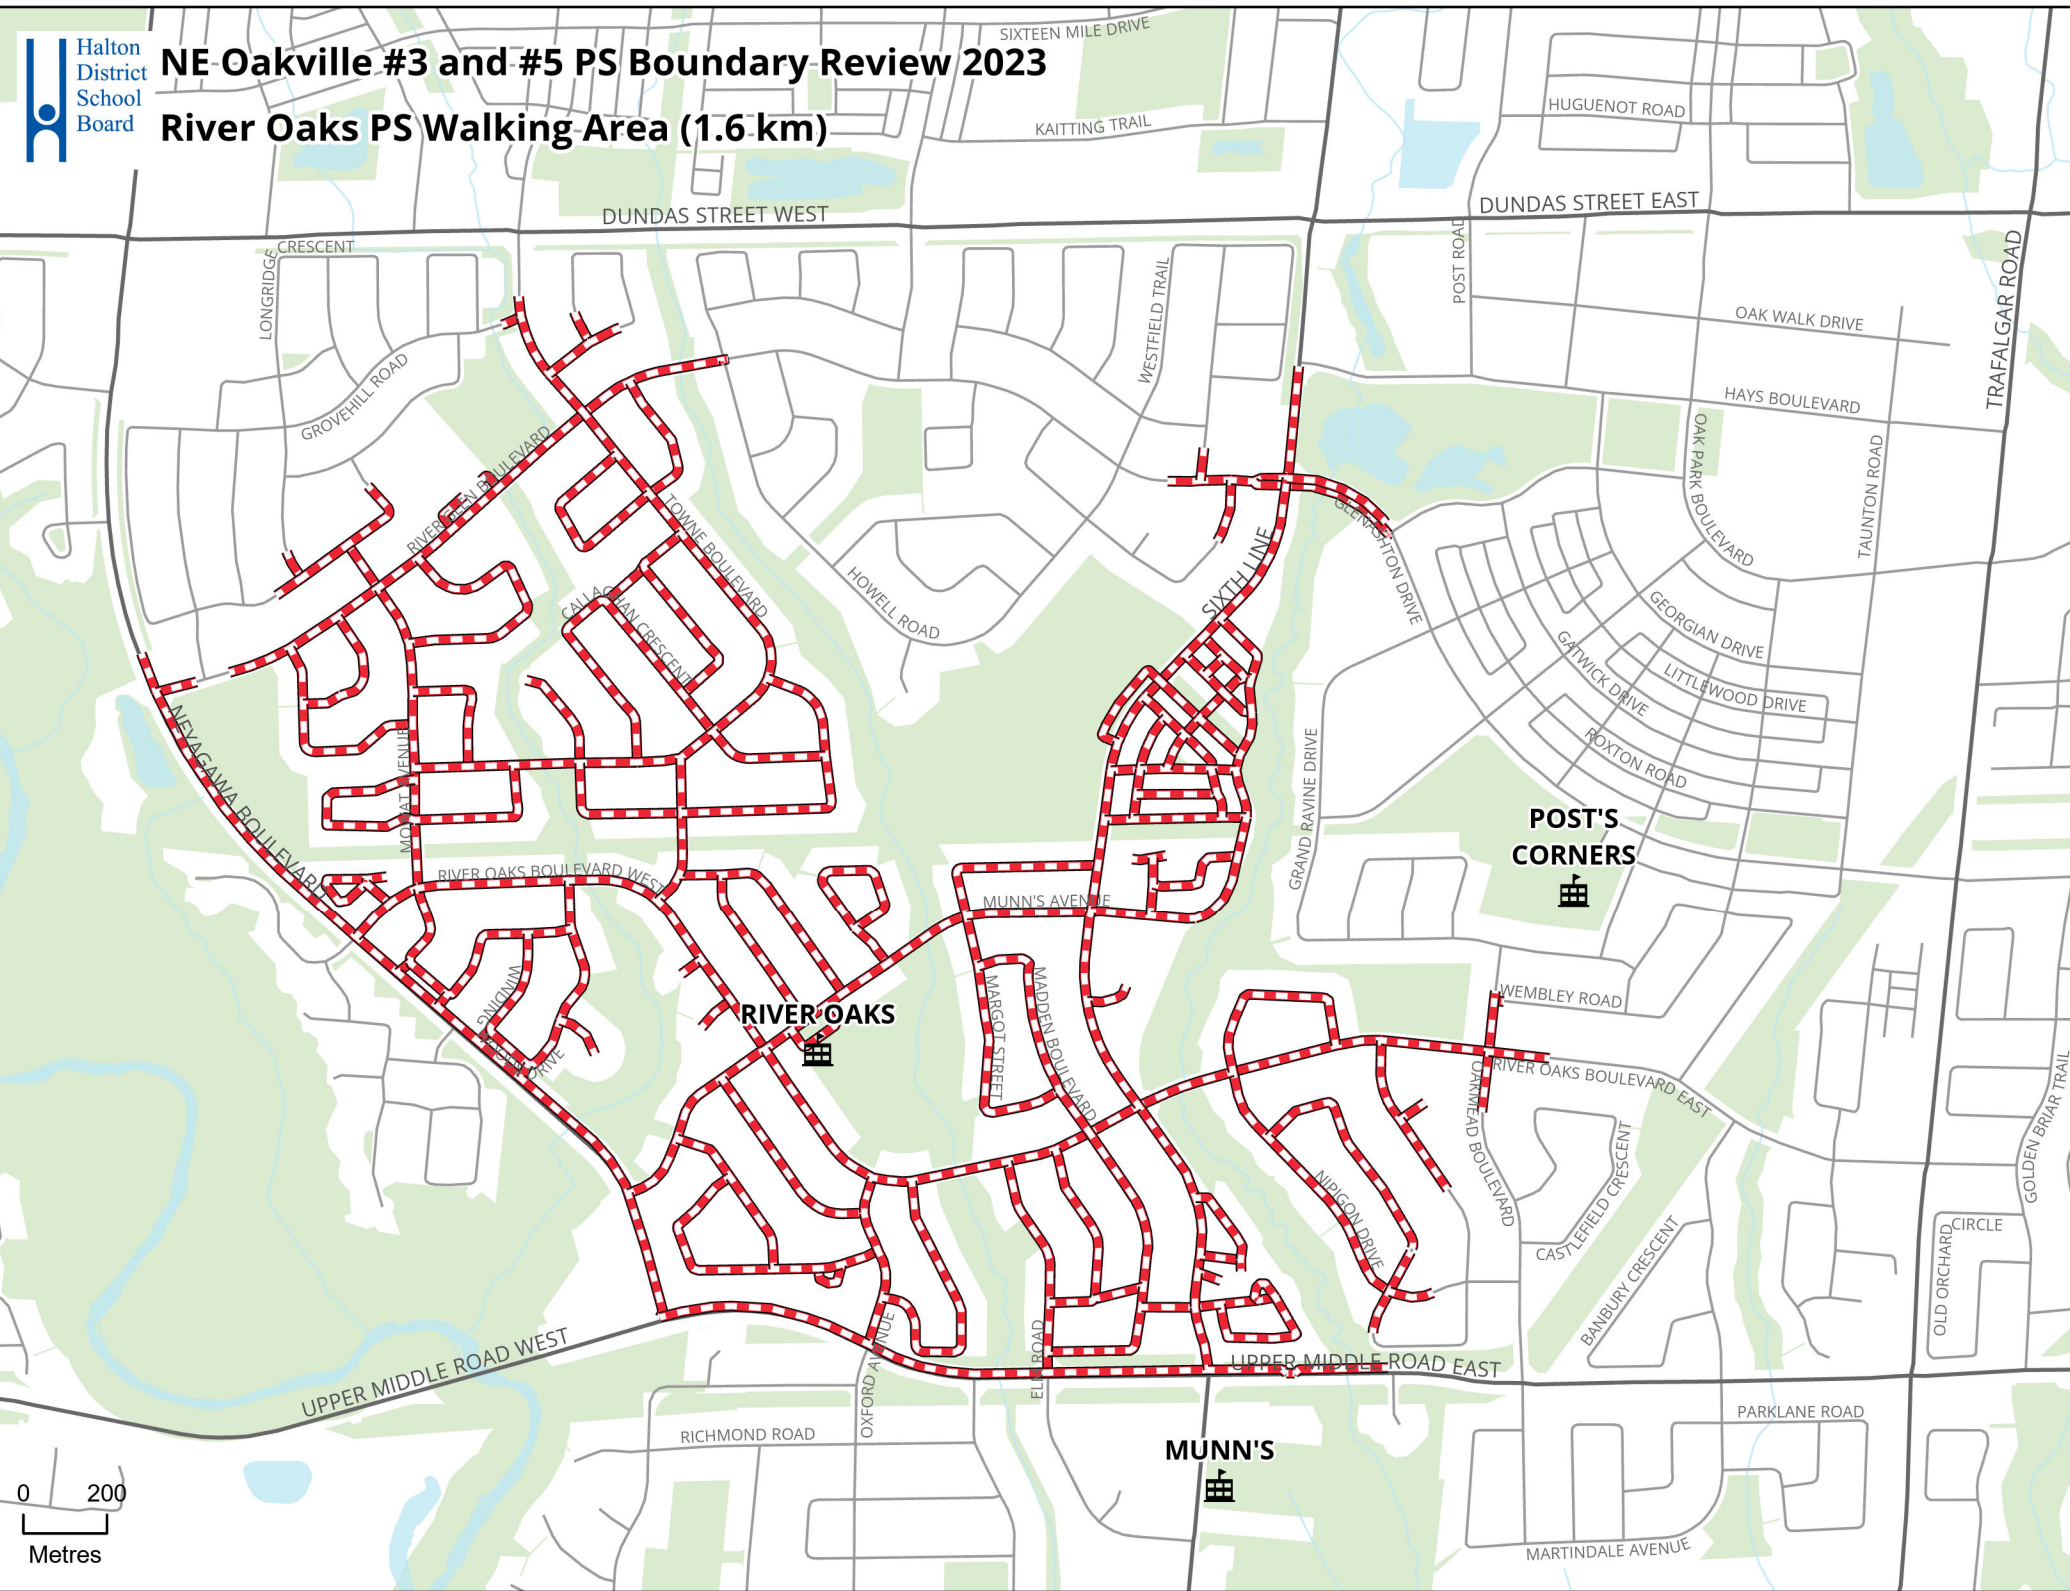

RICHVIEW BOULEVARD

CANONRIDGE

CIRCLE

WESTOAK TRAILS BOULEVARD

STRATUS DRIVE

ROCHESTER CIRCLE

GRAND OAK TRAIL

LINDBERGH

ARBOURVIEW DRIVE

BRONTE ROAD

ASHMORE DRIVE

DEVONSHIRE

UPPER MIDDLE ROAD WEST

Metres

NE Oakville #3 and #5 PS Boundary Review 2023

Post's Corners PS Walking Area (1.6 km)

RIVER OAKS
[School Icon]

POST'S CORNERS
[School Icon]

MUNN'S
[School Icon]

NE Oakville #3 and #5 PS Boundary Review 2023

River Oaks PS Walking Area (1.6 km)

NE Oakville #3 and #5 PS Boundary Review 2023

Sunningdale PS Walking Area (1.6 km)

0 200
Metres