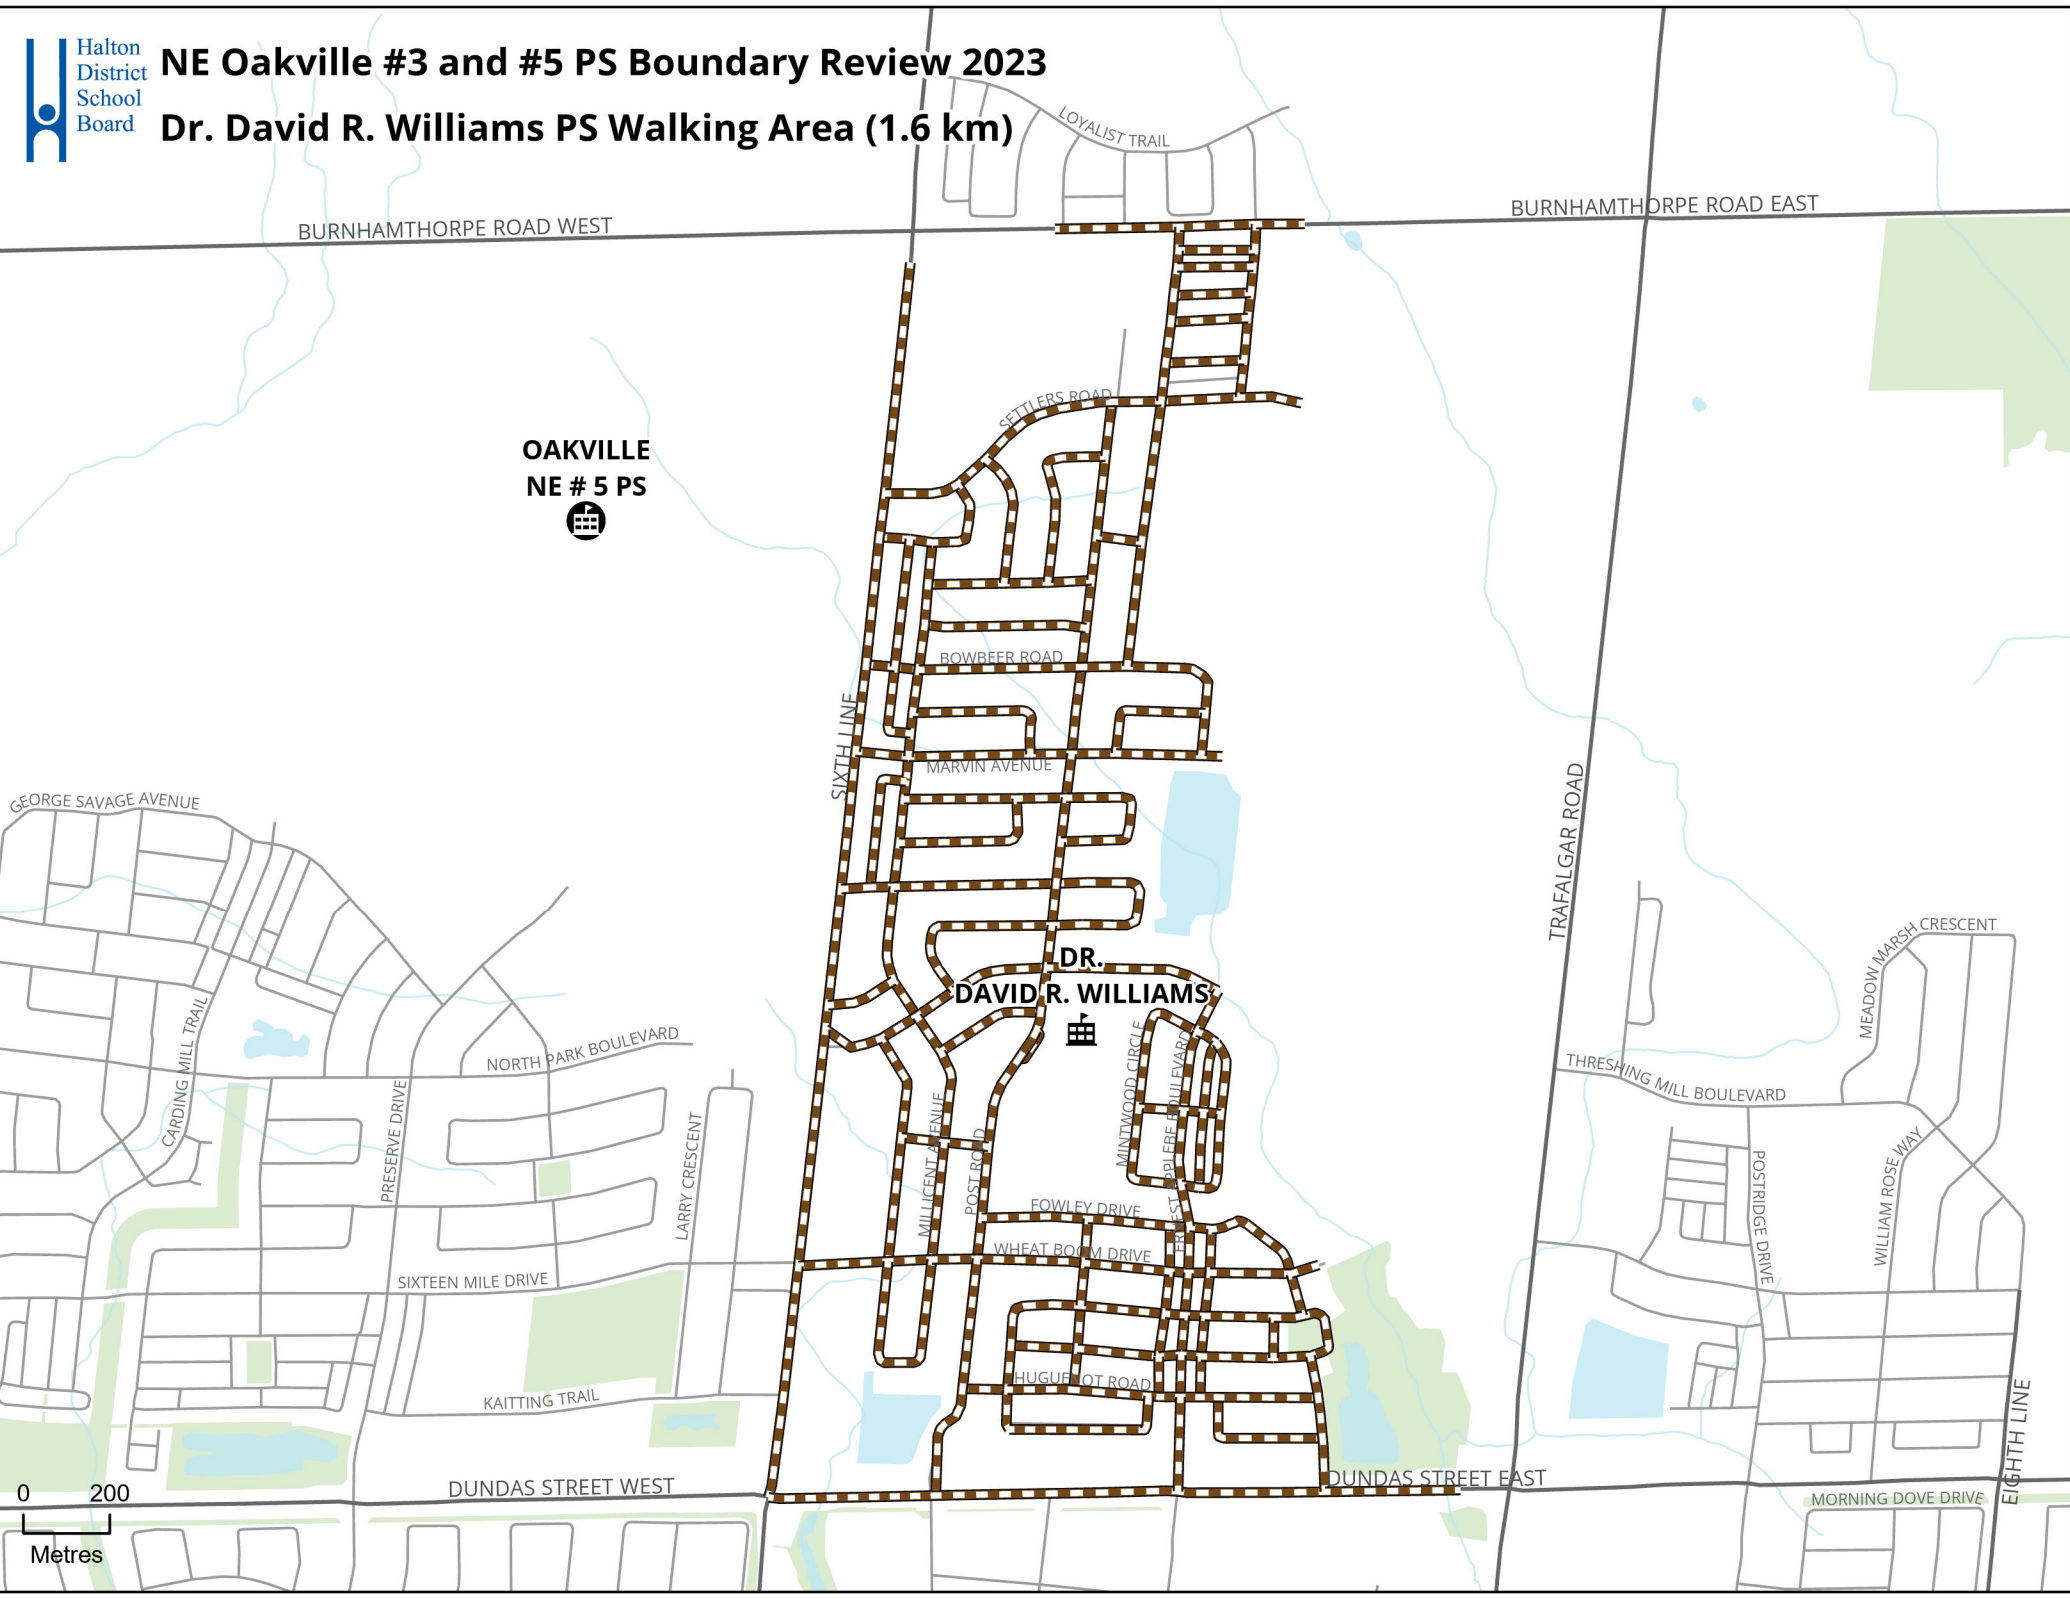

NE Oakville #3 and #5 PS Boundary Review 2023

Dr. David R. Williams PS Walking Area (1.6 km)

OAKVILLE
NE # 5 PS

DR.
DAVID R. WILLIAMS

Halton District School Board

NE Oakville #3 and #5 PS Boundary Review 2023

Falgarwood PS Walking Area (1.6 km)

FALGARWOOD

PARKLANE ROAD

MARLBOROUGH COURT

TRAFALGAR ROAD

WHITE OAKS BOULEVARD

IROQUOIS SHORE ROAD

CIRCLE
OLD OAK ROAD