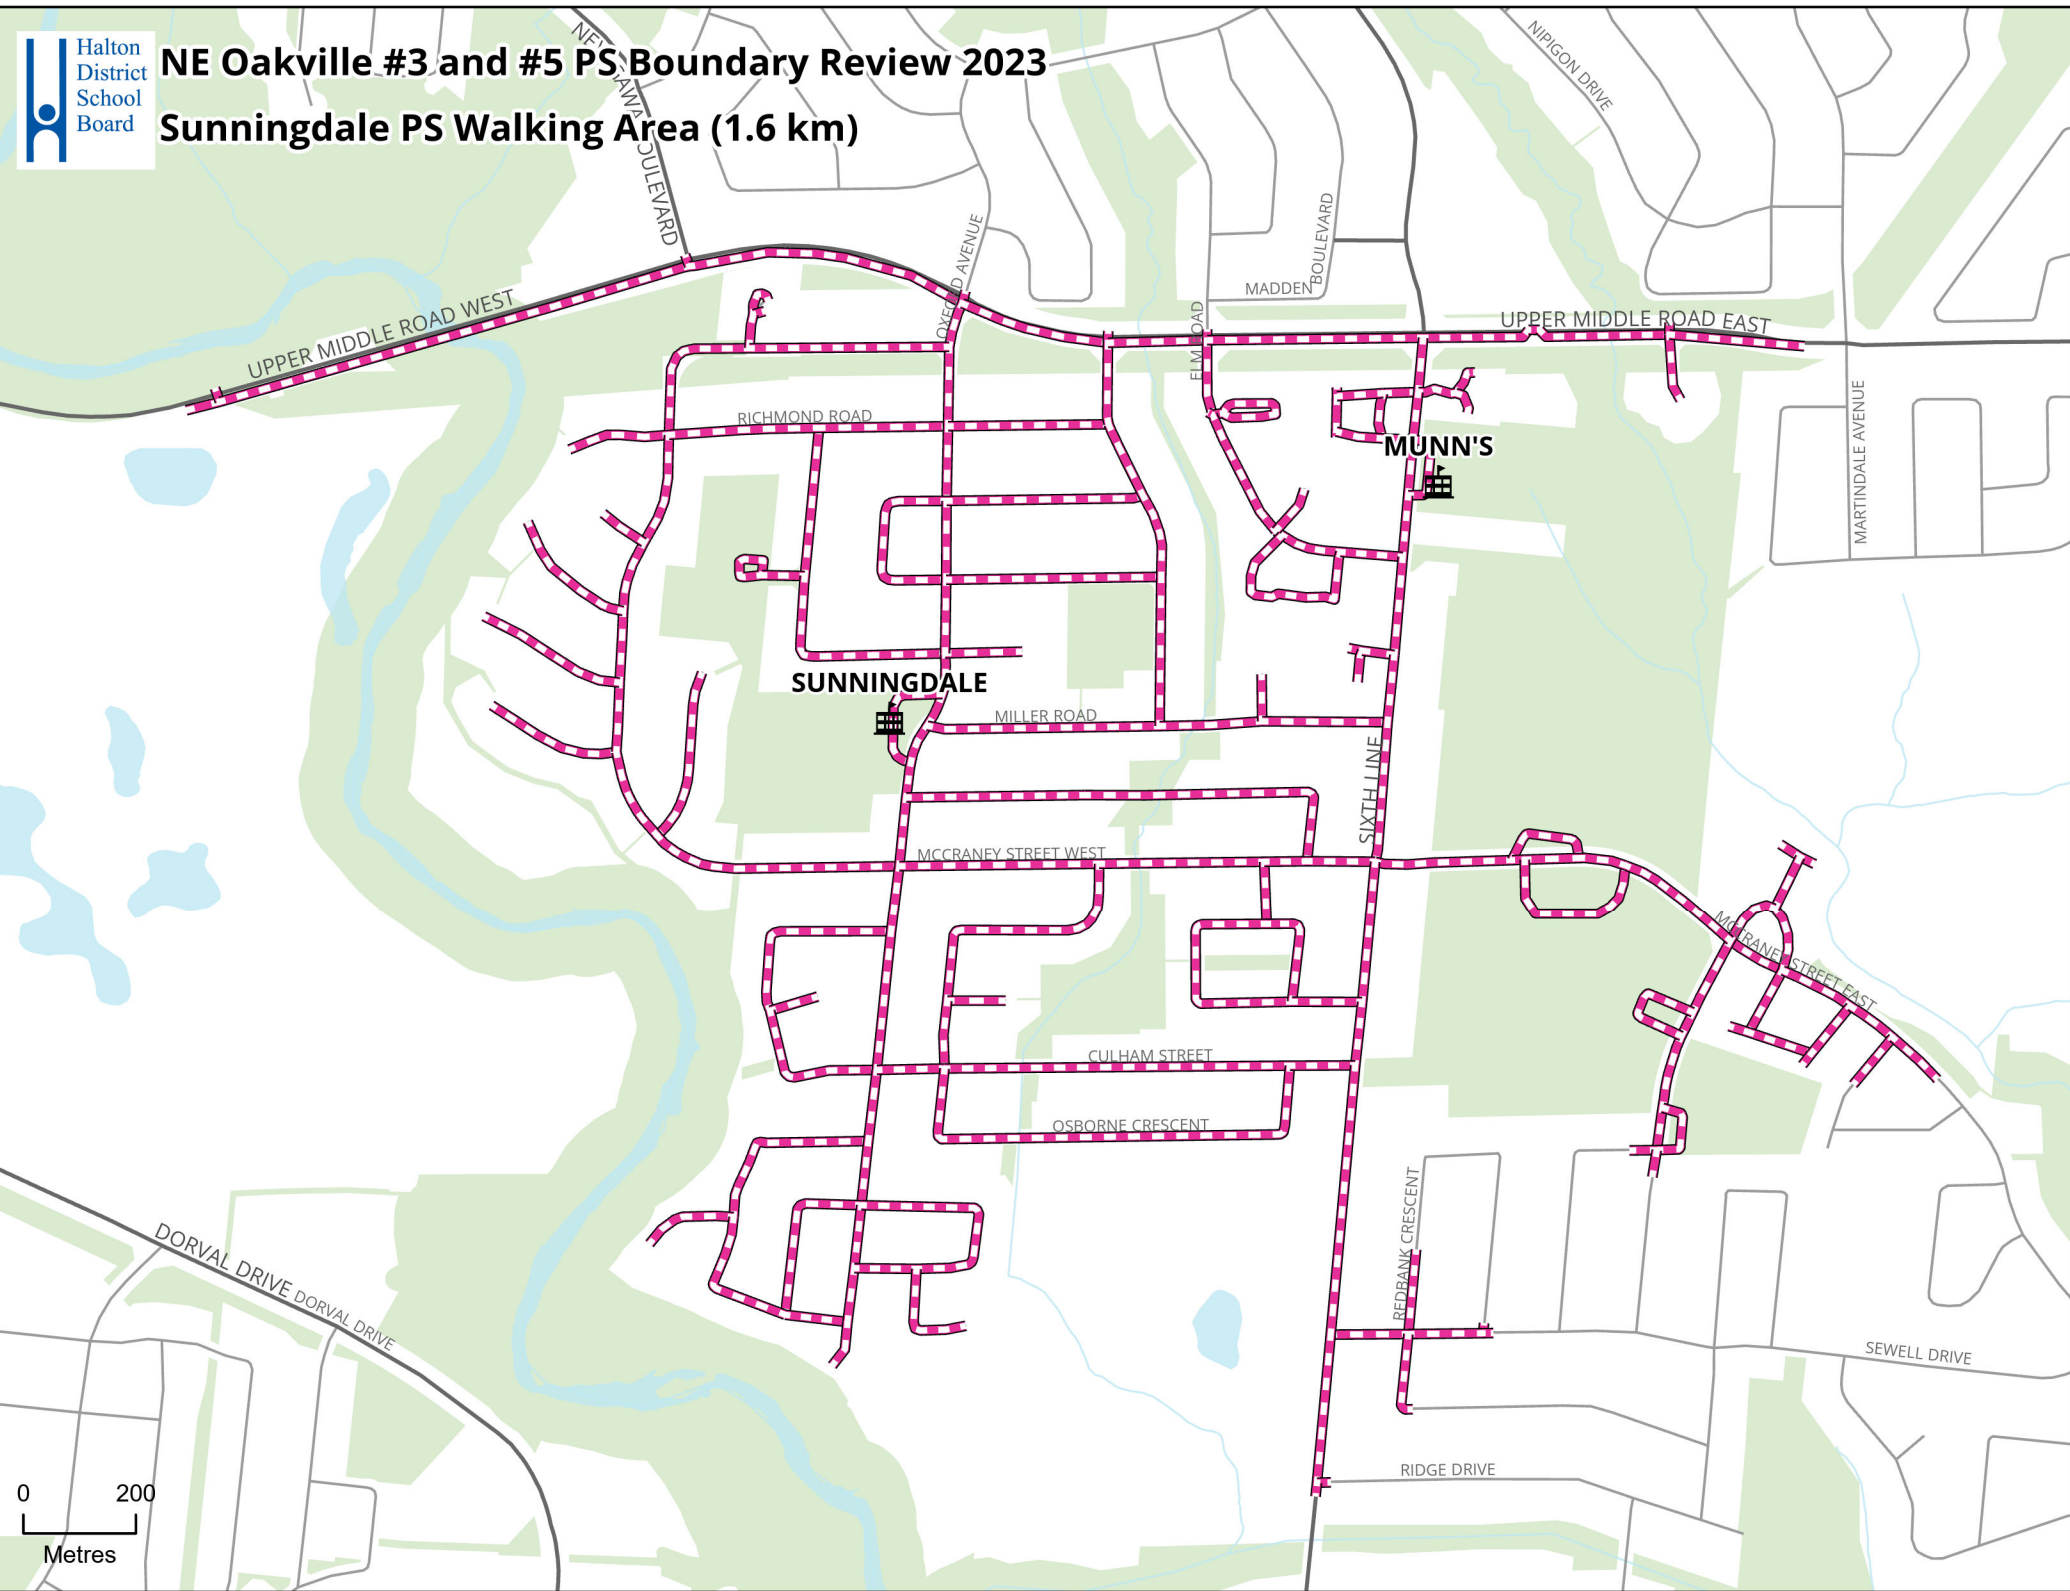

ARBOURVIEW DRIVE

BRONTE ROAD

ASHMORE DRIVE

DEVONSHIRE

UPPER MIDDLE ROAD WEST

Metres

NE Oakville #3 and #5 PS Boundary Review 2023

Post's Corners PS Walking Area (1.6 km)

RIVER OAKS
[School Icon]

POST'S CORNERS
[School Icon]

MUNN'S
[School Icon]

NE Oakville #3 and #5 PS Boundary Review 2023

River Oaks PS Walking Area (1.6 km)

NE Oakville #3 and #5 PS Boundary Review 2023

Sunningdale PS Walking Area (1.6 km)

0 200
Metres