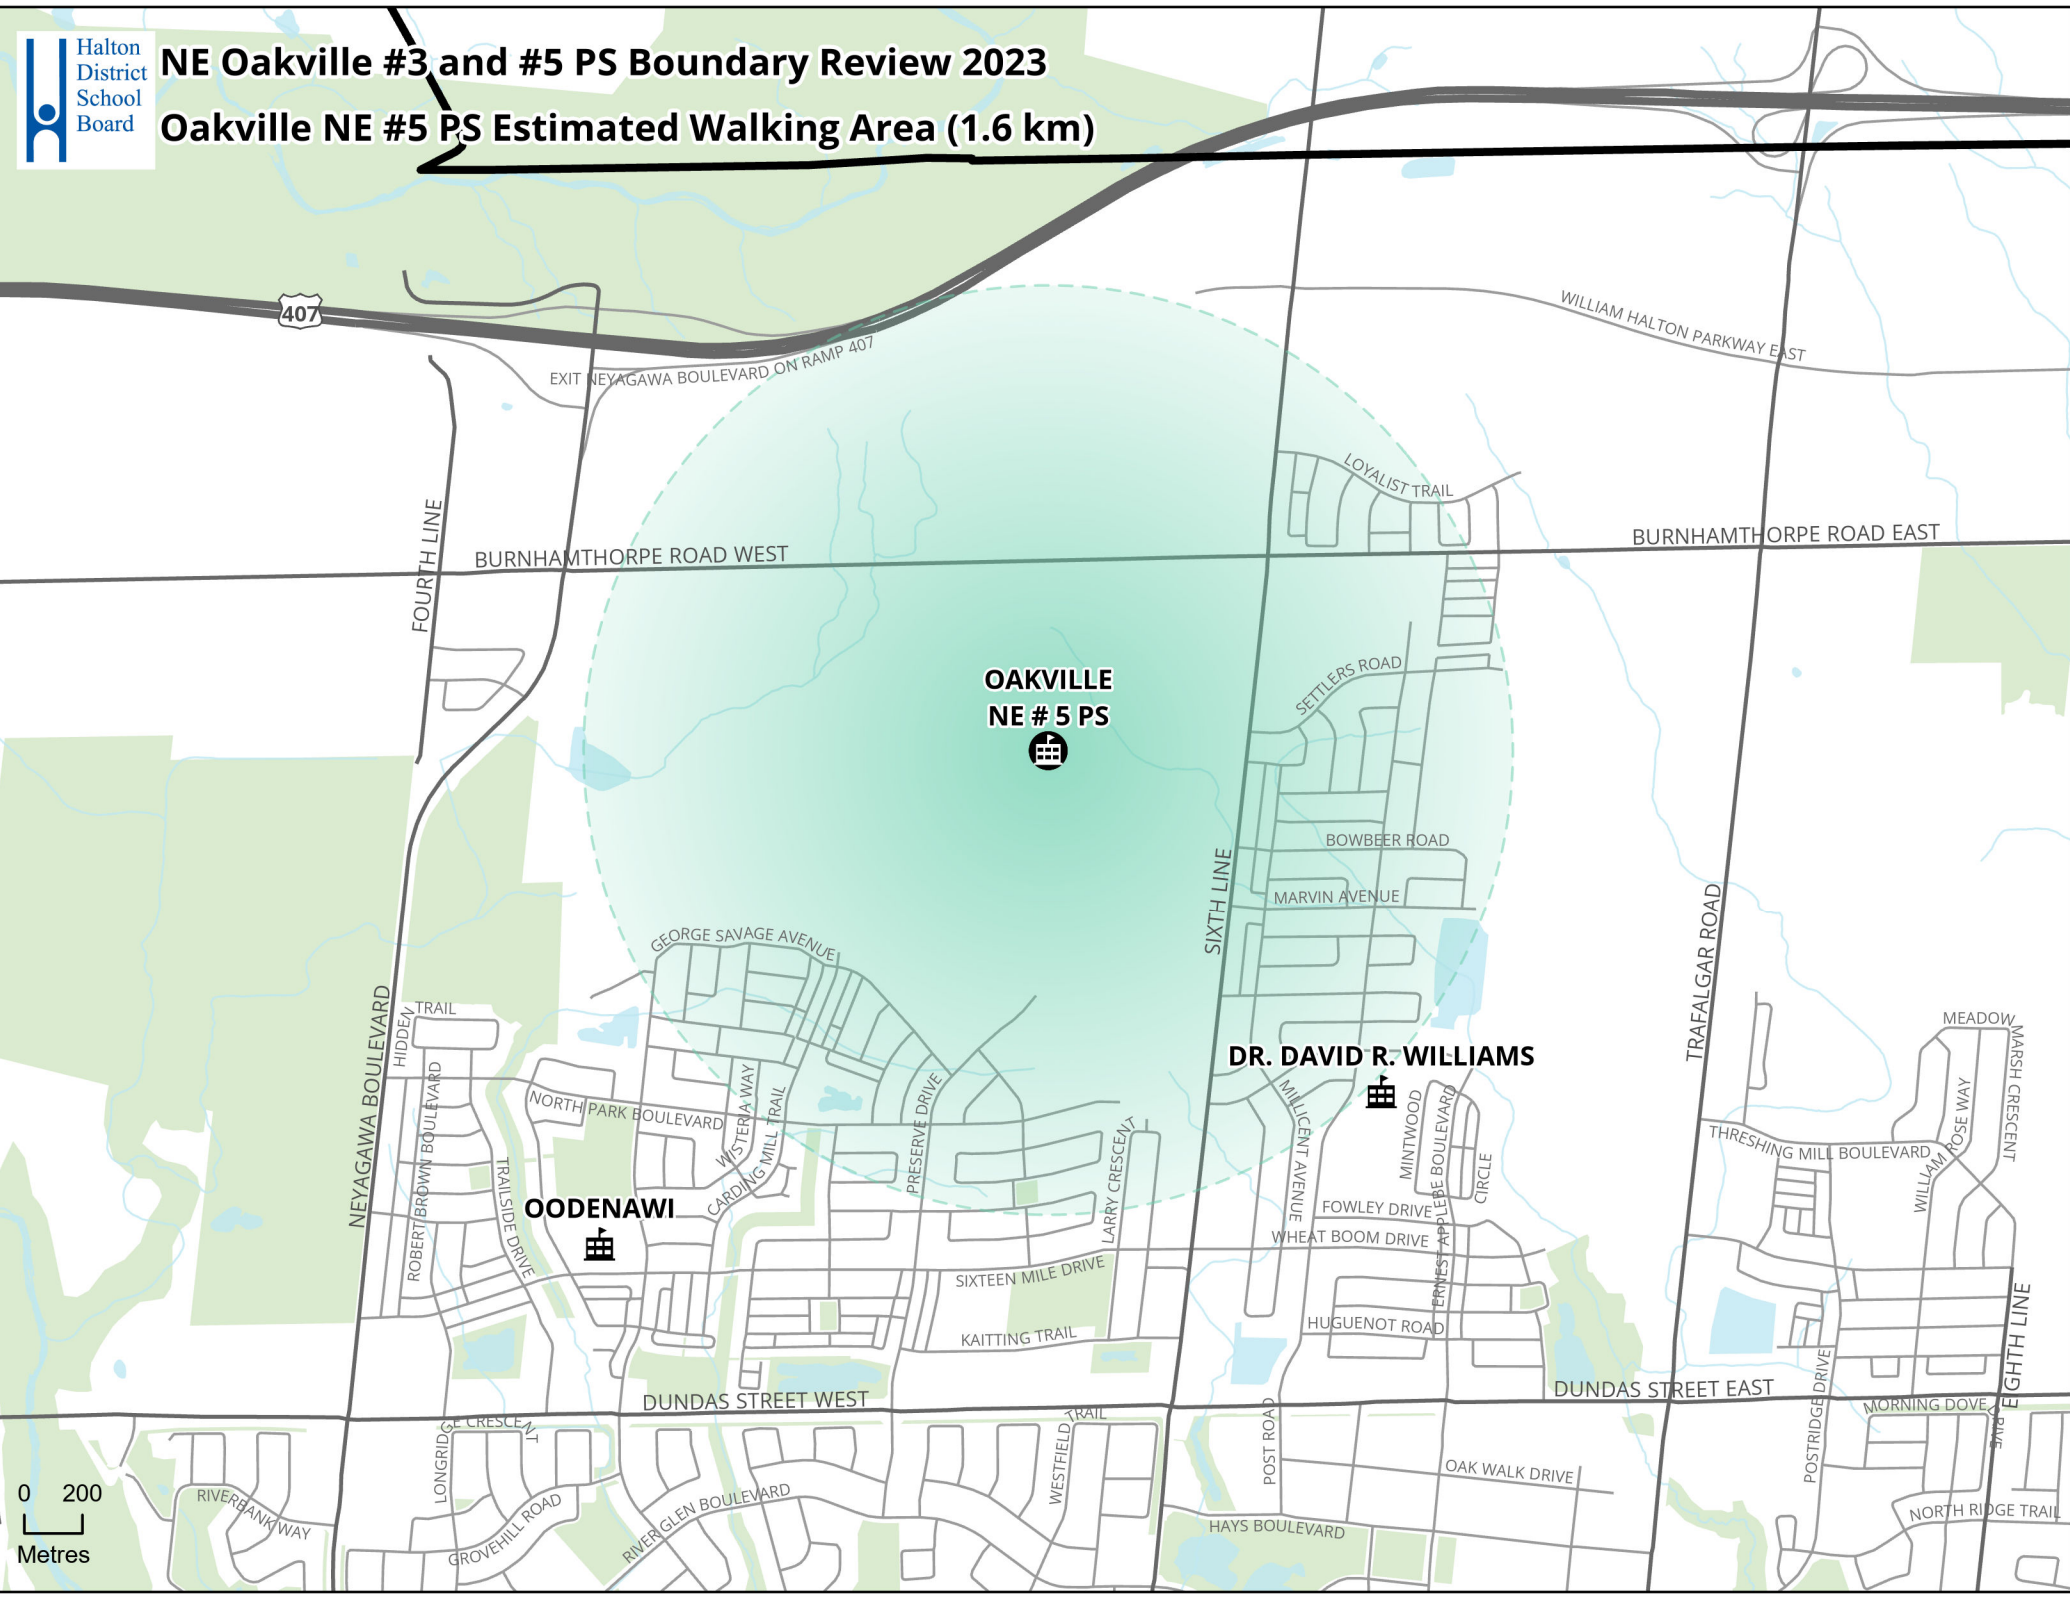

EIGHTH LINE

DR. DAVID R. WILLIAMS

**OAKVILLE
NE #3 PS**

0 200
Metres

**POST'S
CORNERS**

BRISTOL CIRCLE

NE Oakville #3 and #5 PS Boundary Review 2023

Oakville NE #5 PS Estimated Walking Area (1.6 km)