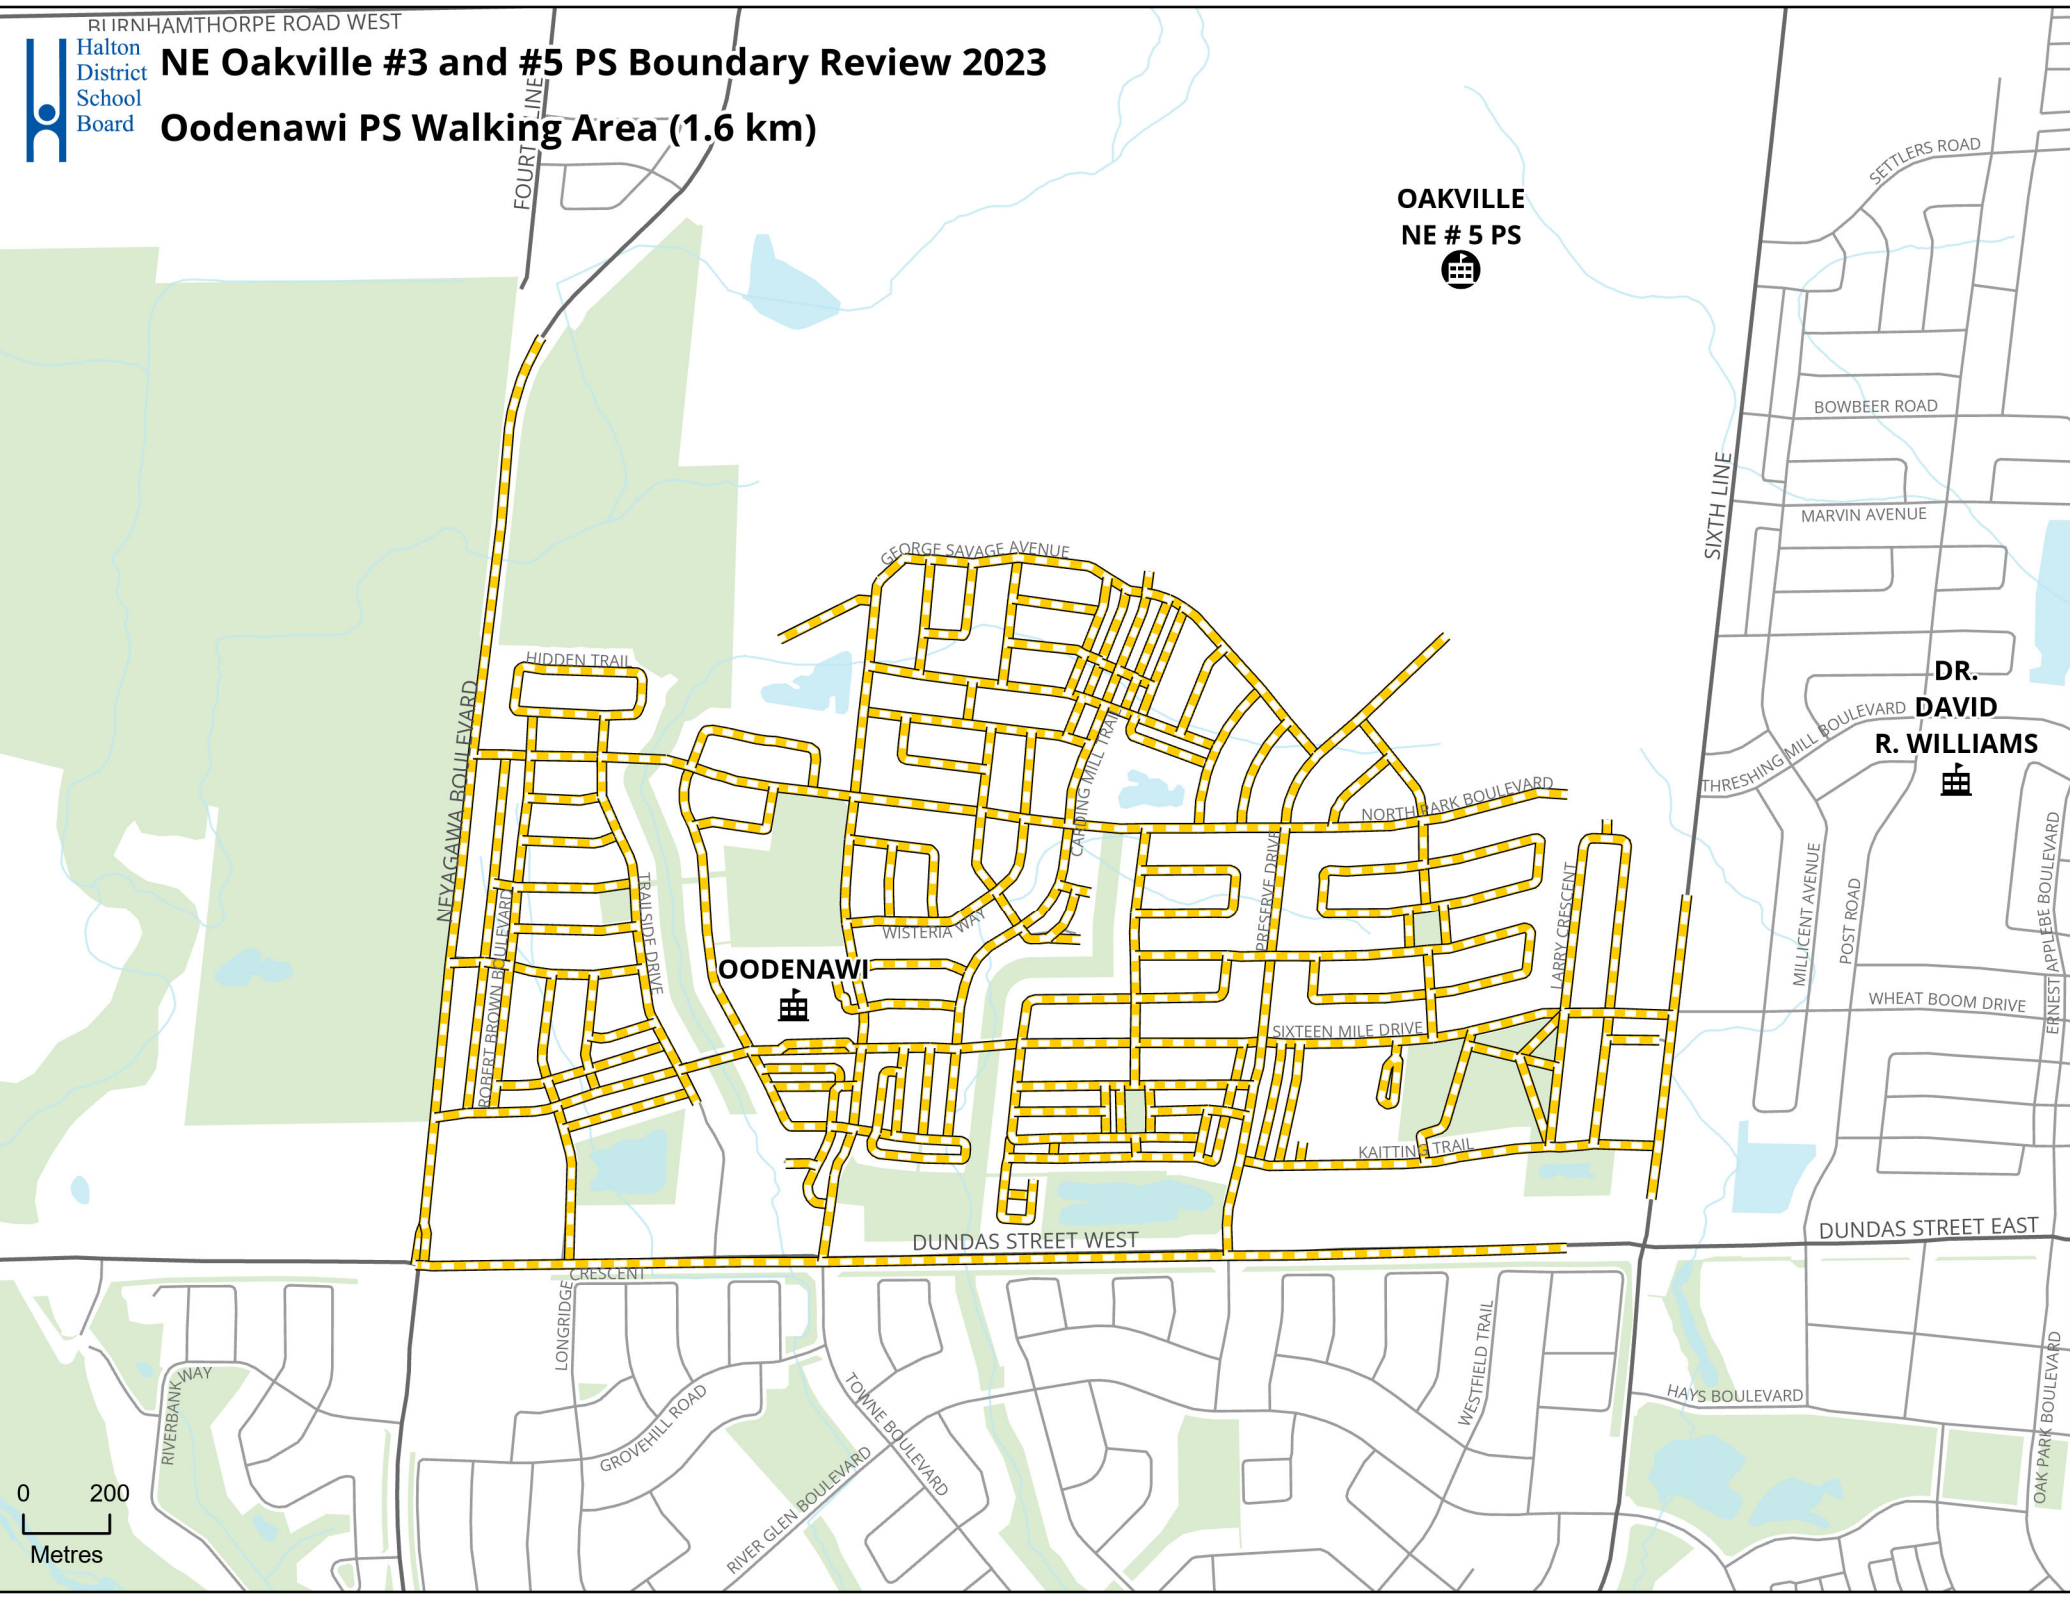

NE Oakville #3 and #5 PS Boundary Review 2023

Oodenawi PS Walking Area (1.6 km)

OAKVILLE
NE # 5 PS

OODENAWI

DR.
DAVID
R. WILLIAMS