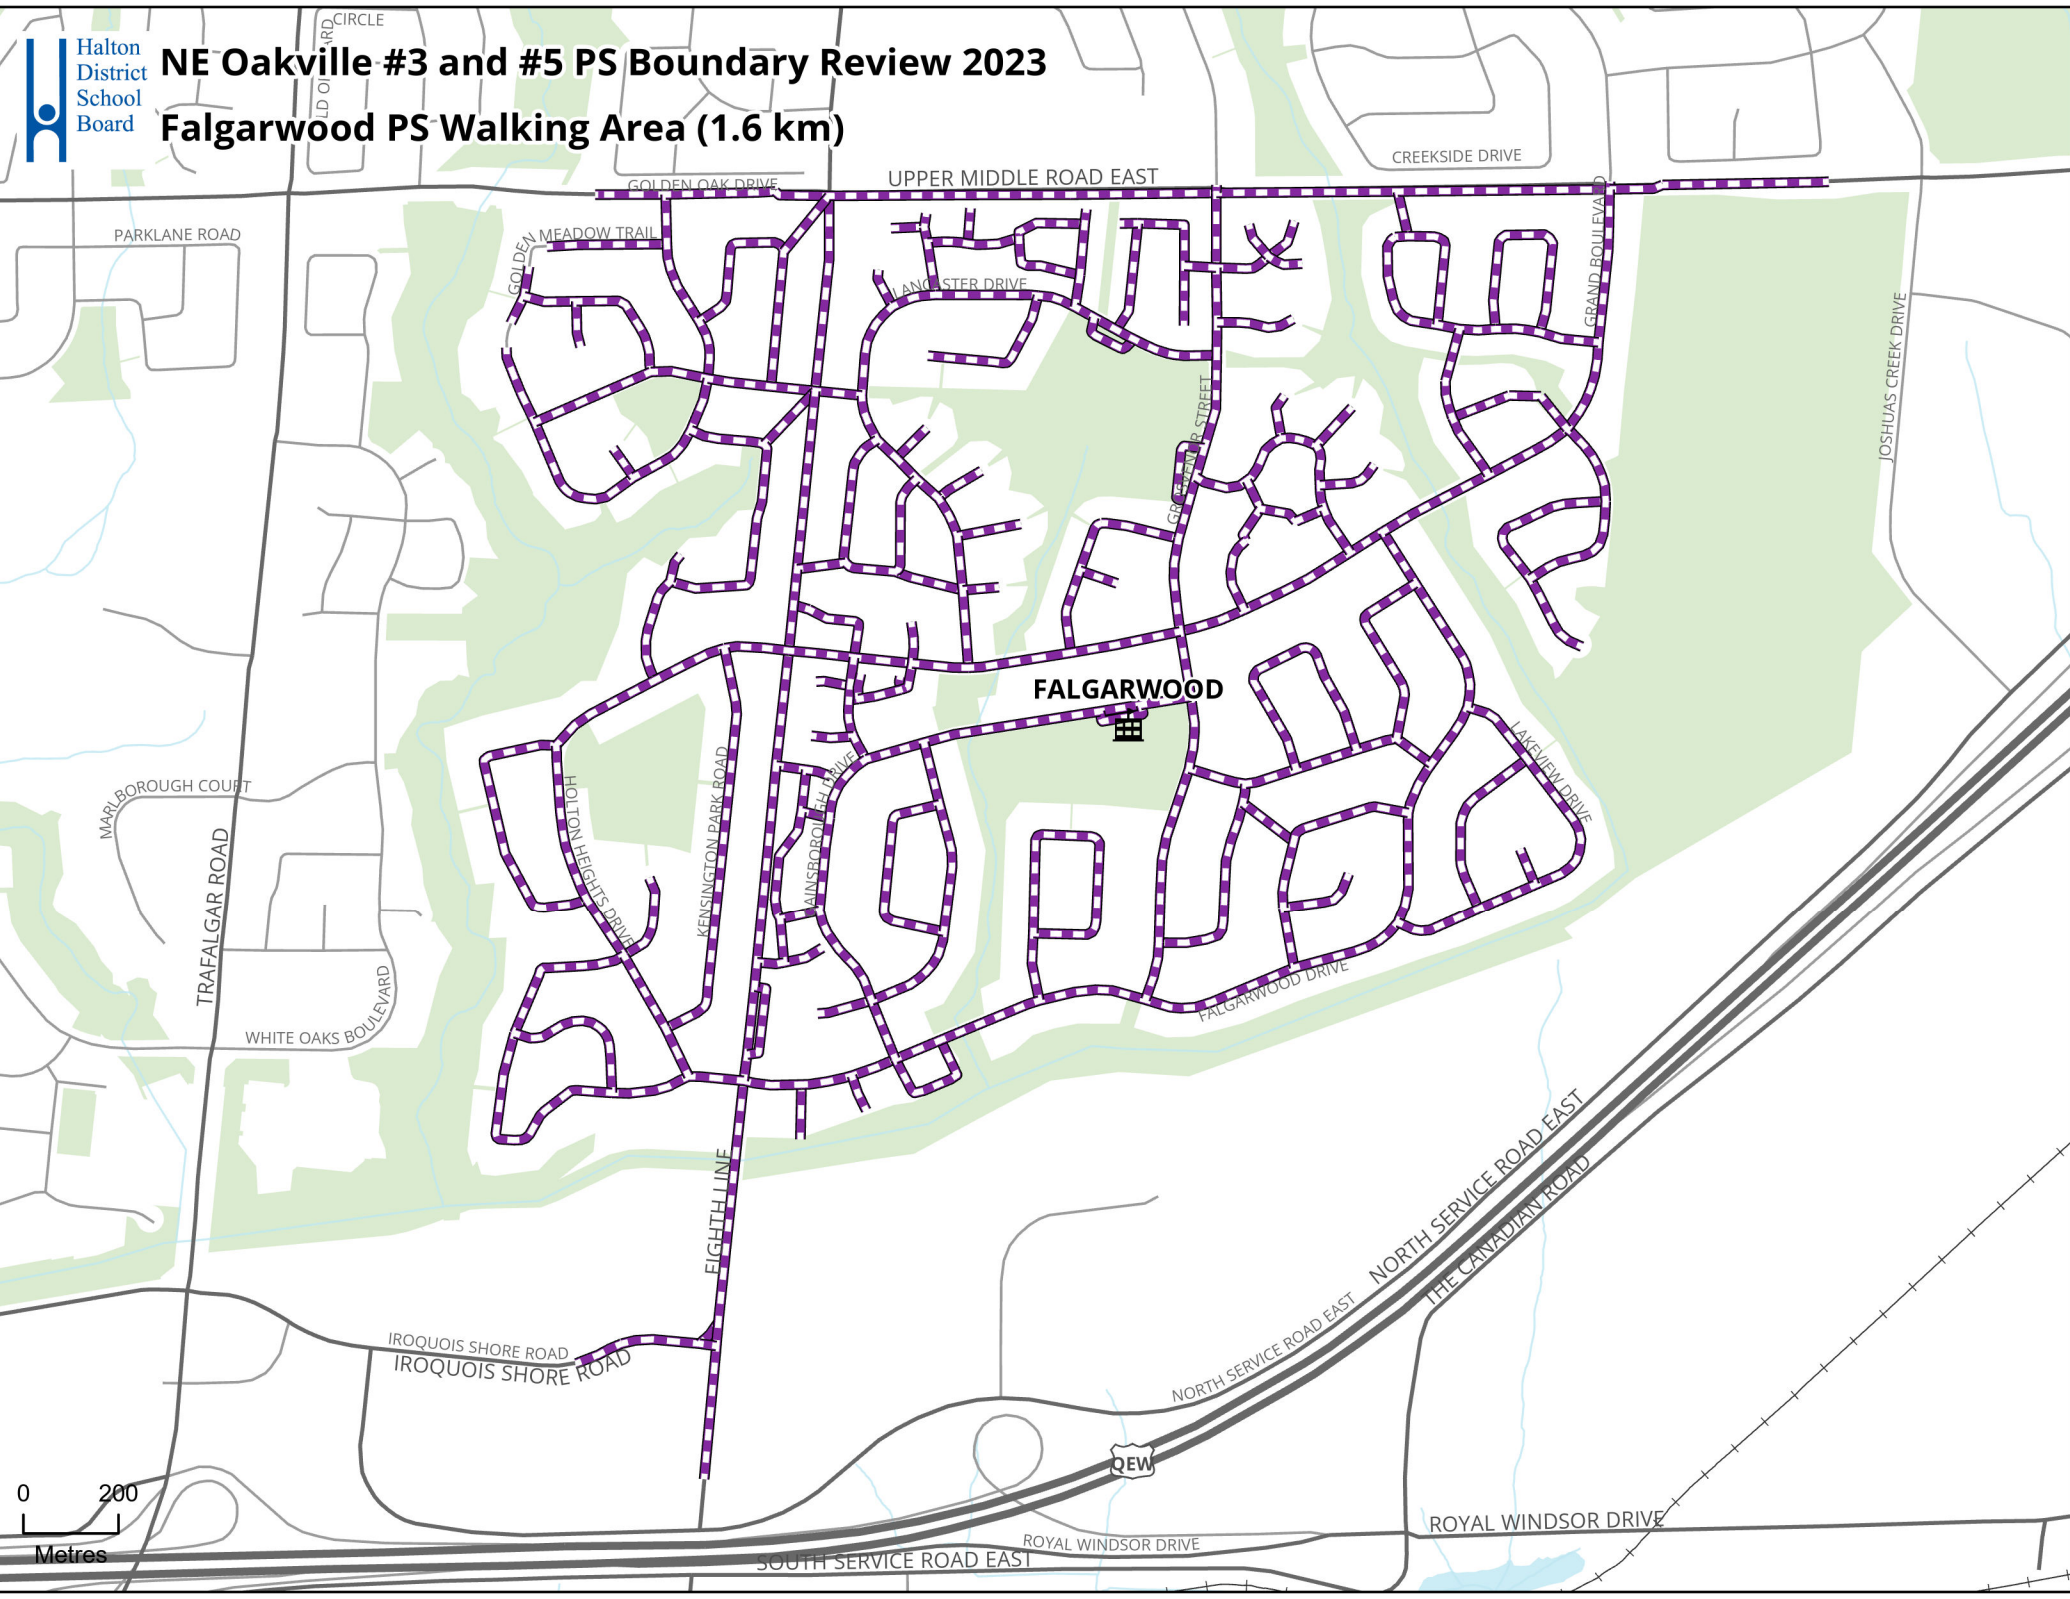

NE Oakville #3 and #5 PS Boundary Review 2023

Dr. David R. Williams PS Walking Area (1.6 km)

OAKVILLE
NE # 5 PS

DR.
DAVID R. WILLIAMS

Halton District School Board

NE Oakville #3 and #5 PS Boundary Review 2023

Falgarwood PS Walking Area (1.6 km)

FALGARWOOD

PARKLANE ROAD

MARLBOROUGH COURT

TRAFALGAR ROAD

WHITE OAKS BOULEVARD

IROQUOIS SHORE ROAD

CIRCLE
OLD OAK ROAD

GOLDEN OAK DRIVE

UPPER MIDDLE ROAD EAST

CREEKSIDE DRIVE

GOLDEN MEADOW TRAIL

LANCASTER DRIVE

GRAND BOULEVARD

JOSHUAS CREEK DRIVE

GREENWICH STREET