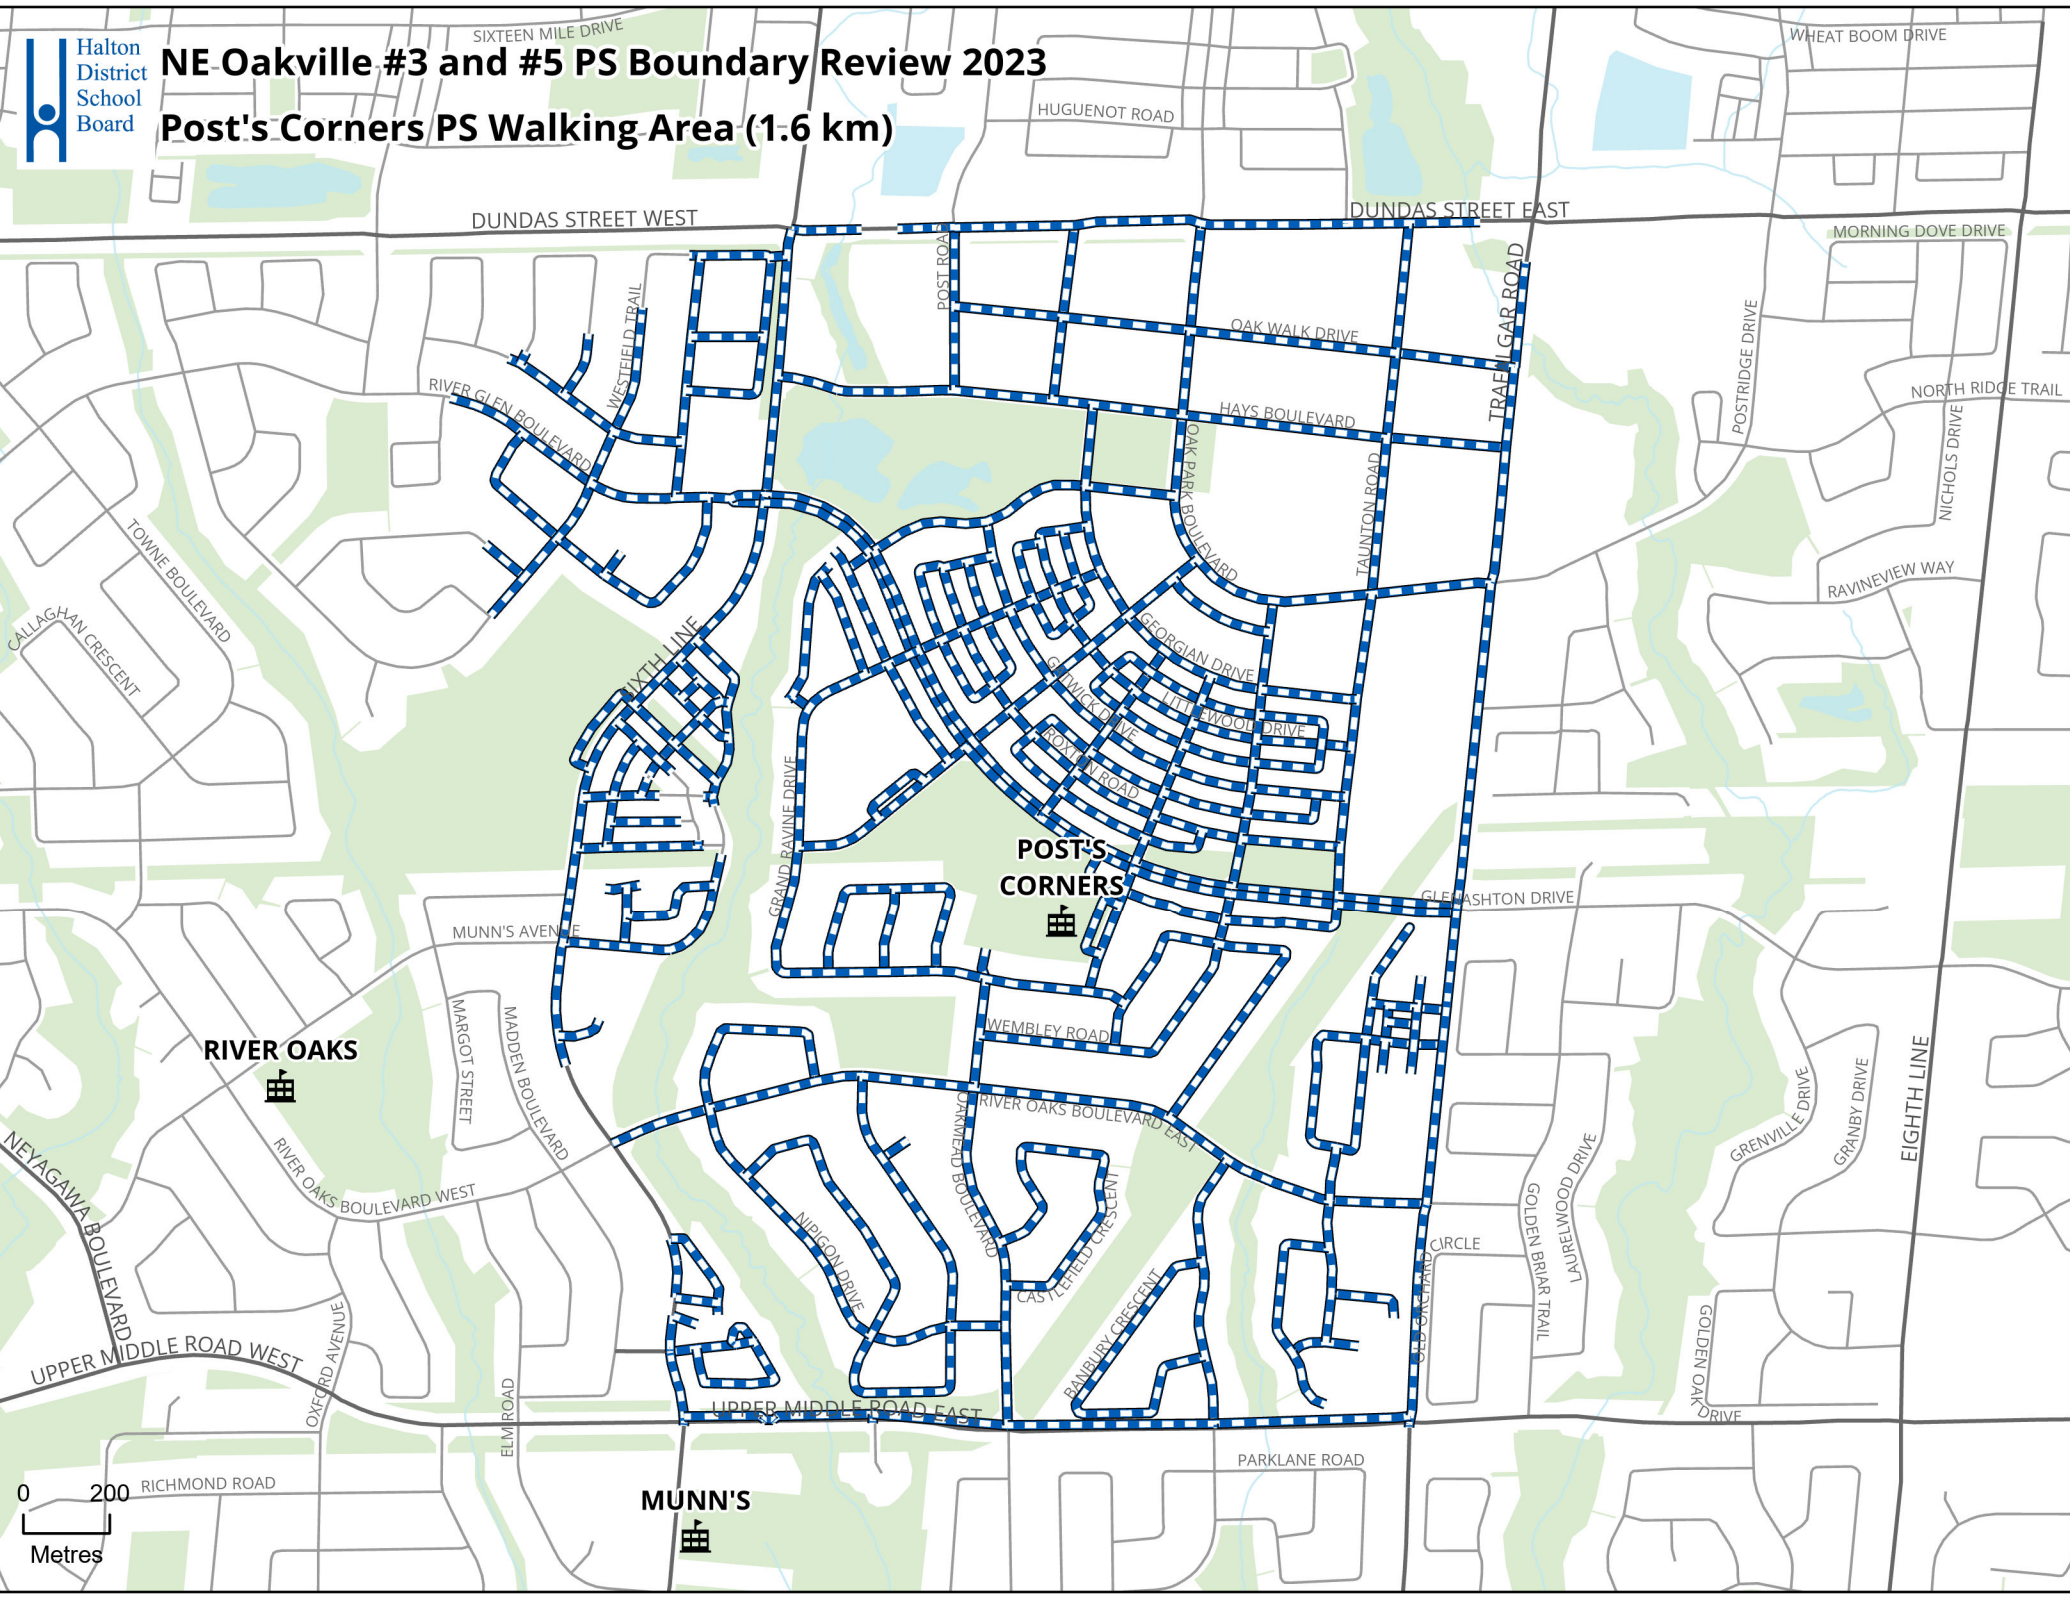

RICHVIEW BOULEVARD

CANONRIDGE

CIRCLE

WESTOAK TRAILS BOULEVARD

STRATUS DRIVE

ROCHESTER CIRCLE

GRAND OAK TRAIL

LINDBERGH

ARBOURVIEW DRIVE

BRONTE ROAD

ASHMORE DRIVE

DEVONSHIRE

UPPER MIDDLE ROAD WEST

Metres

NE Oakville #3 and #5 PS Boundary Review 2023

Post's Corners PS Walking Area (1.6 km)

RIVER OAKS
[School Icon]

POST'S CORNERS
[School Icon]

MUNN'S
[School Icon]

NE Oakville #3 and #5 PS Boundary Review 2023

River Oaks PS Walking Area (1.6 km)

NE Oakville #3 and #5 PS Boundary Review 2023

Sunningdale PS Walking Area (1.6 km)

0 200
Metres