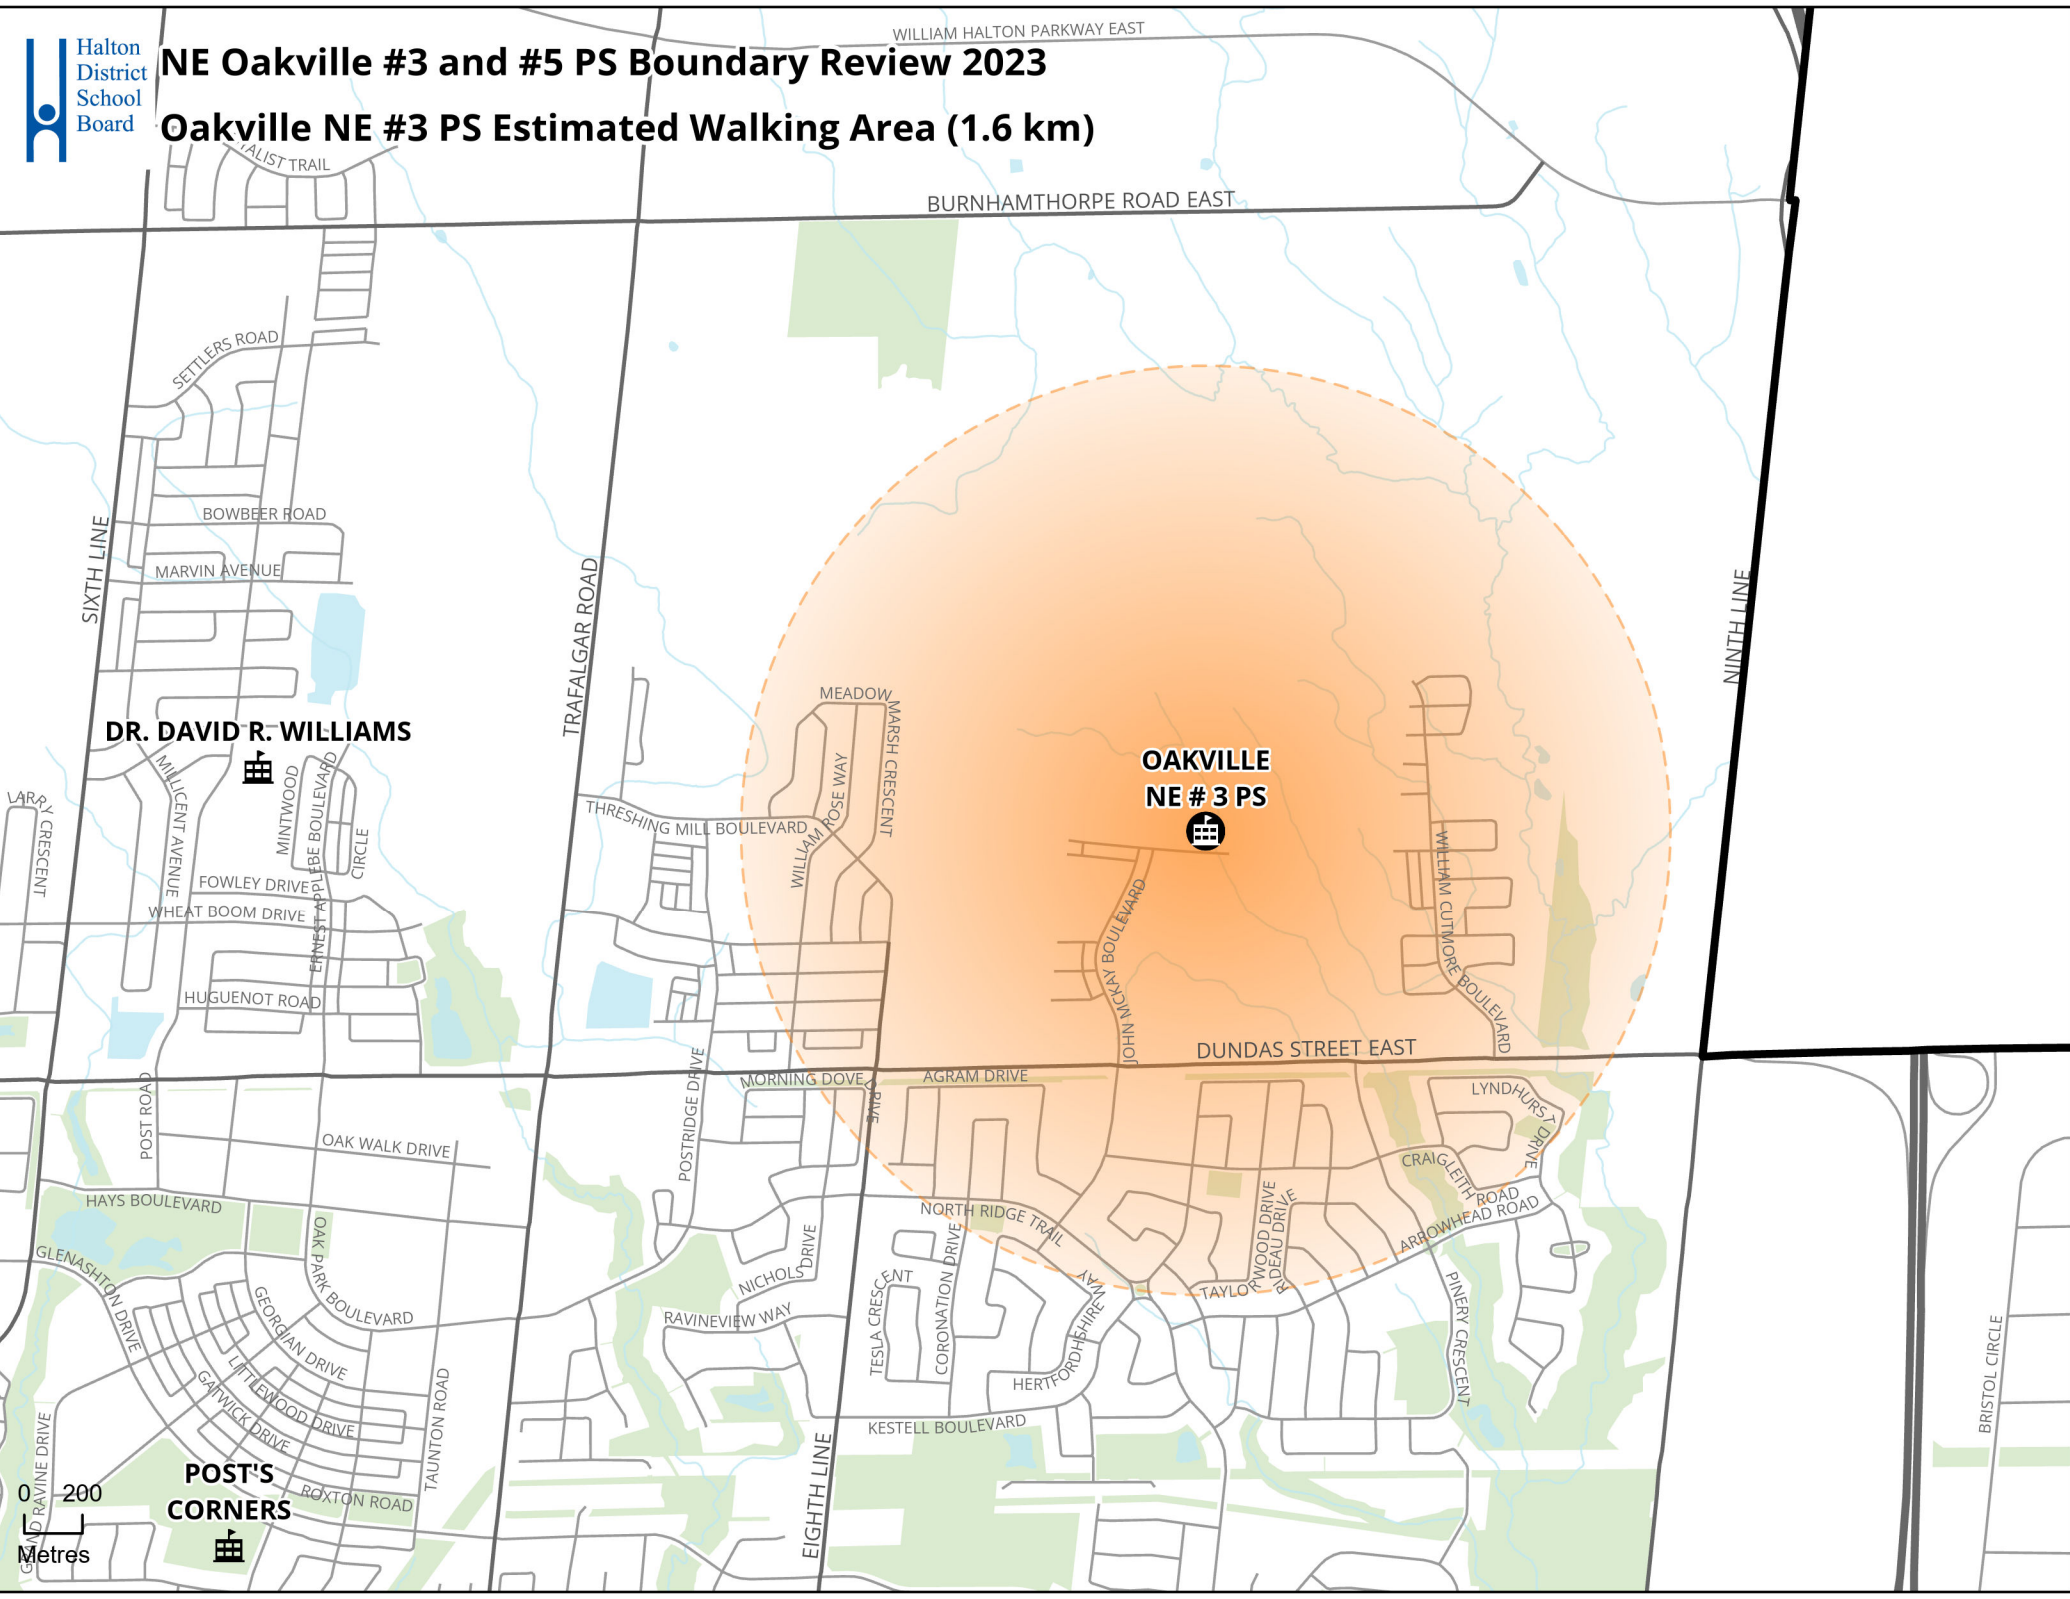

EIGHTH LINE

DR. DAVID R. WILLIAMS

**OAKVILLE
NE #3 PS**

0 200
Metres

**POST'S
CORNERS**

BRISTOL CIRCLE

NE Oakville #3 and #5 PS Boundary Review 2023

Oakville NE #5 PS Estimated Walking Area (1.6 km)