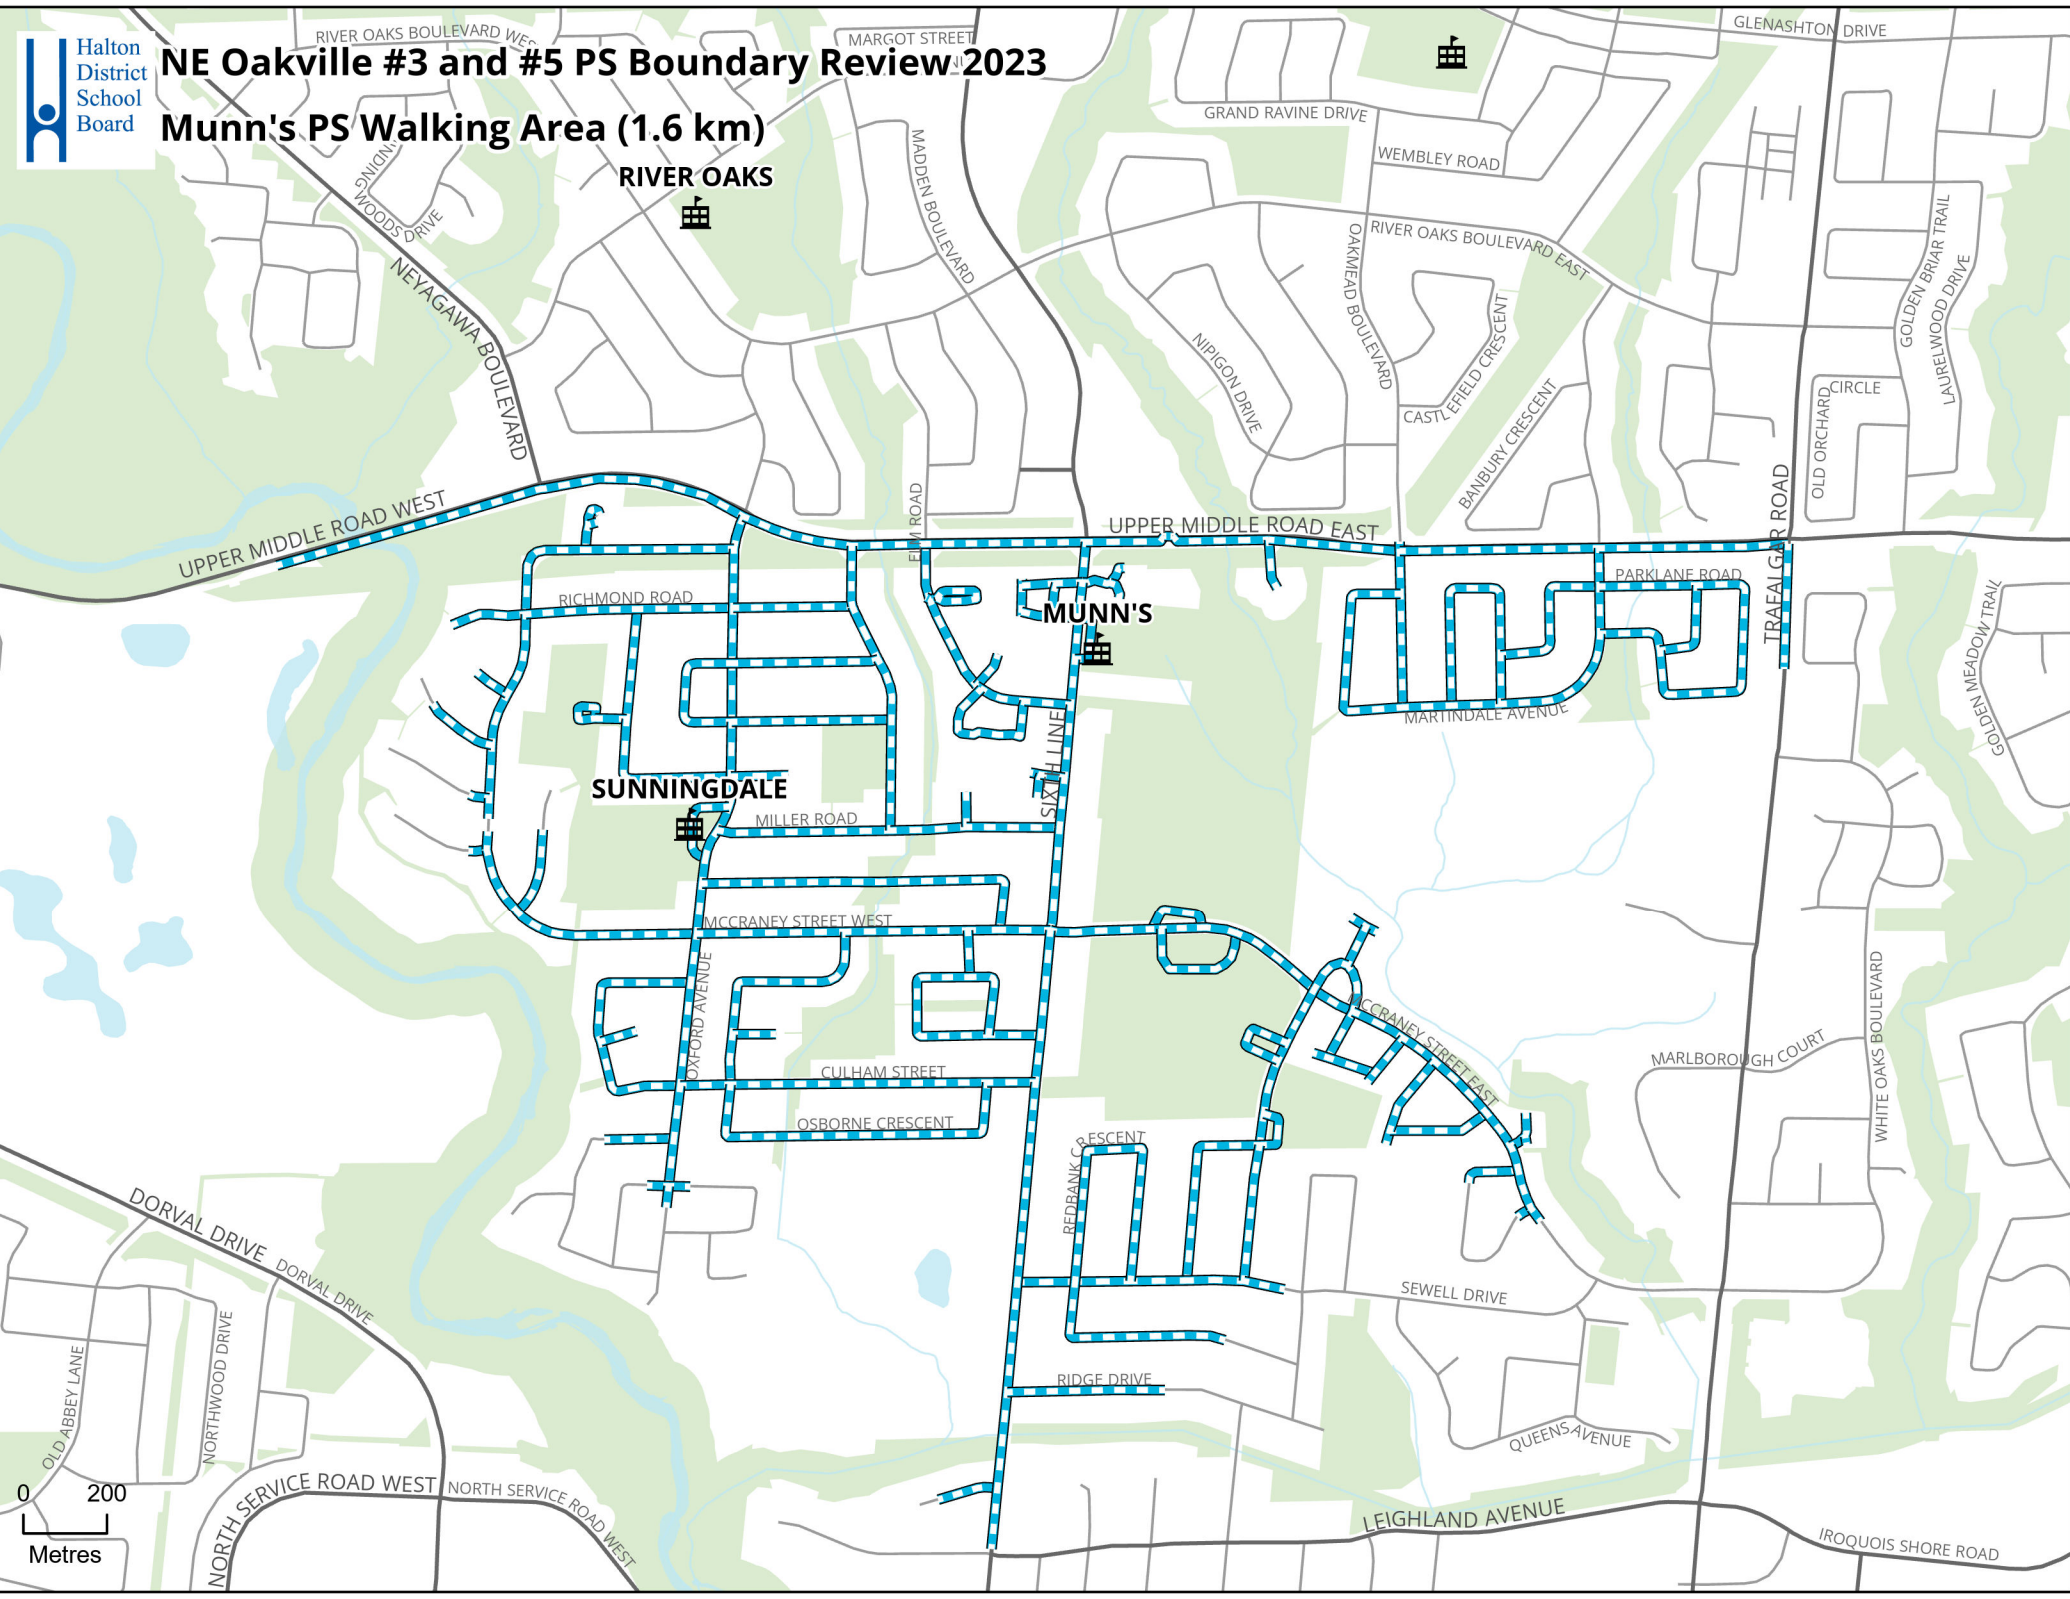

FALGARWOOD DRIVE

LAKEVIEW DRIVE

KENSINGTON PARK ROAD

AINSBOROUGH AVENUE

EIGHTH LINE

NORTH SERVICE ROAD EAST
THE CANADIAN ROAD

ROYAL WINDSOR DRIVE

ROYAL WINDSOR DRIVE

SOUTH SERVICE ROAD EAST

WILLIAM HALTON PARKWAY WEST
NE Oakville #3 and #5 PS Boundary Review 2023
Forest Trail PS Walking Area (1.6 km)

0 200
Metres

NE Oakville #3 and #5 PS Boundary Review 2023

Munn's PS Walking Area (1.6 km)